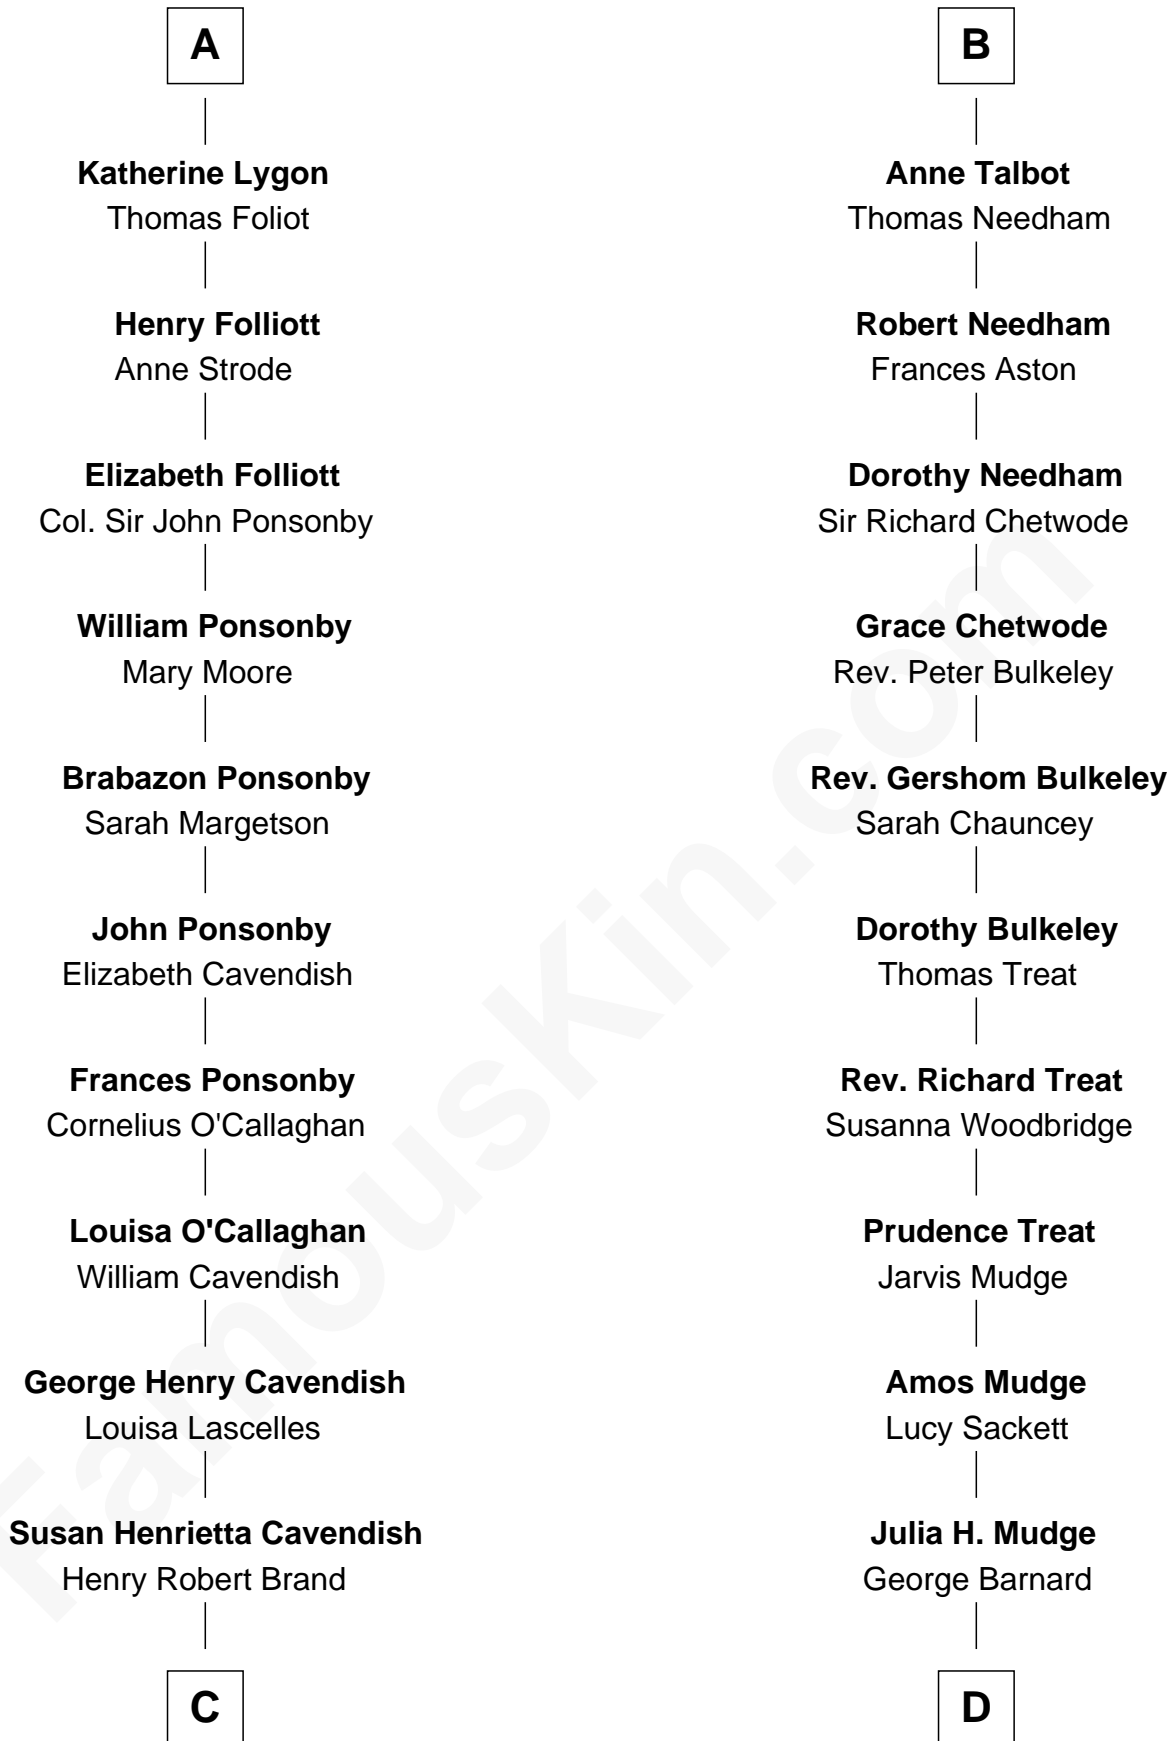

FamousKin.com Relationship Chart of

Sarah Ferguson

Duchess of York

20th cousin of

Dick Clark

Radio and TV Host

Humphrey de Bohun

Elizabeth Plantagenet

Sir William de Bohun
Elizabeth de Badlesmere

Elizabeth de Bohun
Sir Richard Fitzalan

Elizabeth Fitzalan
Sir Thomas Mowbray

Isabel Mowbray
Sir James Berkeley

Maurice Berkeley
Isabel Mead

Anne Berkeley
Sir William Dennis

Eleanor Dennis
William Lygon

A

Eleanor de Bohun
Sir James le Boteler

James le Boteler
Elizabeth Darcy

James Butler
Anne de Welles

James Butler
Joan Beauchamp

Elizabeth Butler
John Talbot

Sir Gilbert Talbot
Audrey Cotton

Sir John Talbot
Margaret Troutbeck

B

C

Margaret Brand
Algernon Francis Holford Ferguson

Andrew Henry Ferguson
Marian Louisa Montagu-Douglas-Scott

Ronald Ivor Ferguson
Susan Mary Wright

Sarah Ferguson
Duchess of York