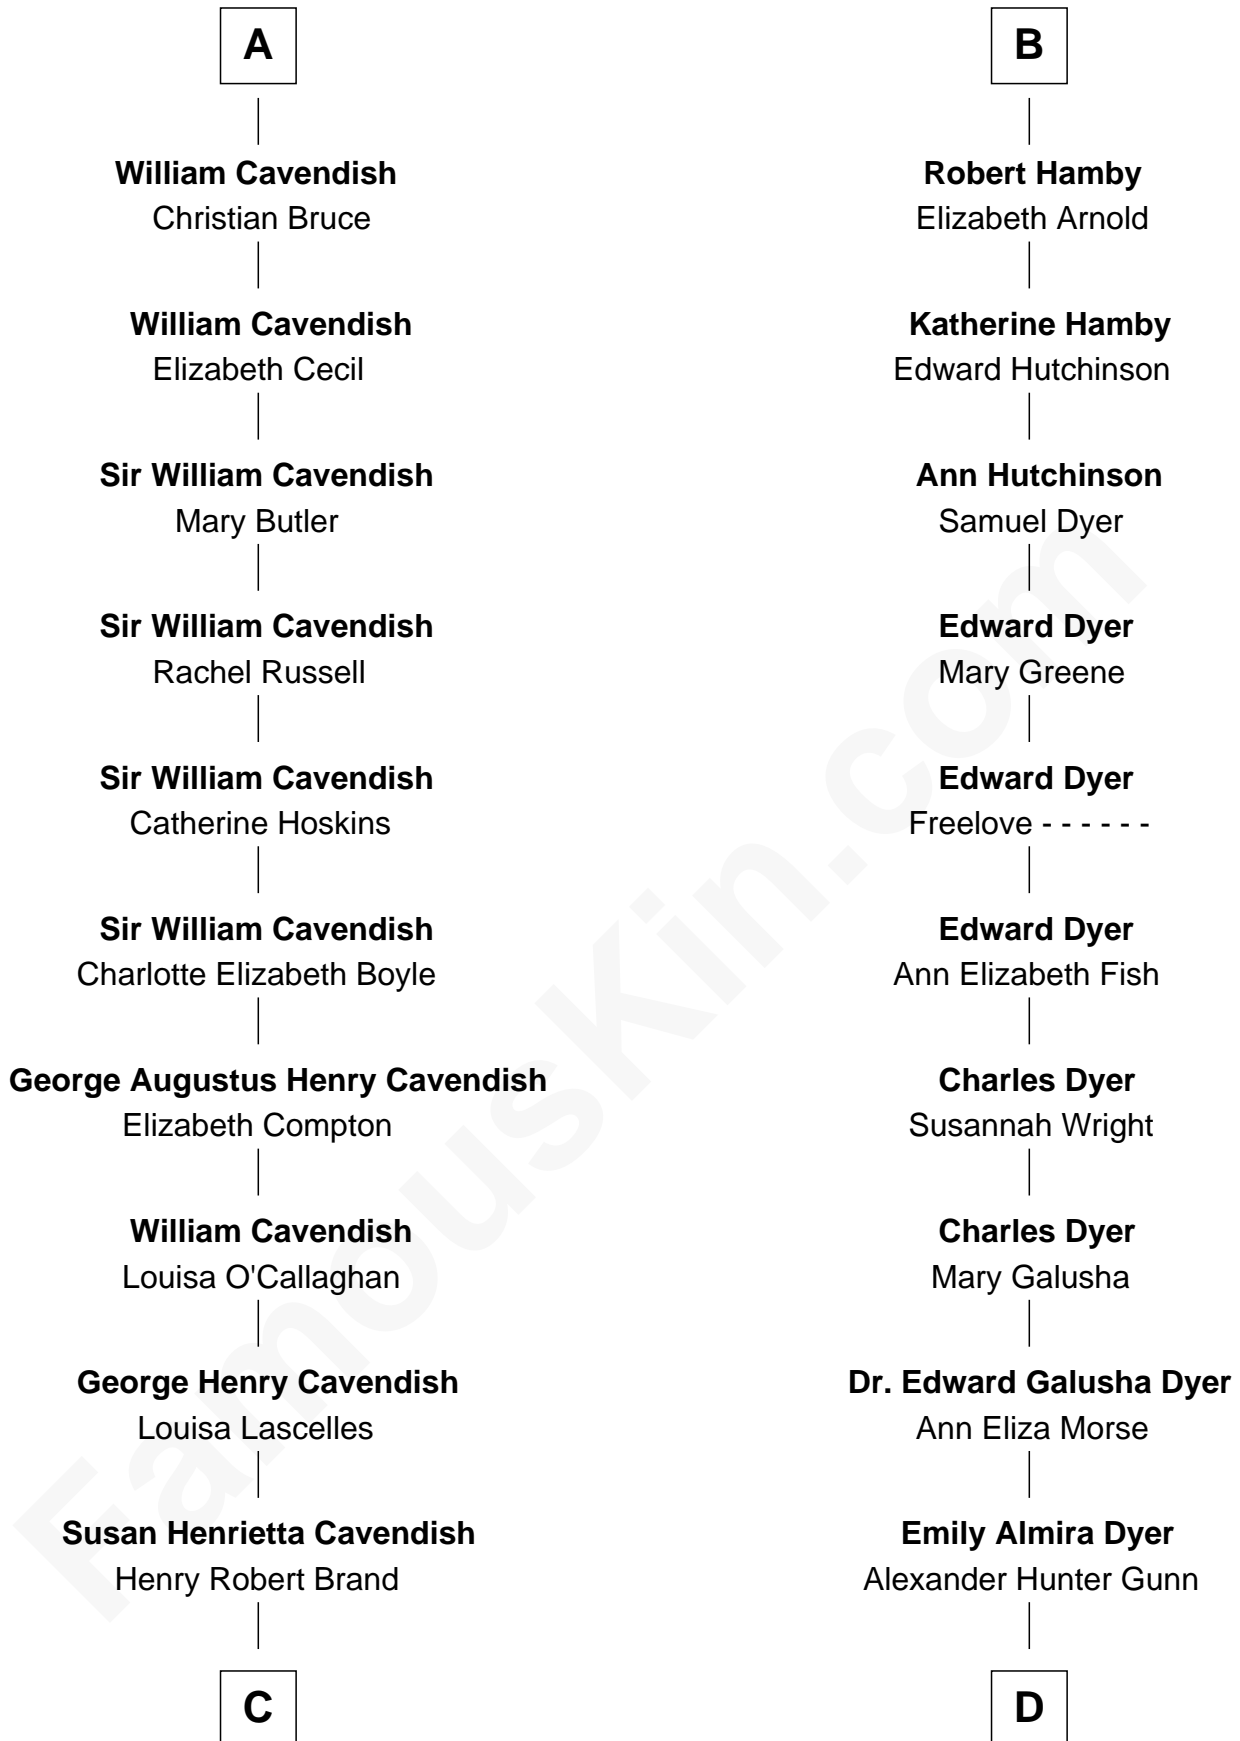

# FamousKin.com Relationship Chart of

**Sarah Ferguson**

*Duchess of York*

20th cousin of

**Andrew Shue**

*TV Actor*

**Sir Walter Tailboys**

Margaret - - - - -

**C**

**Margaret Brand**  
Algernon Francis Holford Ferguson

**Andrew Henry Ferguson**  
Marian Louisa Montagu-Douglas-Scott

**Ronald Ivor Ferguson**  
Susan Mary Wright

**Sarah Ferguson**  
*Duchess of York*

**D**

**Alexander Hunter Gunn**  
Harriet Grace Brewster Willcox

**Mary Brewster Gunn**  
Adoniram Judson Wells

**Anne Brewster Wells**  
James William Shue

**Andrew Shue**  
*TV Actor*