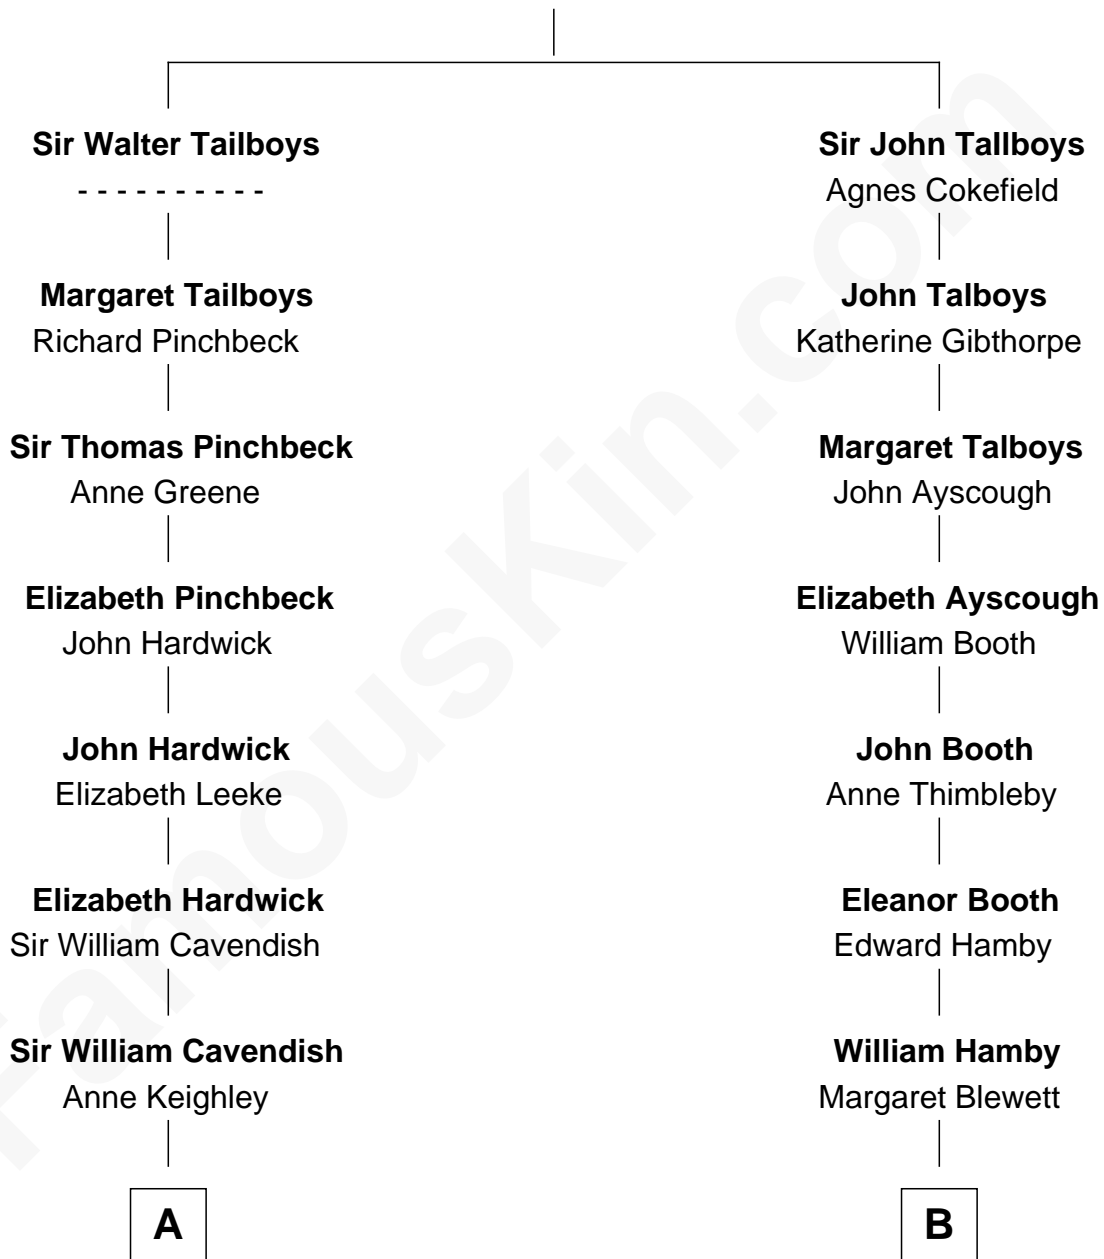

# FamousKin.com Relationship Chart of

**Sarah Ferguson**

*Duchess of York*

20th cousin of

**Andrew Shue**

*TV Actor*

**Sir Walter Tailboys**

Margaret - - - - -

**C**

**Margaret Brand**  
Algernon Francis Holford Ferguson

**Andrew Henry Ferguson**  
Marian Louisa Montagu-Douglas-Scott

**Ronald Ivor Ferguson**  
Susan Mary Wright

**Sarah Ferguson**  
*Duchess of York*