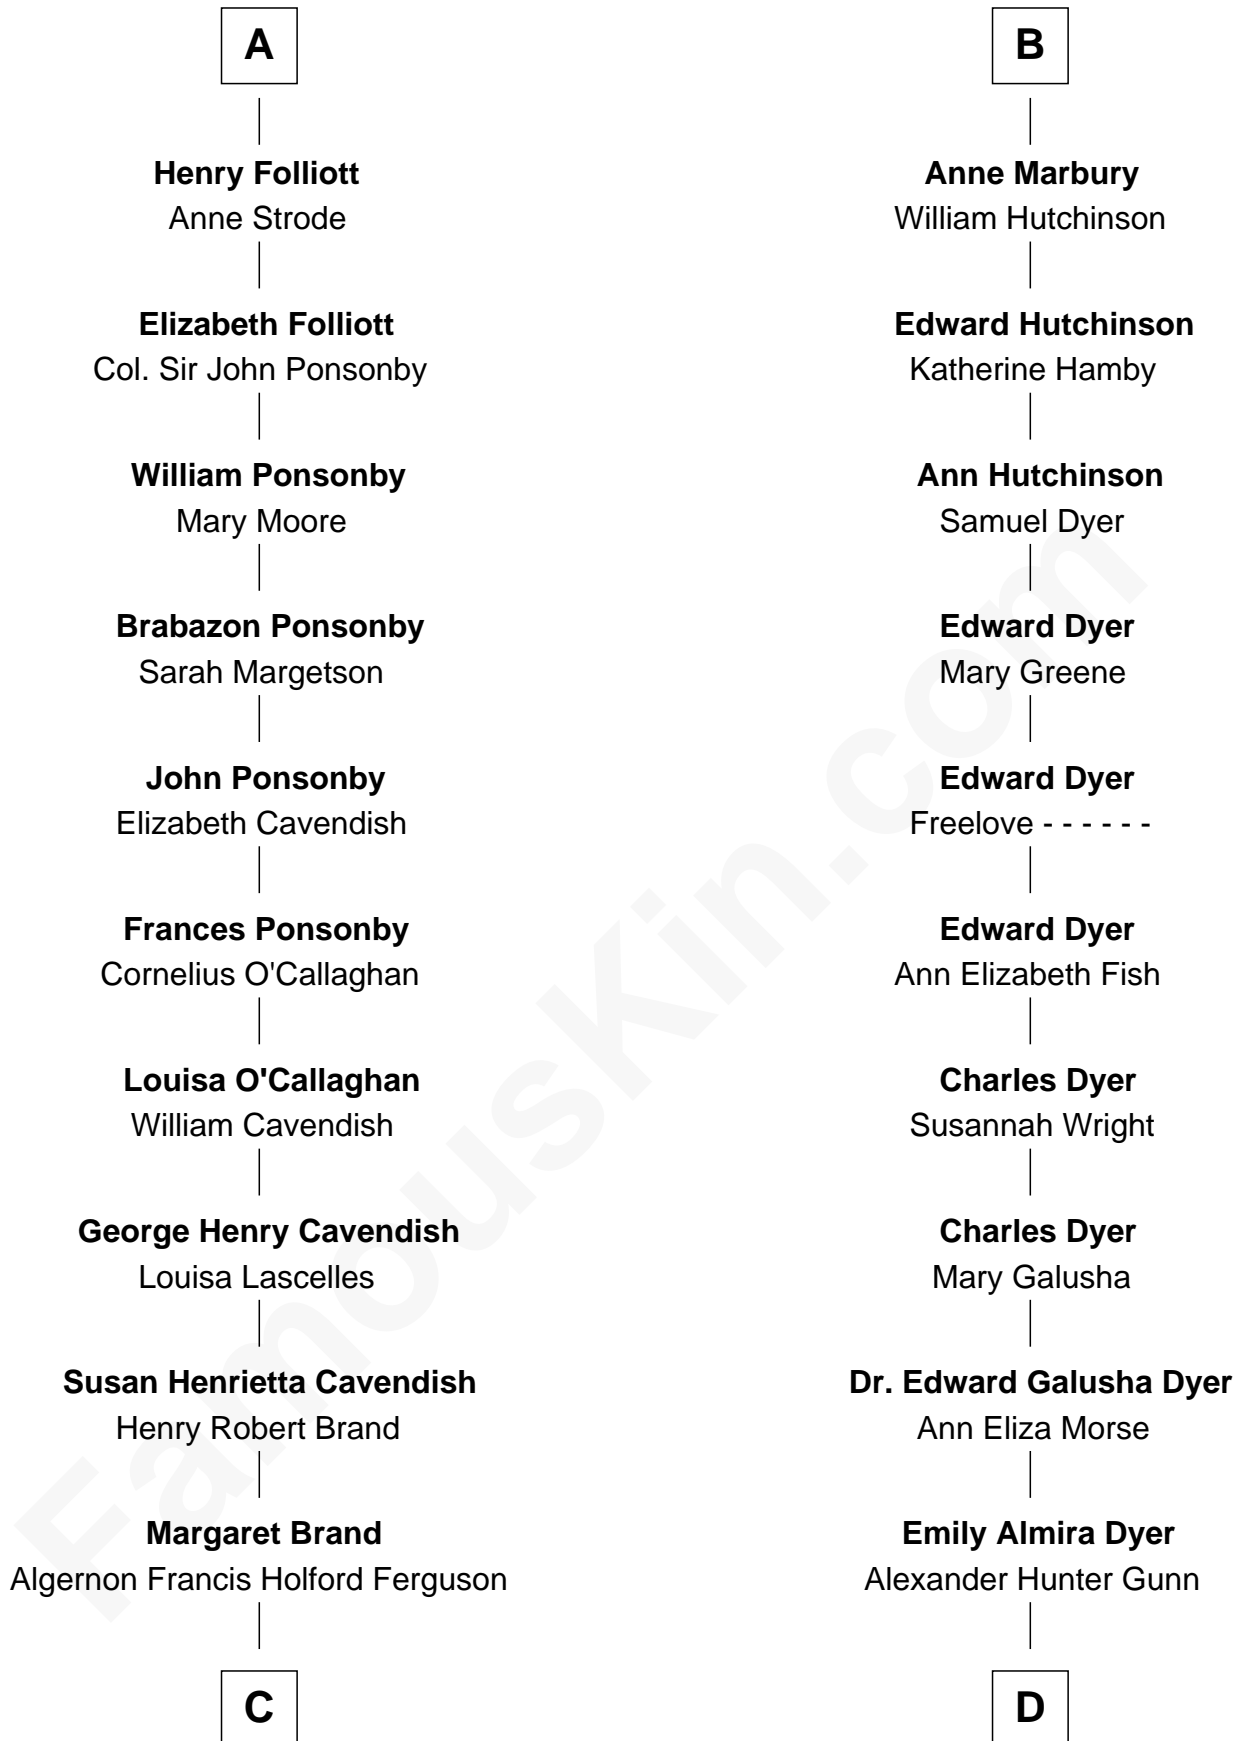

FamousKin.com Relationship Chart of

Sarah Ferguson

Duchess of York

19th cousin 1 time removed of

Andrew Shue

TV Actor

C

Andrew Henry Ferguson
Marian Louisa Montagu-Douglas-Scott

Ronald Ivor Ferguson
Susan Mary Wright

Sarah Ferguson
Duchess of York

D

Alexander Hunter Gunn
Harriet Grace Brewster Willcox

Mary Brewster Gunn
Adoniram Judson Wells

Anne Brewster Wells
James William Shue

Andrew Shue
TV Actor