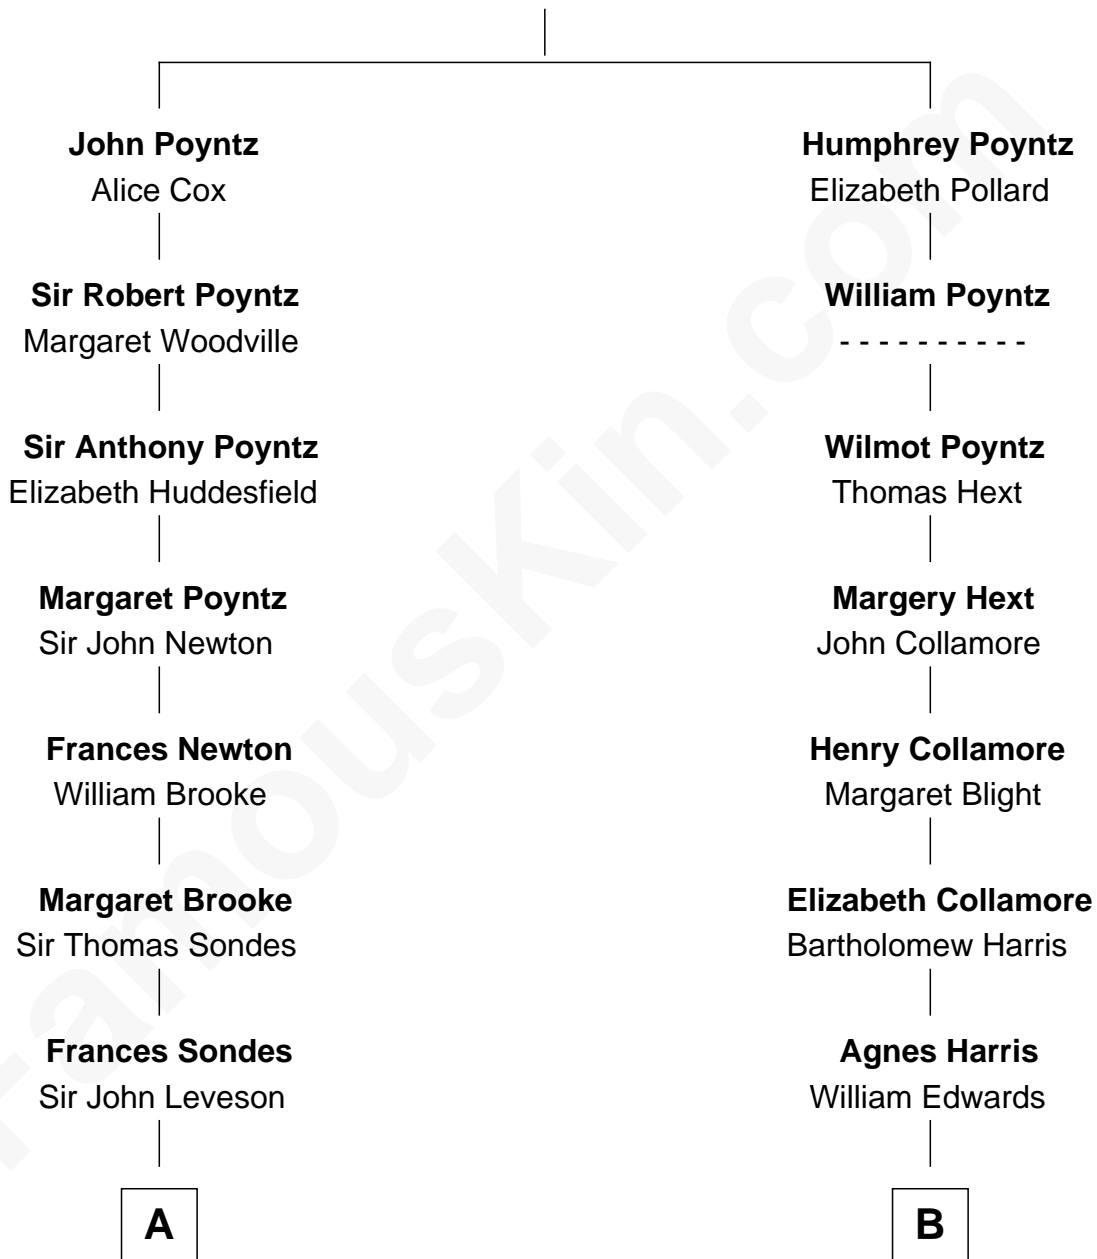

FamousKin.com Relationship Chart of

Sarah Ferguson

Duchess of York

17th cousin 2 times removed of

Andrew Shue

TV Actor

Sir Nicholas Poyntz

Elizabeth Mill