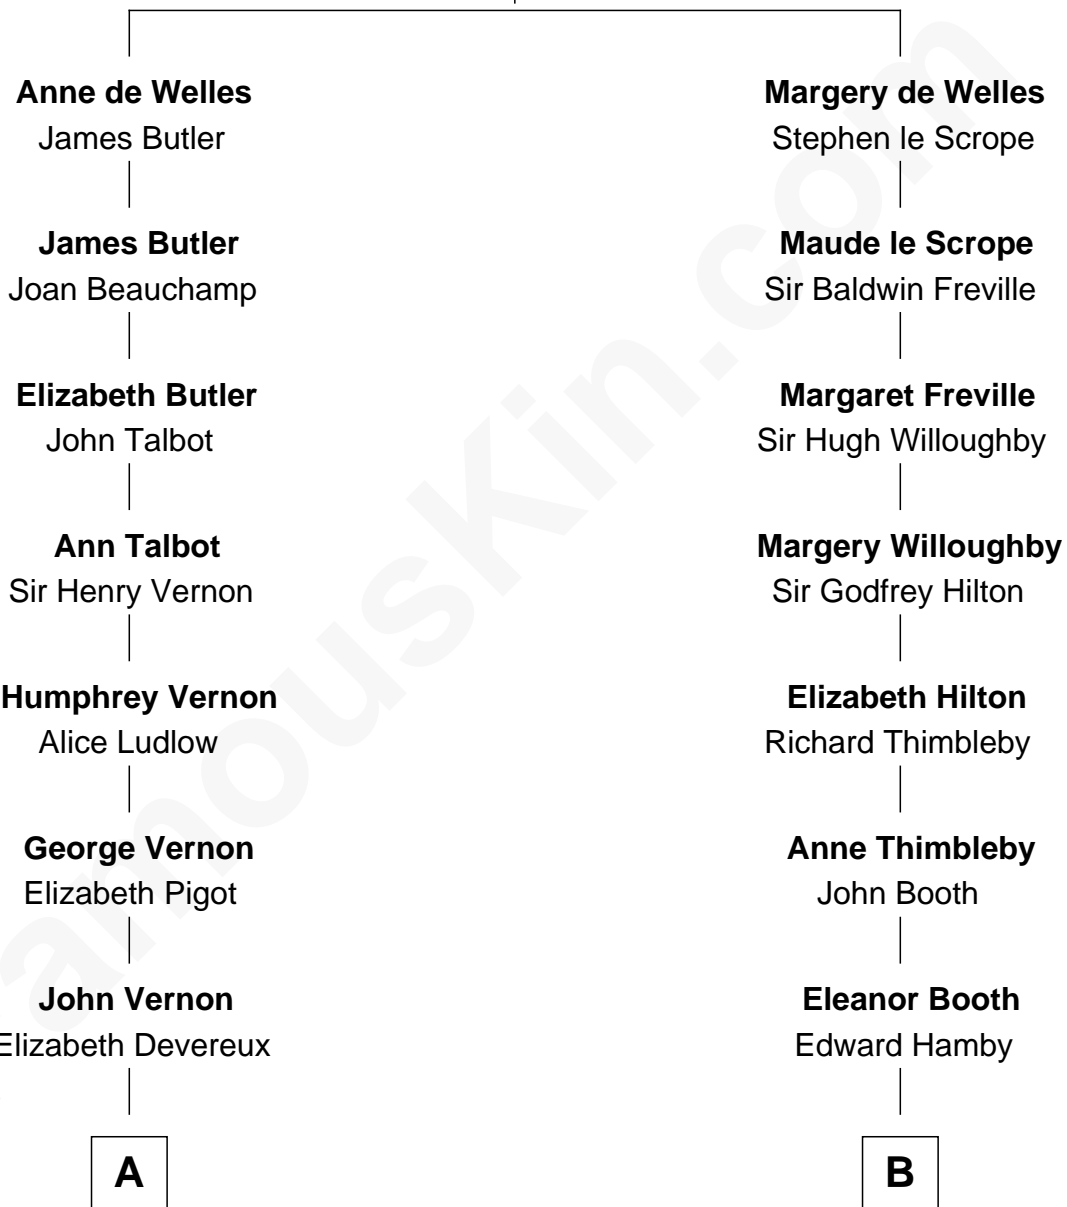

FamousKin.com Relationship Chart of

Sarah Ferguson

Duchess of York

19th cousin 2 times removed of

Andrew Shue

TV Actor

John de Welles

Maud de Roos

C

Marian Louisa Montagu-Douglas-Scott

Andrew Henry Ferguson

Ronald Ivor Ferguson

Susan Mary Wright

Sarah Ferguson

Duchess of York

D

Emily Almira Dyer

Alexander Hunter Gunn

Alexander Hunter Gunn

Harriet Grace Brewster Willcox

Mary Brewster Gunn

Adoniram Judson Wells

Anne Brewster Wells

James William Shue