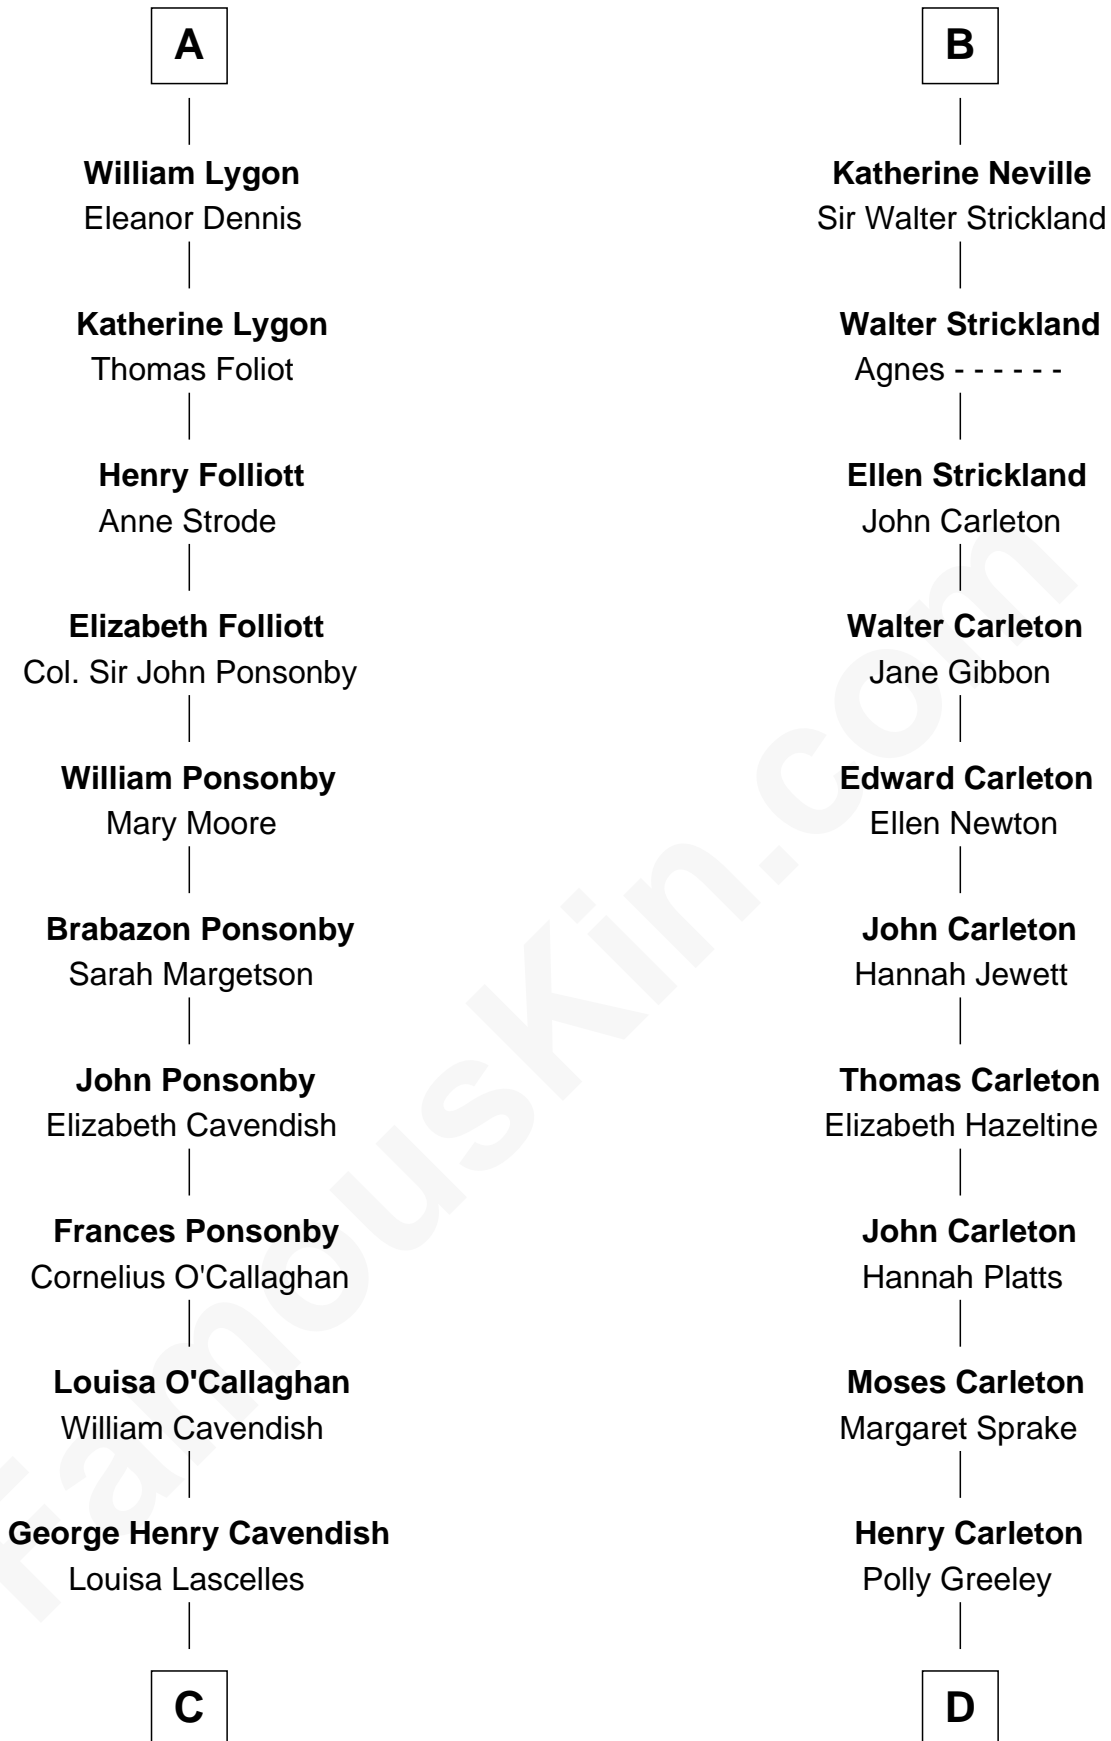

FamousKin.com Relationship Chart of

Sarah Ferguson

Duchess of York

18th cousin 3 times removed of

Charles A. Pillsbury

Co-Founder of C.A. Pillsbury Co.

C

Susan Henrietta Cavendish

Henry Robert Brand

Margaret Brand

Algernon Francis Holford Ferguson

Andrew Henry Ferguson

Marian Louisa Montagu-Douglas-Scott

Ronald Ivor Ferguson

Susan Mary Wright

Sarah Ferguson