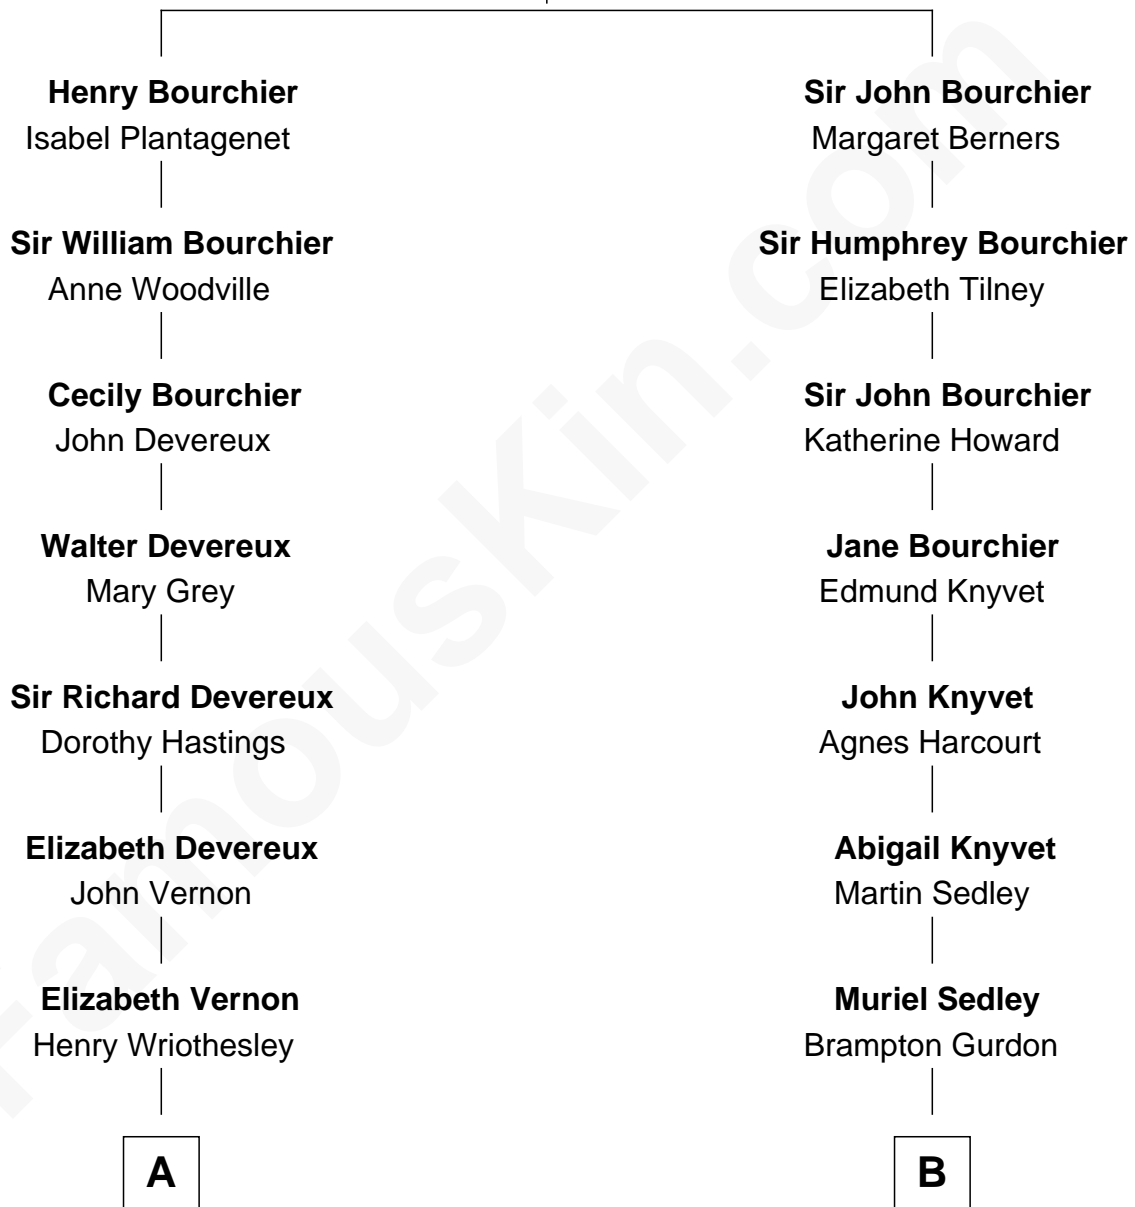

FamousKin.com Relationship Chart of

Sarah Ferguson

Duchess of York

18th cousin 1 time removed of

Carly Fiorina

CEO of Hewlett-Packard

Sir William Bouchier

Anne Plantagenet

A

Thomas Wriothesley
Rachel Massüe de Ruvigny

Rachel Wriothesley
William Russell

Sir Wriothesley Russell
Elizabeth Howland

John Russell
Gertrude Leveson-Gower

Francis Russell
Elizabeth Keppel

Sir John Russell
Georgiana Gordon

Louisa Jane Russell
James Hamilton

Louisa Jane Hamilton
William Henry Walter Montagu-Douglas-Scott

Herbert Andrew Montagu-Douglas-Scott
Marie Josephine Edwards

Marian Louisa Montagu-Douglas-Scott
Andrew Henry Ferguson