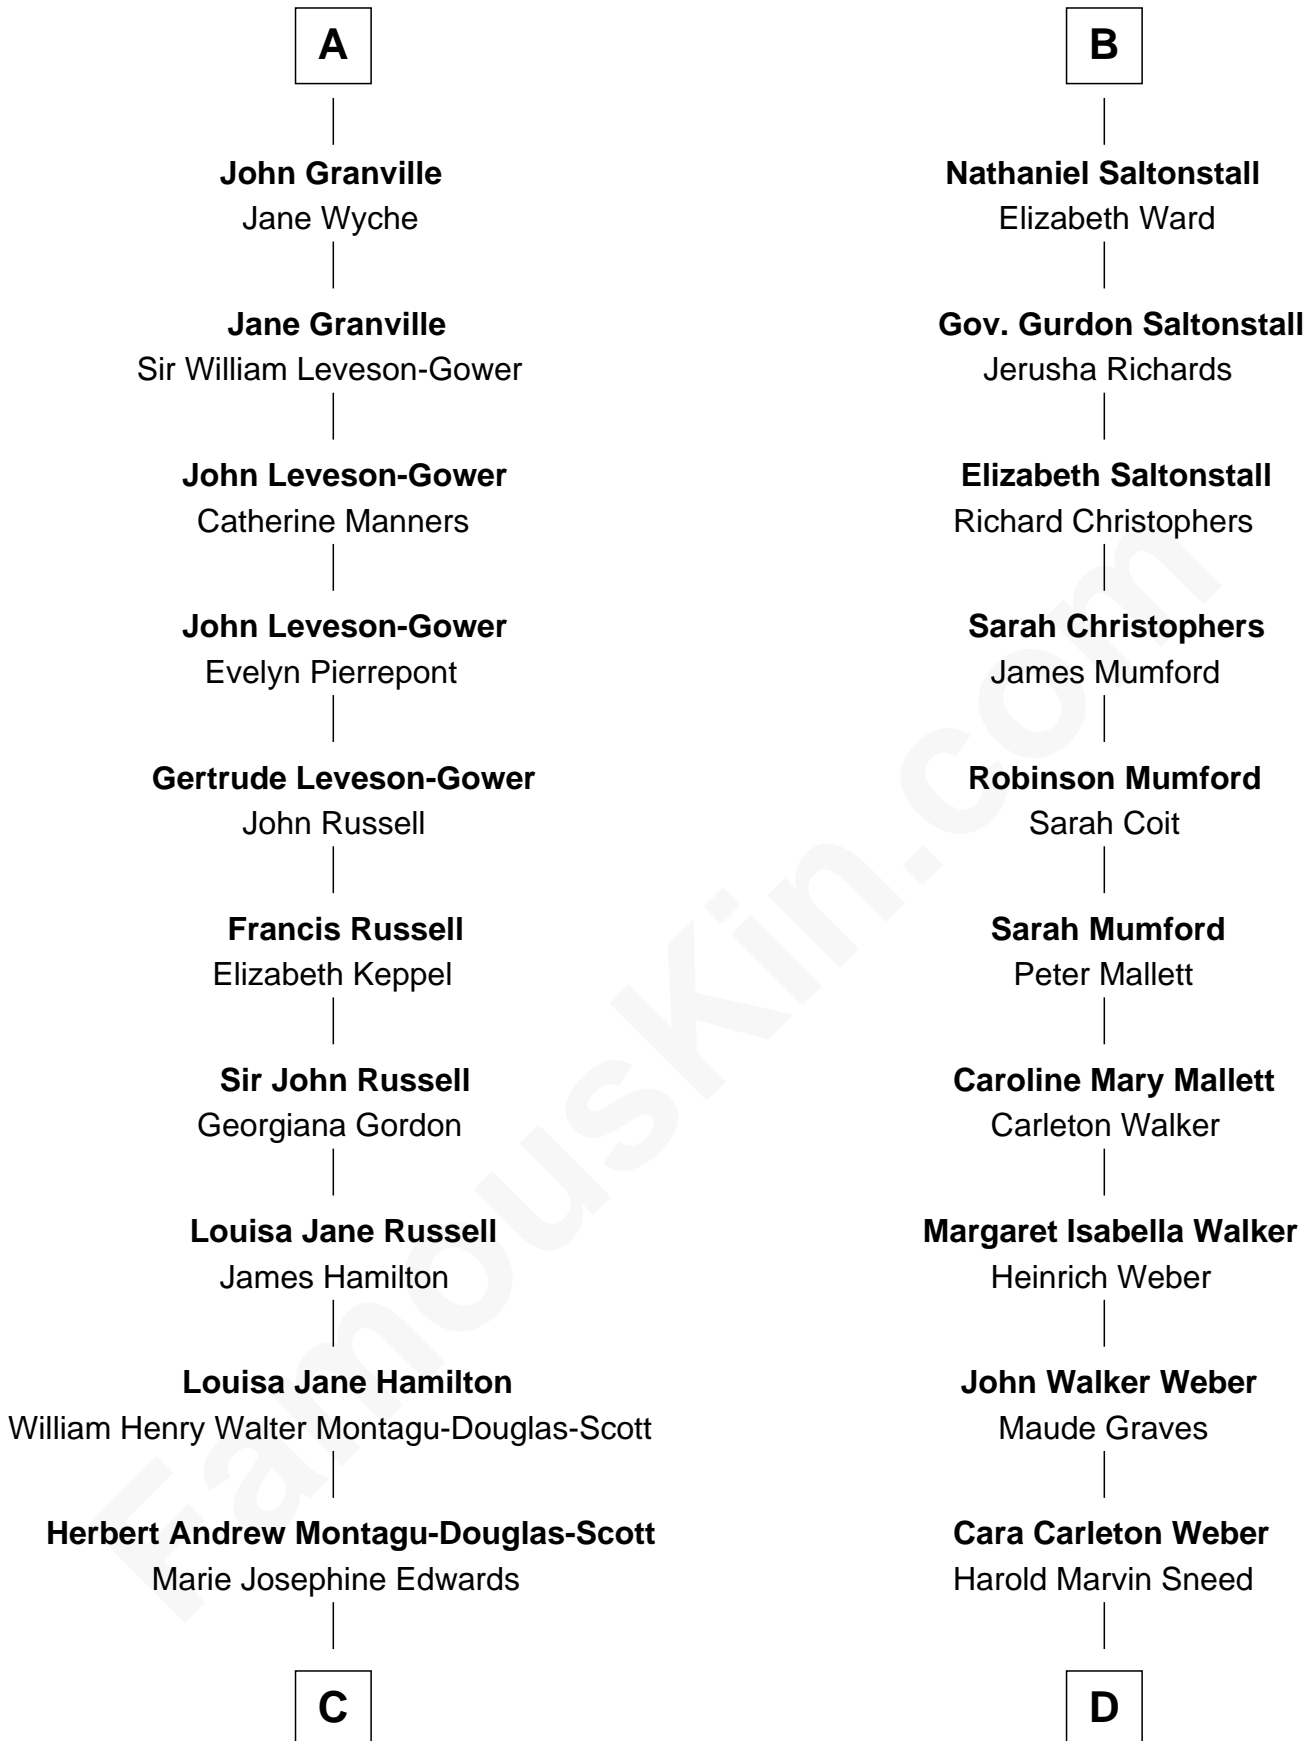

FamousKin.com Relationship Chart of

Sarah Ferguson

Duchess of York

18th cousin 1 time removed of

Carly Fiorina

CEO of Hewlett-Packard

Sir Henry Percy
Eleanor Poynings

C

Marian Louisa Montagu-Douglas-Scott

Andrew Henry Ferguson

Ronald Ivor Ferguson

Susan Mary Wright

Sarah Ferguson

Duchess of York

D

Joseph Tyree Sneed