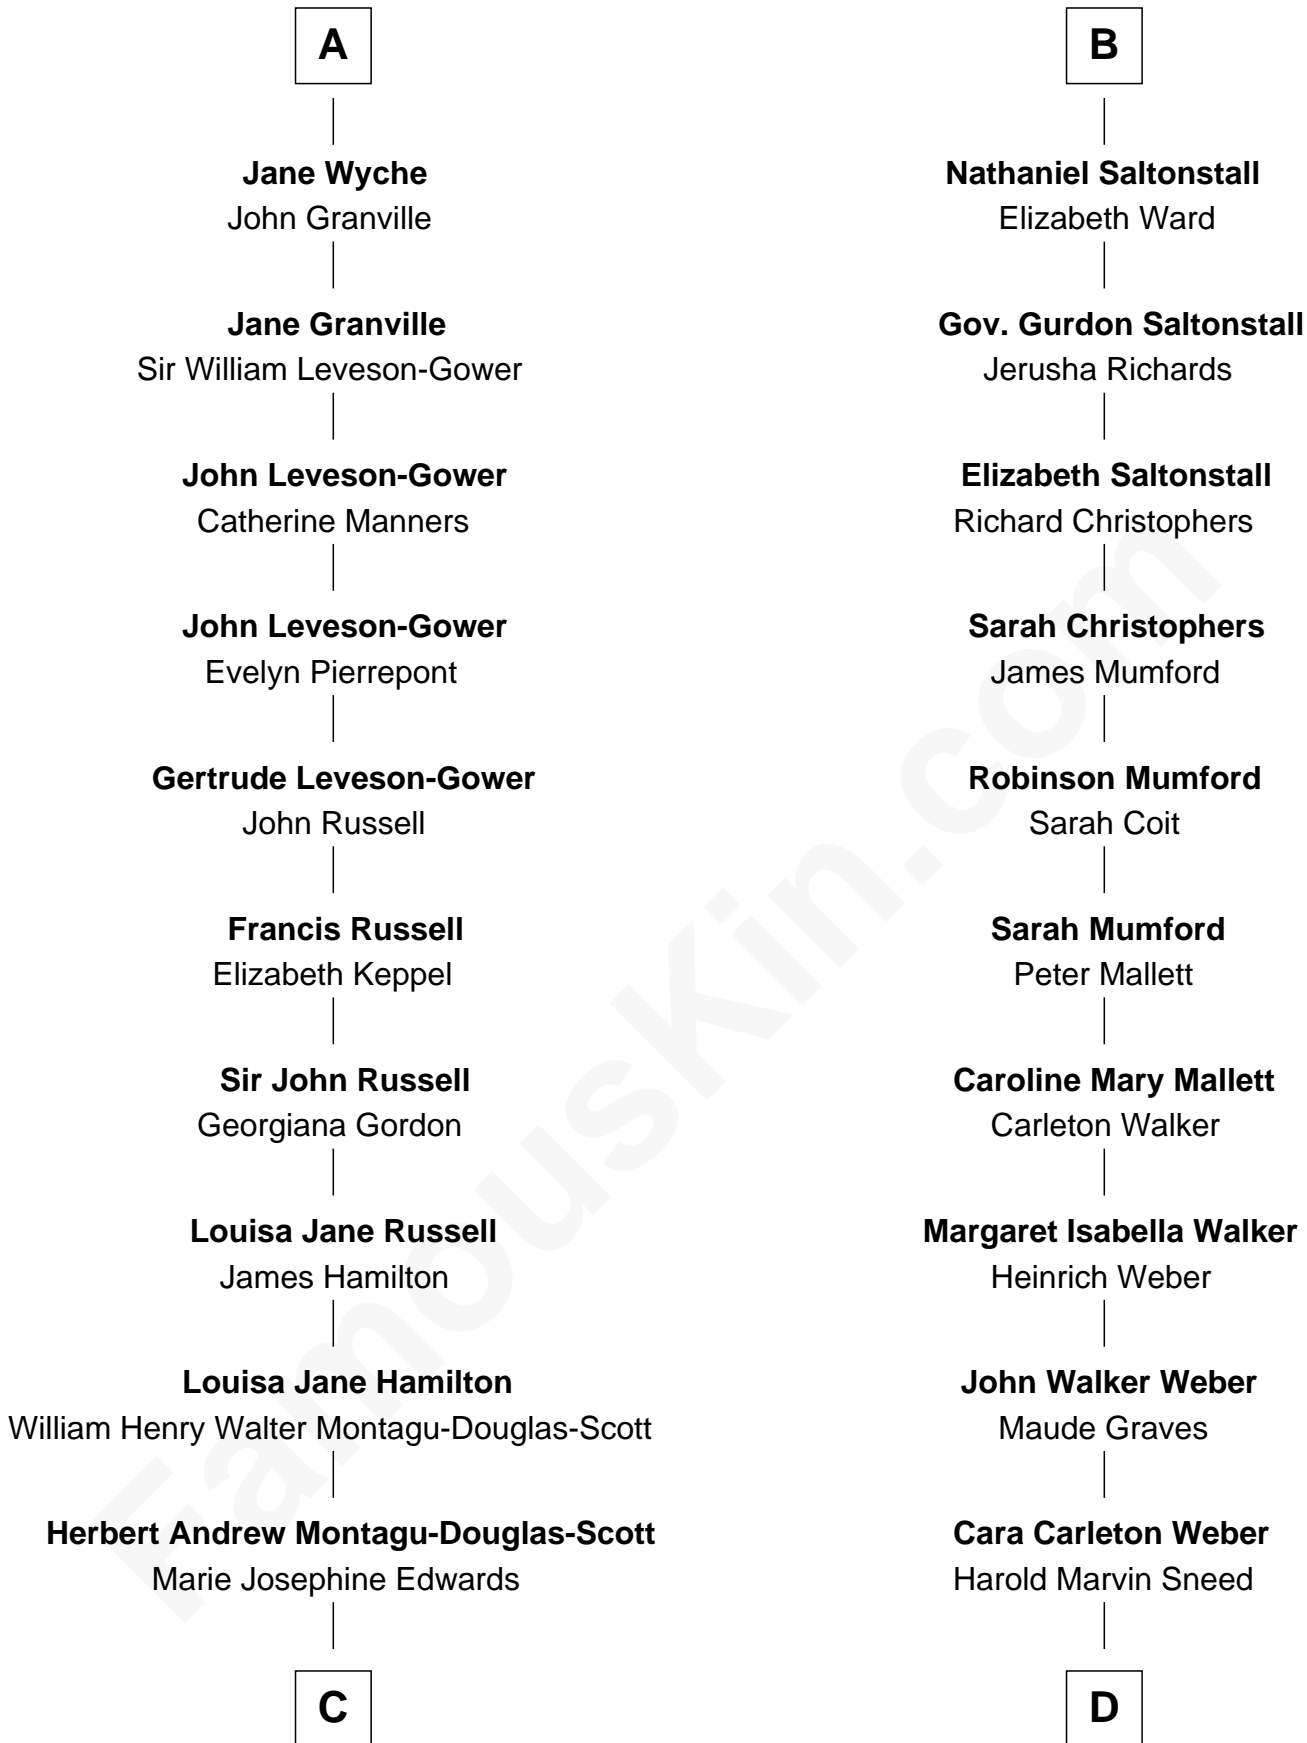

# FamousKin.com Relationship Chart of

**Sarah Ferguson**

*Duchess of York*

18th cousin 1 time removed of

**Carly Fiorina**

*CEO of Hewlett-Packard*

**Thomas Stonor**

Joan de la Pole

**C**

**Marian Louisa Montagu-Douglas-Scott**

Andrew Henry Ferguson

**Ronald Ivor Ferguson**

Susan Mary Wright

**Sarah Ferguson**

*Duchess of York*

**D**