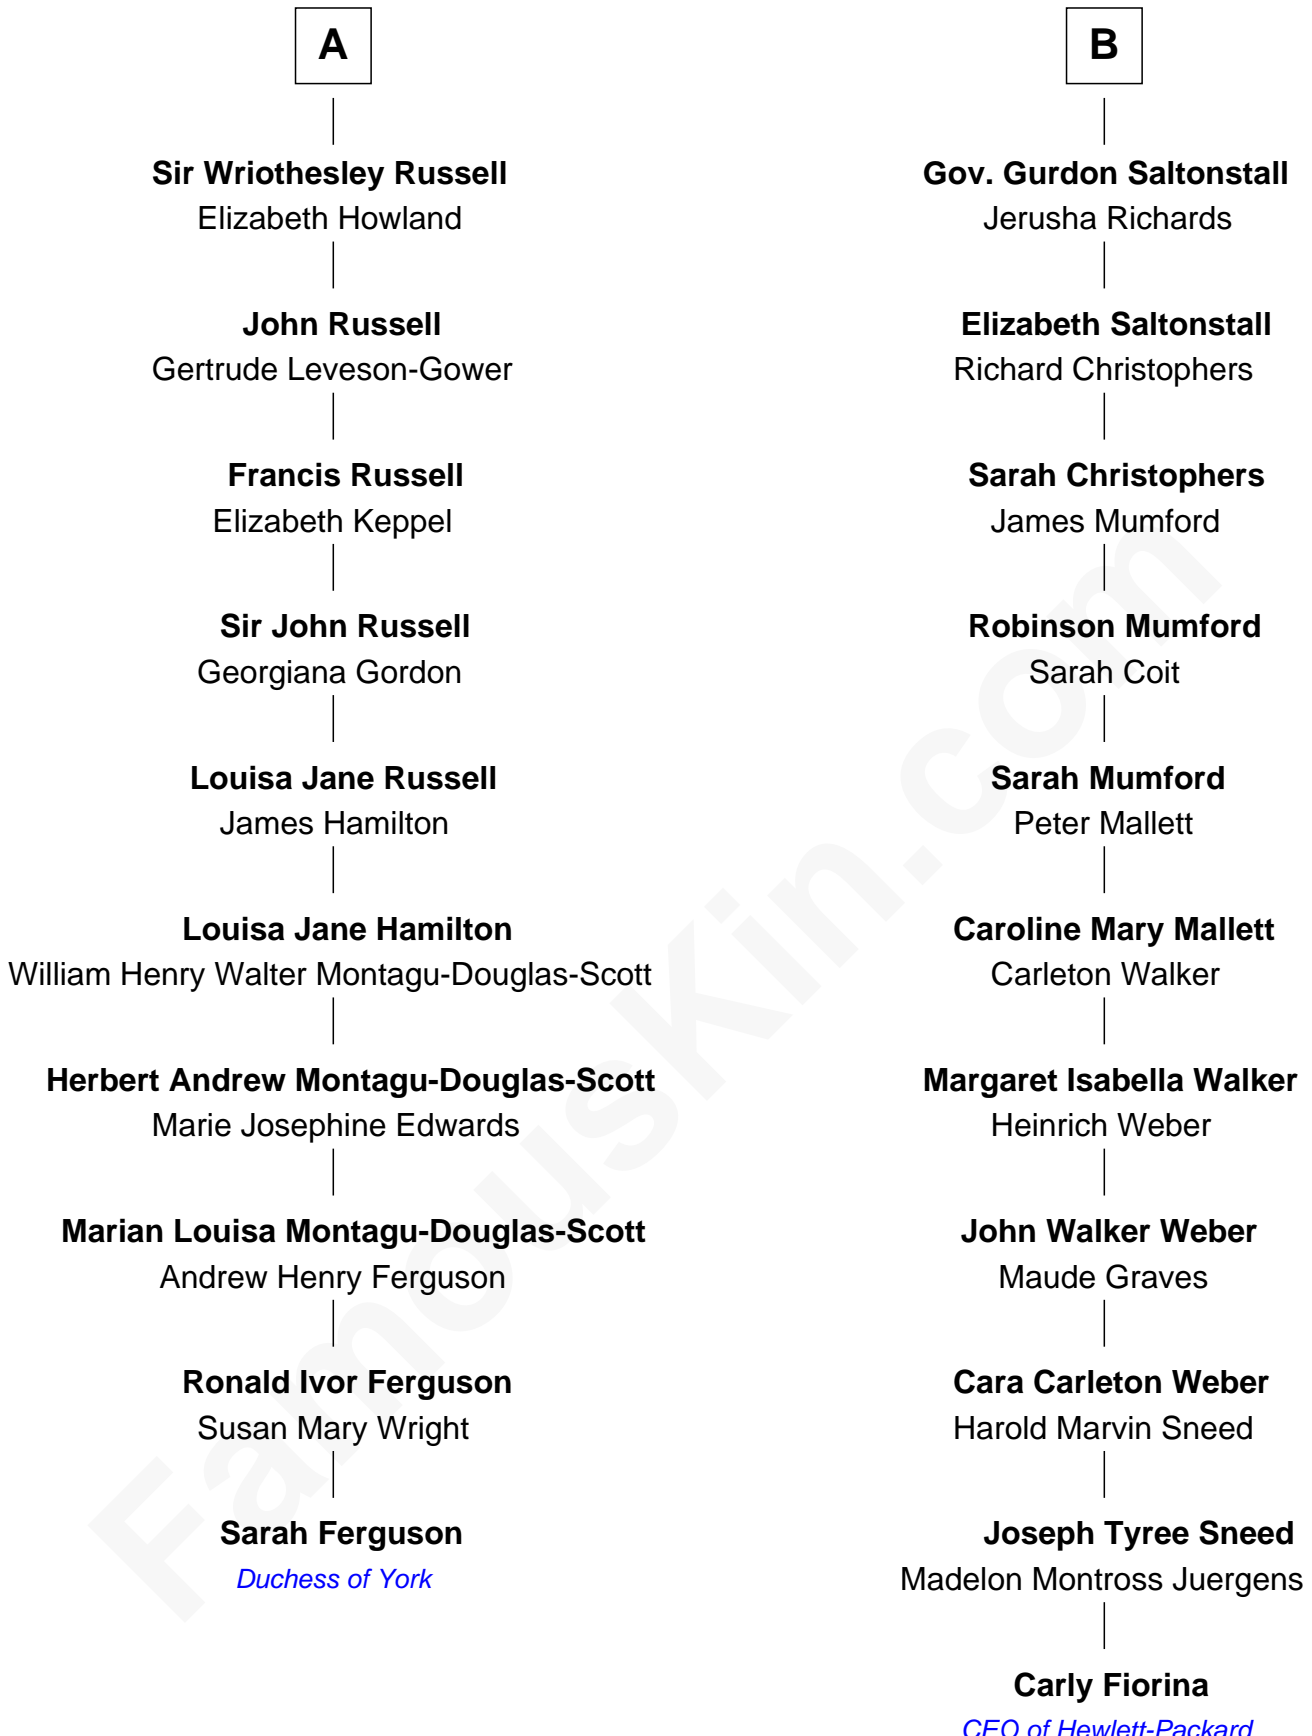

FamousKin.com Relationship Chart of

Sarah Ferguson

Duchess of York

16th cousin 1 time removed of

Carly Fiorina

CEO of Hewlett-Packard

Sarah Ferguson photo by [Norbert Aepli](#) (CC BY 3.0)

Carly Fiorina photo by [Gage Skidmore](#) (CC BY-SA 2.0)