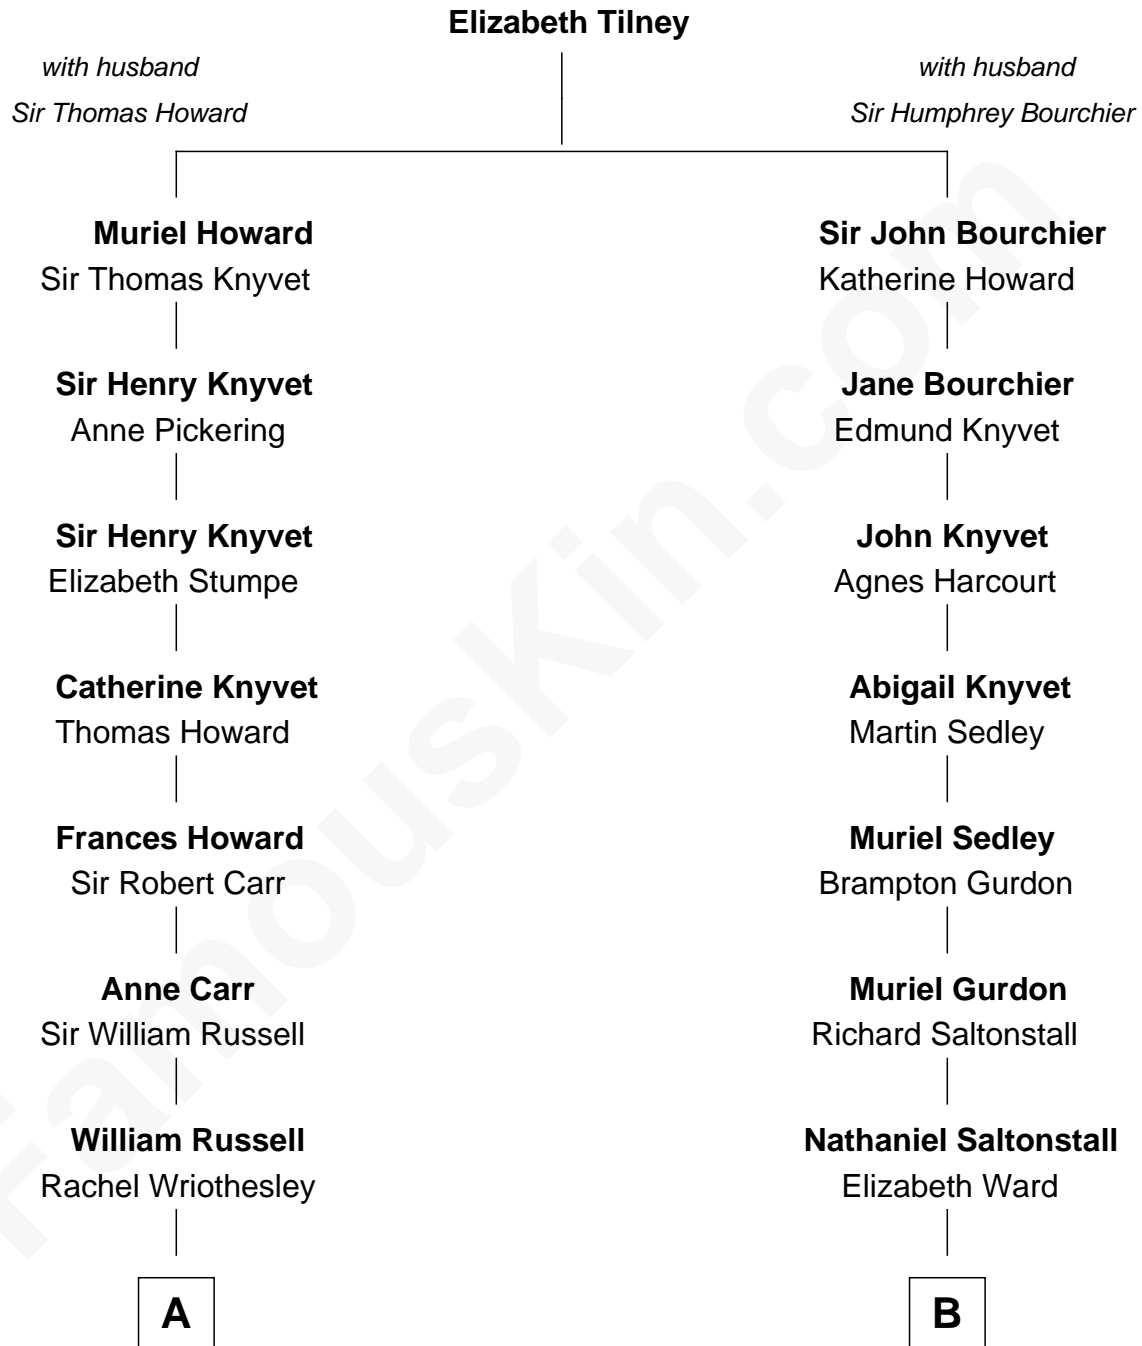

FamousKin.com Relationship Chart of

Sarah Ferguson

Duchess of York

16th cousin 1 time removed of

Carly Fiorina

CEO of Hewlett-Packard

Sarah Ferguson photo by [Norbert Aepli](#) (CC BY 3.0)

Carly Fiorina photo by [Gage Skidmore](#) (CC BY-SA 2.0)