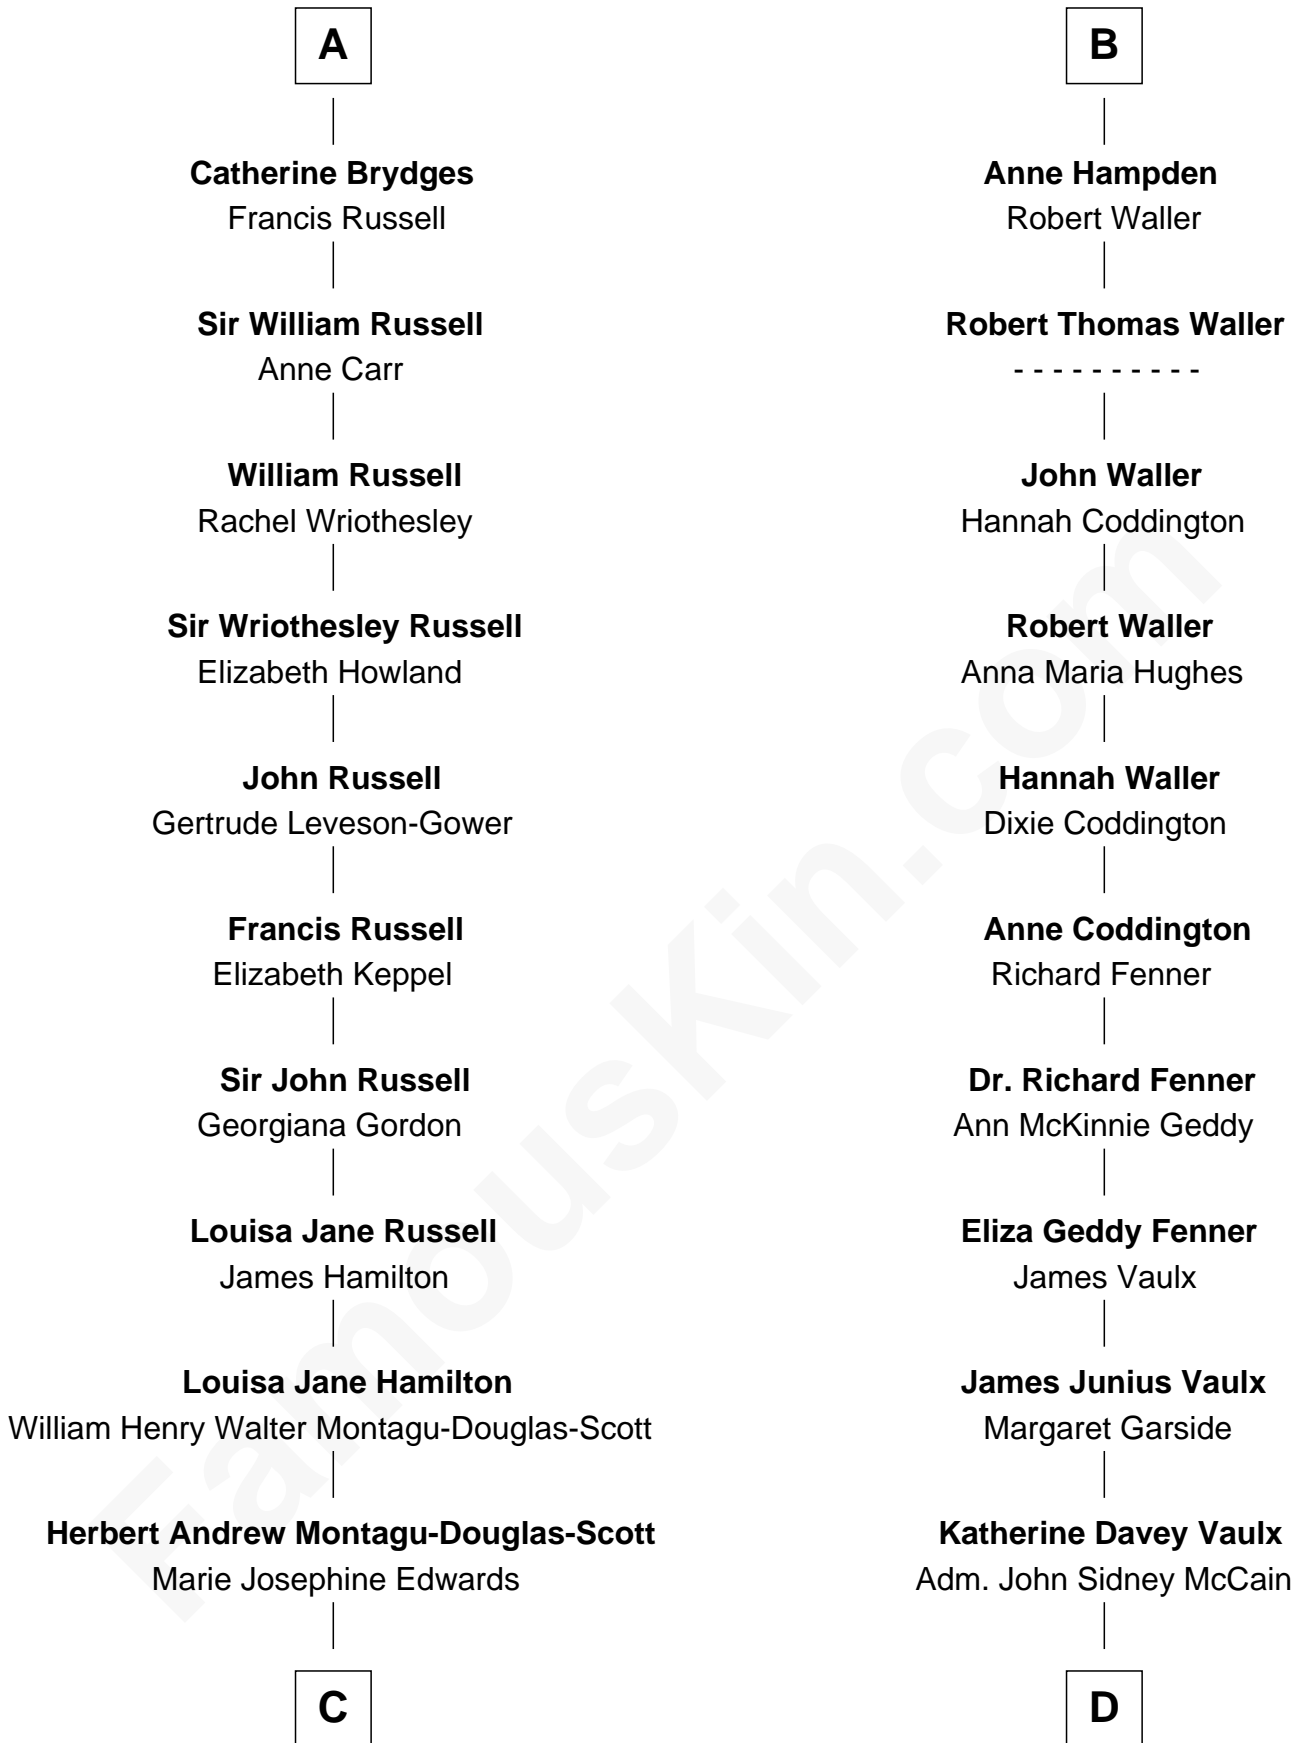

FamousKin.com Relationship Chart of

Sarah Ferguson

Duchess of York

18th cousin 1 time removed of

John McCain

U.S. Senator from Arizona

Sir Walter Blount

Sancha de Ayala

C

Marian Louisa Montagu-Douglas-Scott

Andrew Henry Ferguson

Ronald Ivor Ferguson

Susan Mary Wright

Sarah Ferguson

Duchess of York

D

Adm. John Sidney McCain

Roberta Wright

John McCain

U.S. Senator from Arizona

FamousKin.com