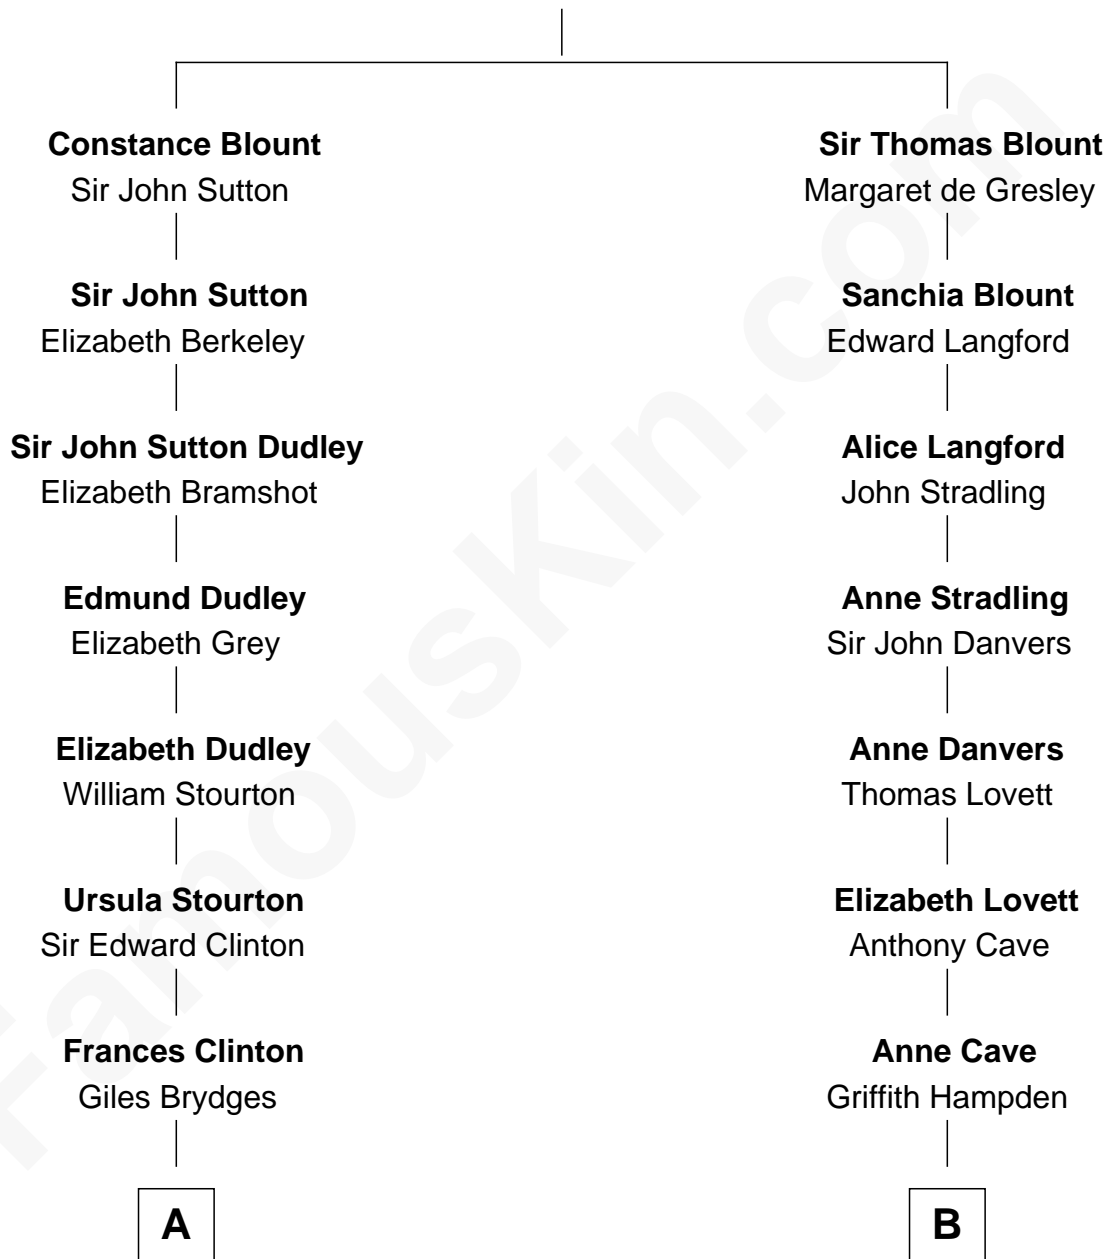

FamousKin.com Relationship Chart of

Sarah Ferguson

Duchess of York

18th cousin 1 time removed of

John McCain

U.S. Senator from Arizona

Sir Walter Blount

Sancha de Ayala

C

Marian Louisa Montagu-Douglas-Scott

Andrew Henry Ferguson

Ronald Ivor Ferguson

Susan Mary Wright

Sarah Ferguson

Duchess of York

D