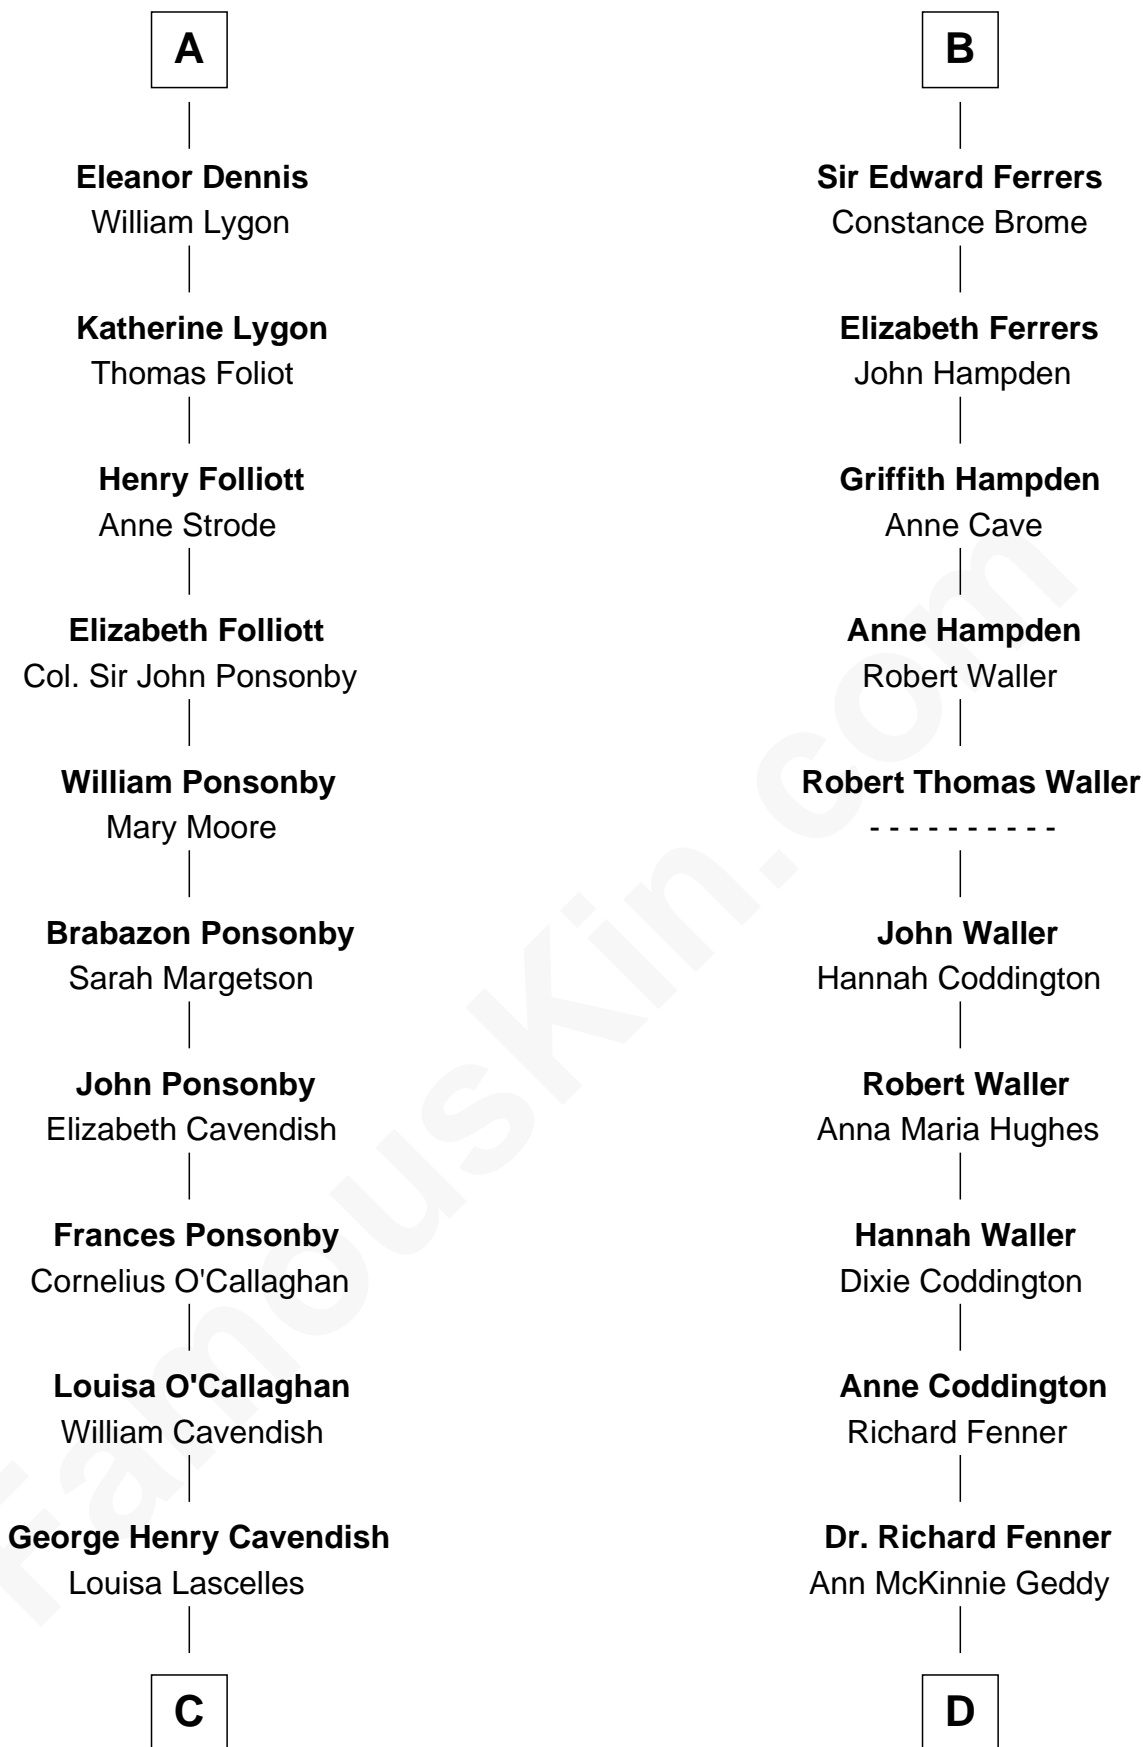

FamousKin.com Relationship Chart of

Sarah Ferguson

Duchess of York

21st cousin of

John McCain

U.S. Senator from Arizona

Thomas de Clare
Juliana FitzMaurice

Margaret de Clare
Bartholomew de Badlesmere

Elizabeth de Badlesmere
Sir William de Bohun

Elizabeth de Bohun
Sir Richard Fitzalan

Elizabeth Fitzalan
Sir Thomas Mowbray

Isabel Mowbray
Sir James Berkeley

Maurice Berkeley
Isabel Mead

Anne Berkeley
Sir William Dennis

A

Margaret de Clare
Bartholomew de Badlesmere

Margery de Badlesmere
Sir William de Ros

Maud de Roos
John de Welles

Margery de Welles
Stephen le Scrope

Maude le Scrope
Sir Baldwin Freville

Elizabeth Freville
Sir Thomas Ferrers

Sir Henry Ferrers
Margaret Heckstall

B

C

Susan Henrietta Cavendish

Henry Robert Brand

Margaret Brand

Algernon Francis Holford Ferguson

Andrew Henry Ferguson