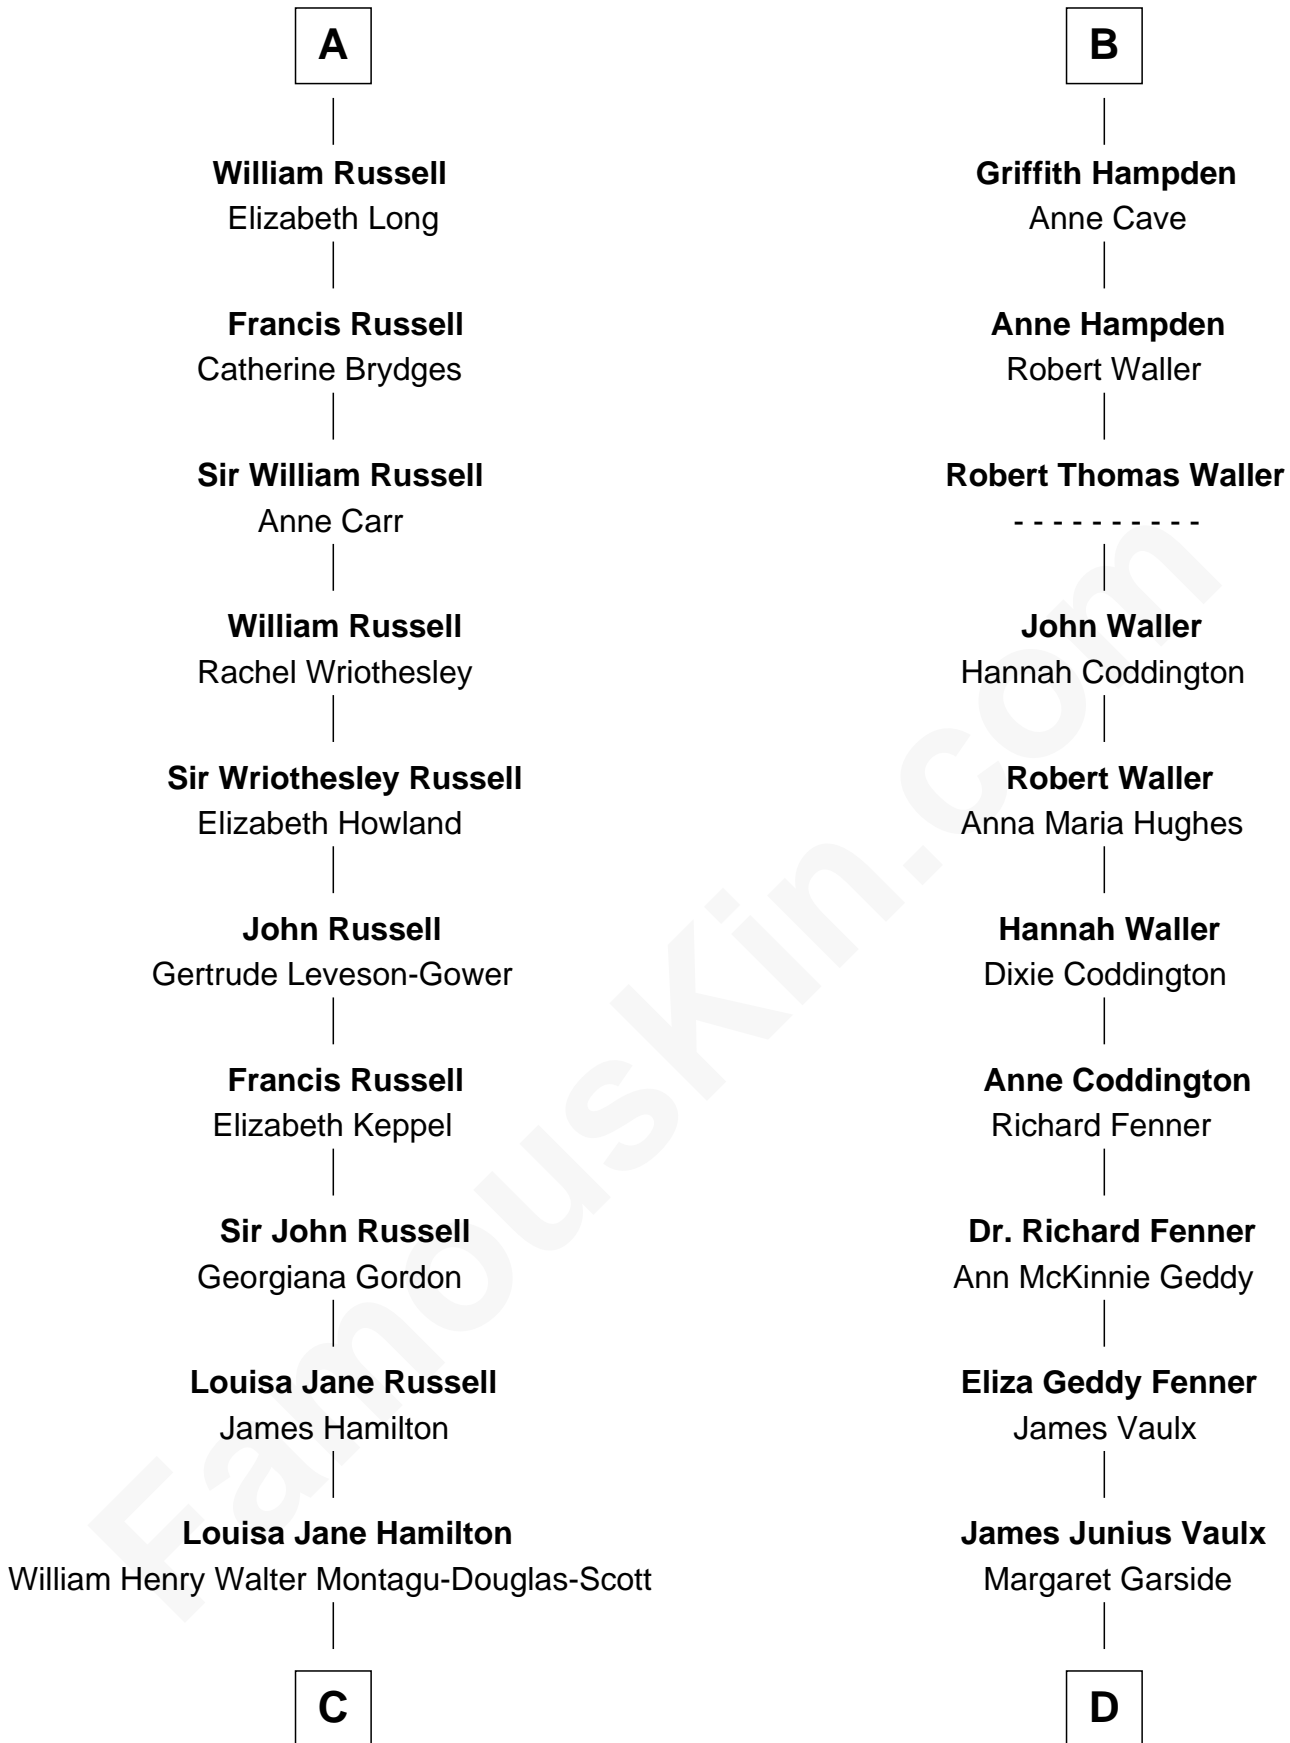

# FamousKin.com Relationship Chart of

**Sarah Ferguson**

*Duchess of York*

19th cousin 1 time removed of

**John McCain**

*U.S. Senator from Arizona*

**Sir John Howard**

Alice de Bois

**C**

**Herbert Andrew Montagu-Douglas-Scott**  
Marie Josephine Edwards

**Marian Louisa Montagu-Douglas-Scott**  
Andrew Henry Ferguson

**Ronald Ivor Ferguson**  
Susan Mary Wright

**Sarah Ferguson**  
*Duchess of York*

**D**

**Katherine Davey Vault**  
Adm. John Sidney McCain

**Adm. John Sidney McCain**  
Roberta Wright

**John McCain**  
*U.S. Senator from Arizona*