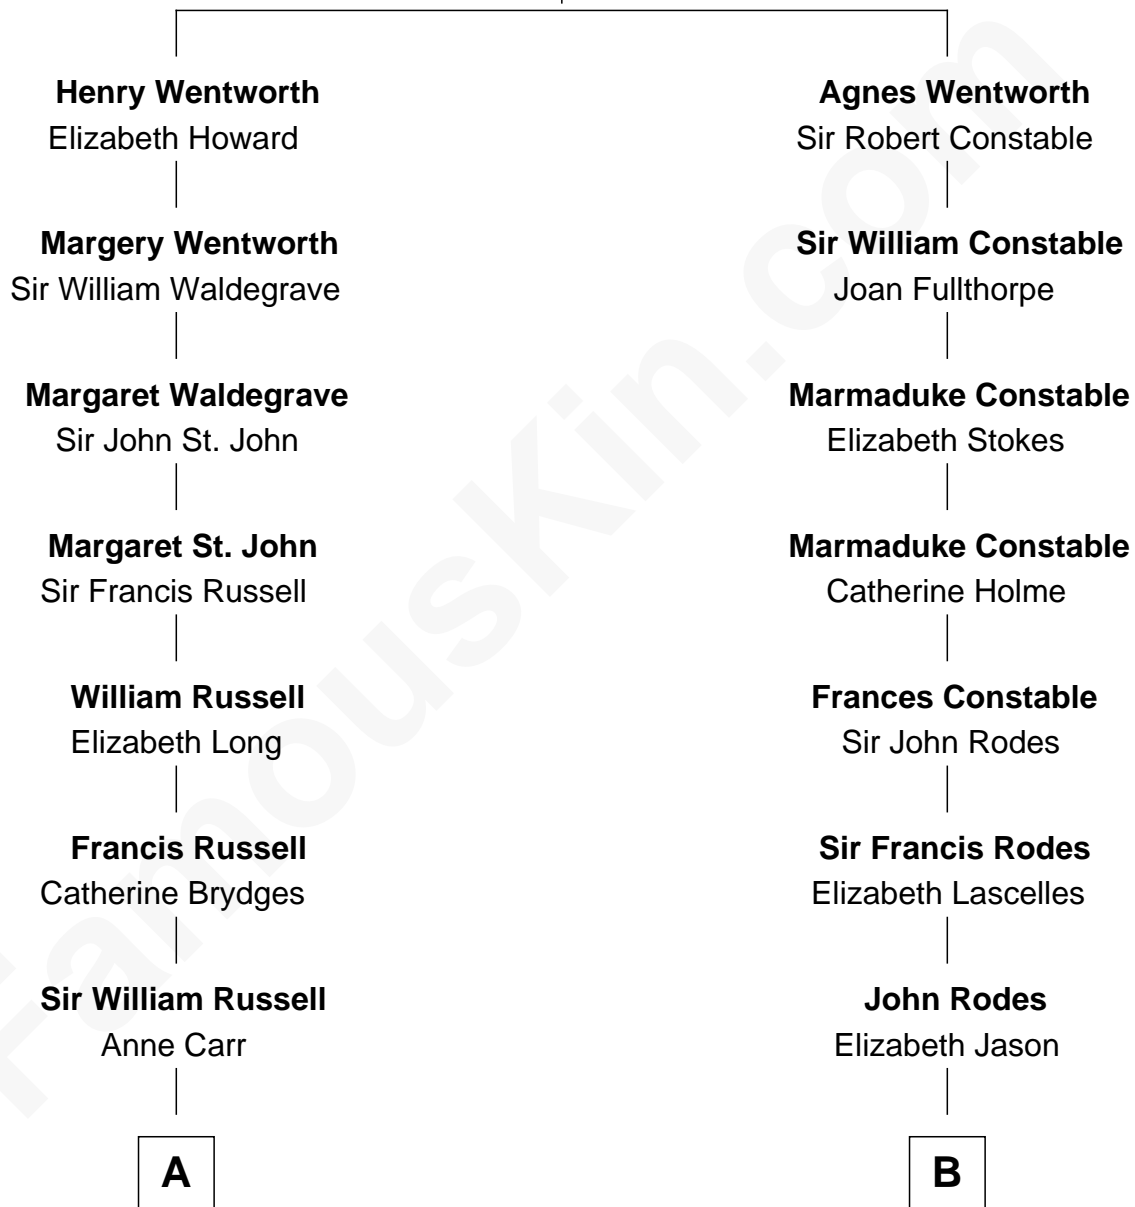

# FamousKin.com Relationship Chart of

**Sarah Ferguson**

*Duchess of York*

17th cousin of

**Illeana Douglas**

*TV and Movie Actress*

**Sir Roger Wentworth**

Margery Despencer

**A**

**William Russell**  
Rachel Wriothesley

**Sir Wriothesley Russell**  
Elizabeth Howland

**John Russell**  
Gertrude Leveson-Gower

**Francis Russell**  
Elizabeth Keppel

**Sir John Russell**  
Georgiana Gordon

**Louisa Jane Russell**  
James Hamilton

**Louisa Jane Hamilton**  
William Henry Walter Montagu-Douglas-Scott

**Herbert Andrew Montagu-Douglas-Scott**  
Marie Josephine Edwards

**Marian Louisa Montagu-Douglas-Scott**  
Andrew Henry Ferguson