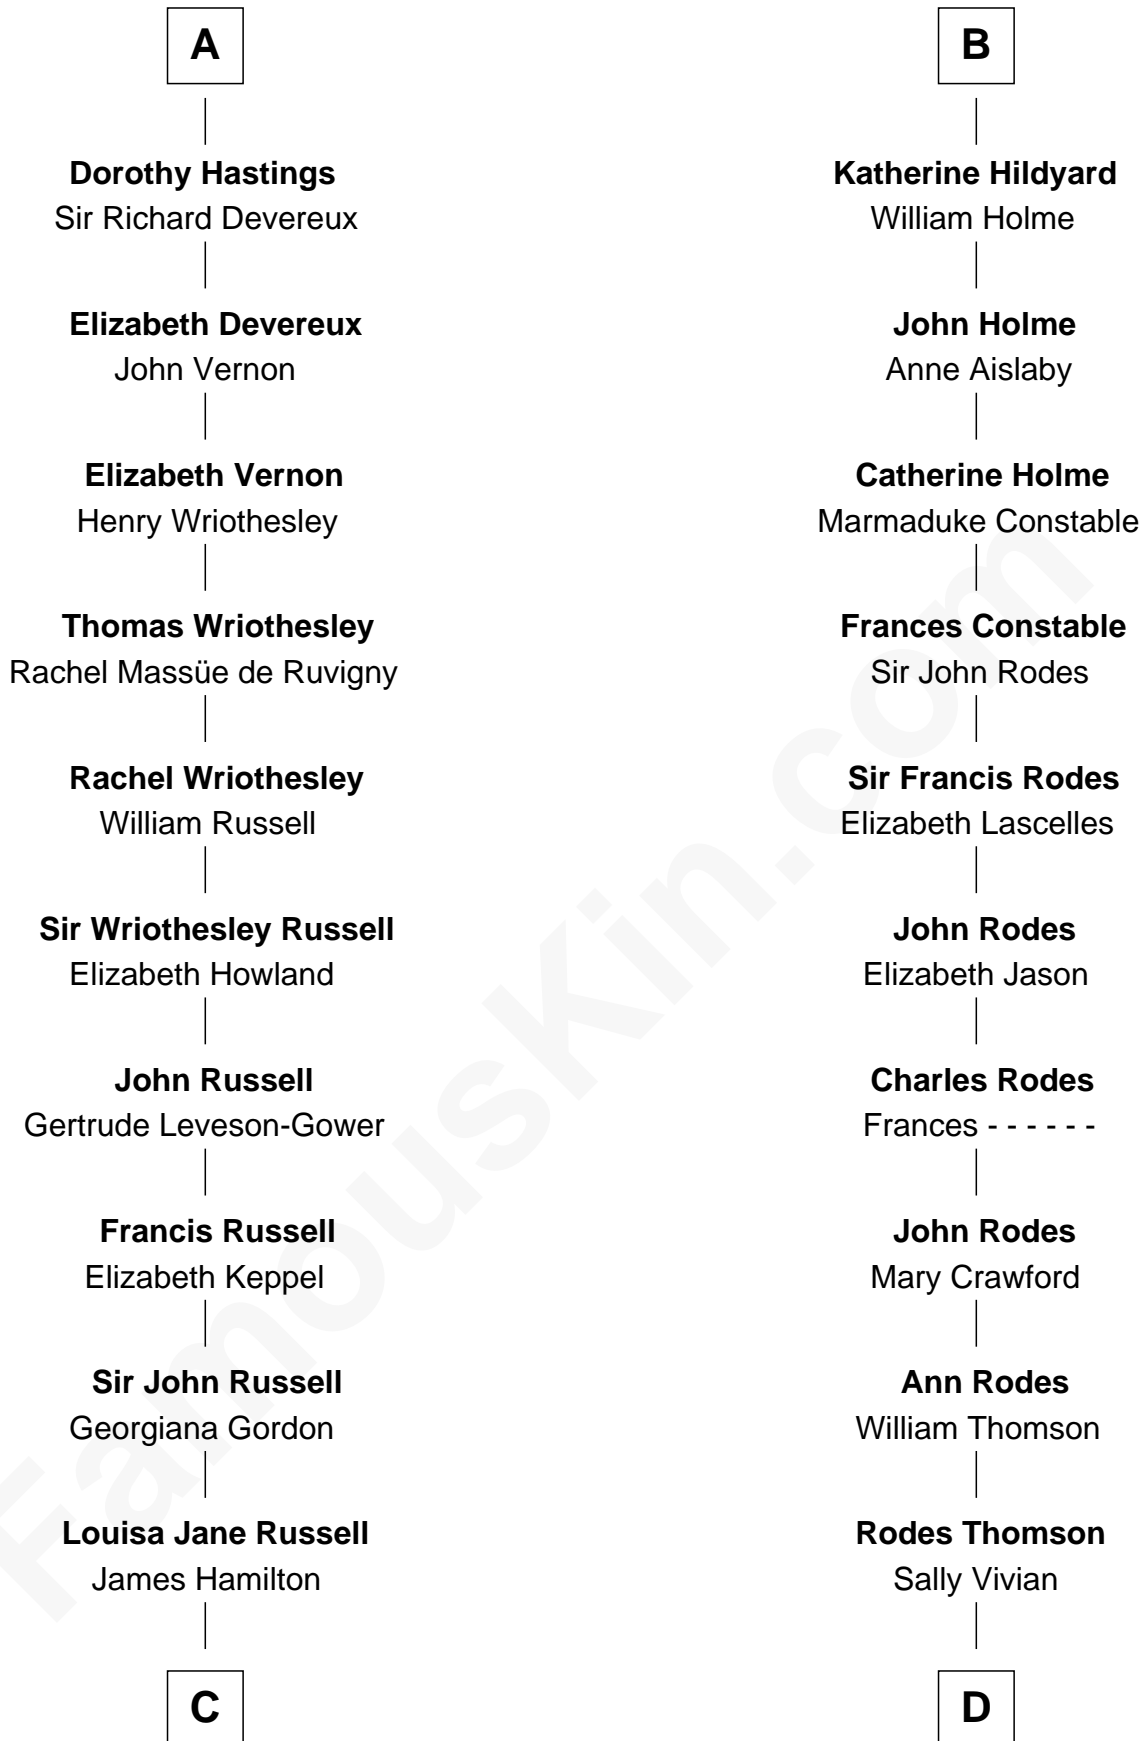

FamousKin.com Relationship Chart of

Sarah Ferguson

Duchess of York

21st cousin of

Melvyn Douglas

Movie Actor

William de Burgh
Maude of Lancaster

C

Louisa Jane Hamilton

William Henry Walter Montagu-Douglas-Scott

Herbert Andrew Montagu-Douglas-Scott

Marie Josephine Edwards

Marian Louisa Montagu-Douglas-Scott

Andrew Henry Ferguson

Ronald Ivor Ferguson

Susan Mary Wright

Sarah Ferguson

Duchess of York

D

Nancy Thomson

Thomas Johnson Garrett

Sophia Garrett

Erskine Douglas

Emma Jane Douglas