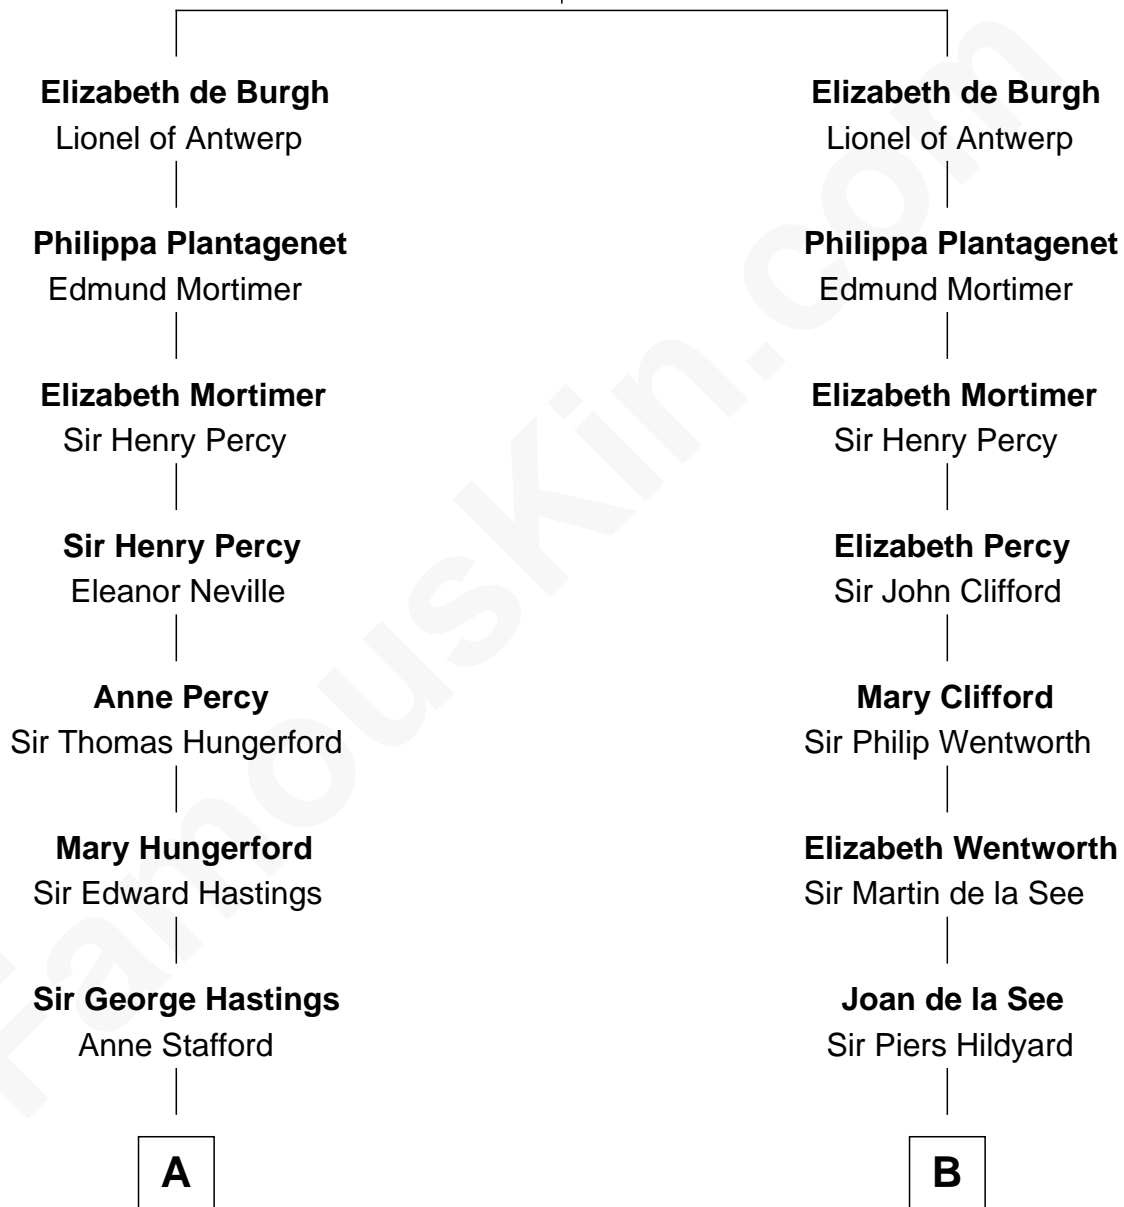

FamousKin.com Relationship Chart of

Sarah Ferguson

Duchess of York

21st cousin of

Melvyn Douglas

Movie Actor

William de Burgh
Maude of Lancaster

C

Louisa Jane Hamilton

William Henry Walter Montagu-Douglas-Scott

Herbert Andrew Montagu-Douglas-Scott

Marie Josephine Edwards

Marian Louisa Montagu-Douglas-Scott

Andrew Henry Ferguson

Ronald Ivor Ferguson

Susan Mary Wright

Sarah Ferguson

Duchess of York

D

Nancy Thomson

Thomas Johnson Garrett

Sophia Garrett

Erskine Douglas

Emma Jane Douglas