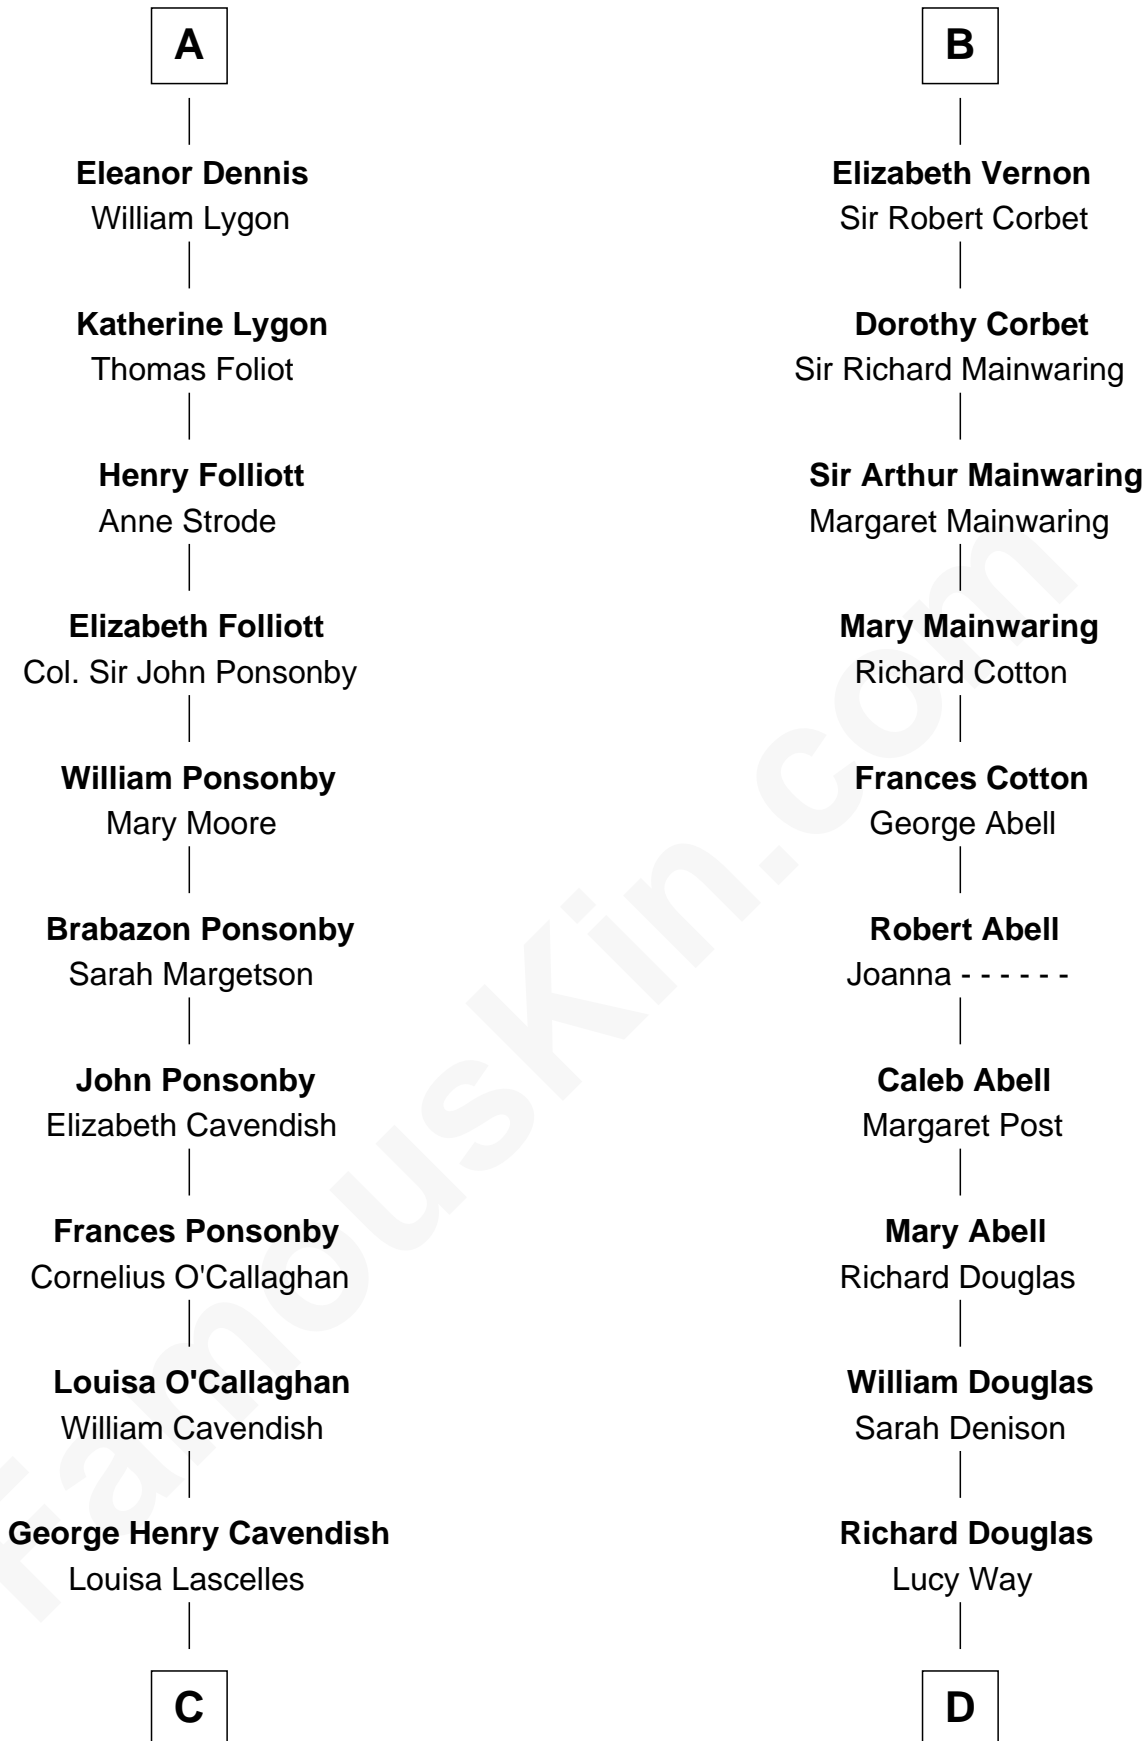

FamousKin.com Relationship Chart of

Sarah Ferguson

Duchess of York

20th cousin 1 time removed of

Melvyn Douglas

Movie Actor

Gunselm de Badlesmere

C

Susan Henrietta Cavendish

Henry Robert Brand

Margaret Brand

Algernon Francis Holford Ferguson

Andrew Henry Ferguson

Marian Louisa Montagu-Douglas-Scott

Ronald Ivor Ferguson

Susan Mary Wright

Sarah Ferguson

Duchess of York

D

Erskine Douglas

Sophia Garrett

Emma Jane Douglas

Col. George Taliaferro Shackelford

Lena Priscilla Shackelford