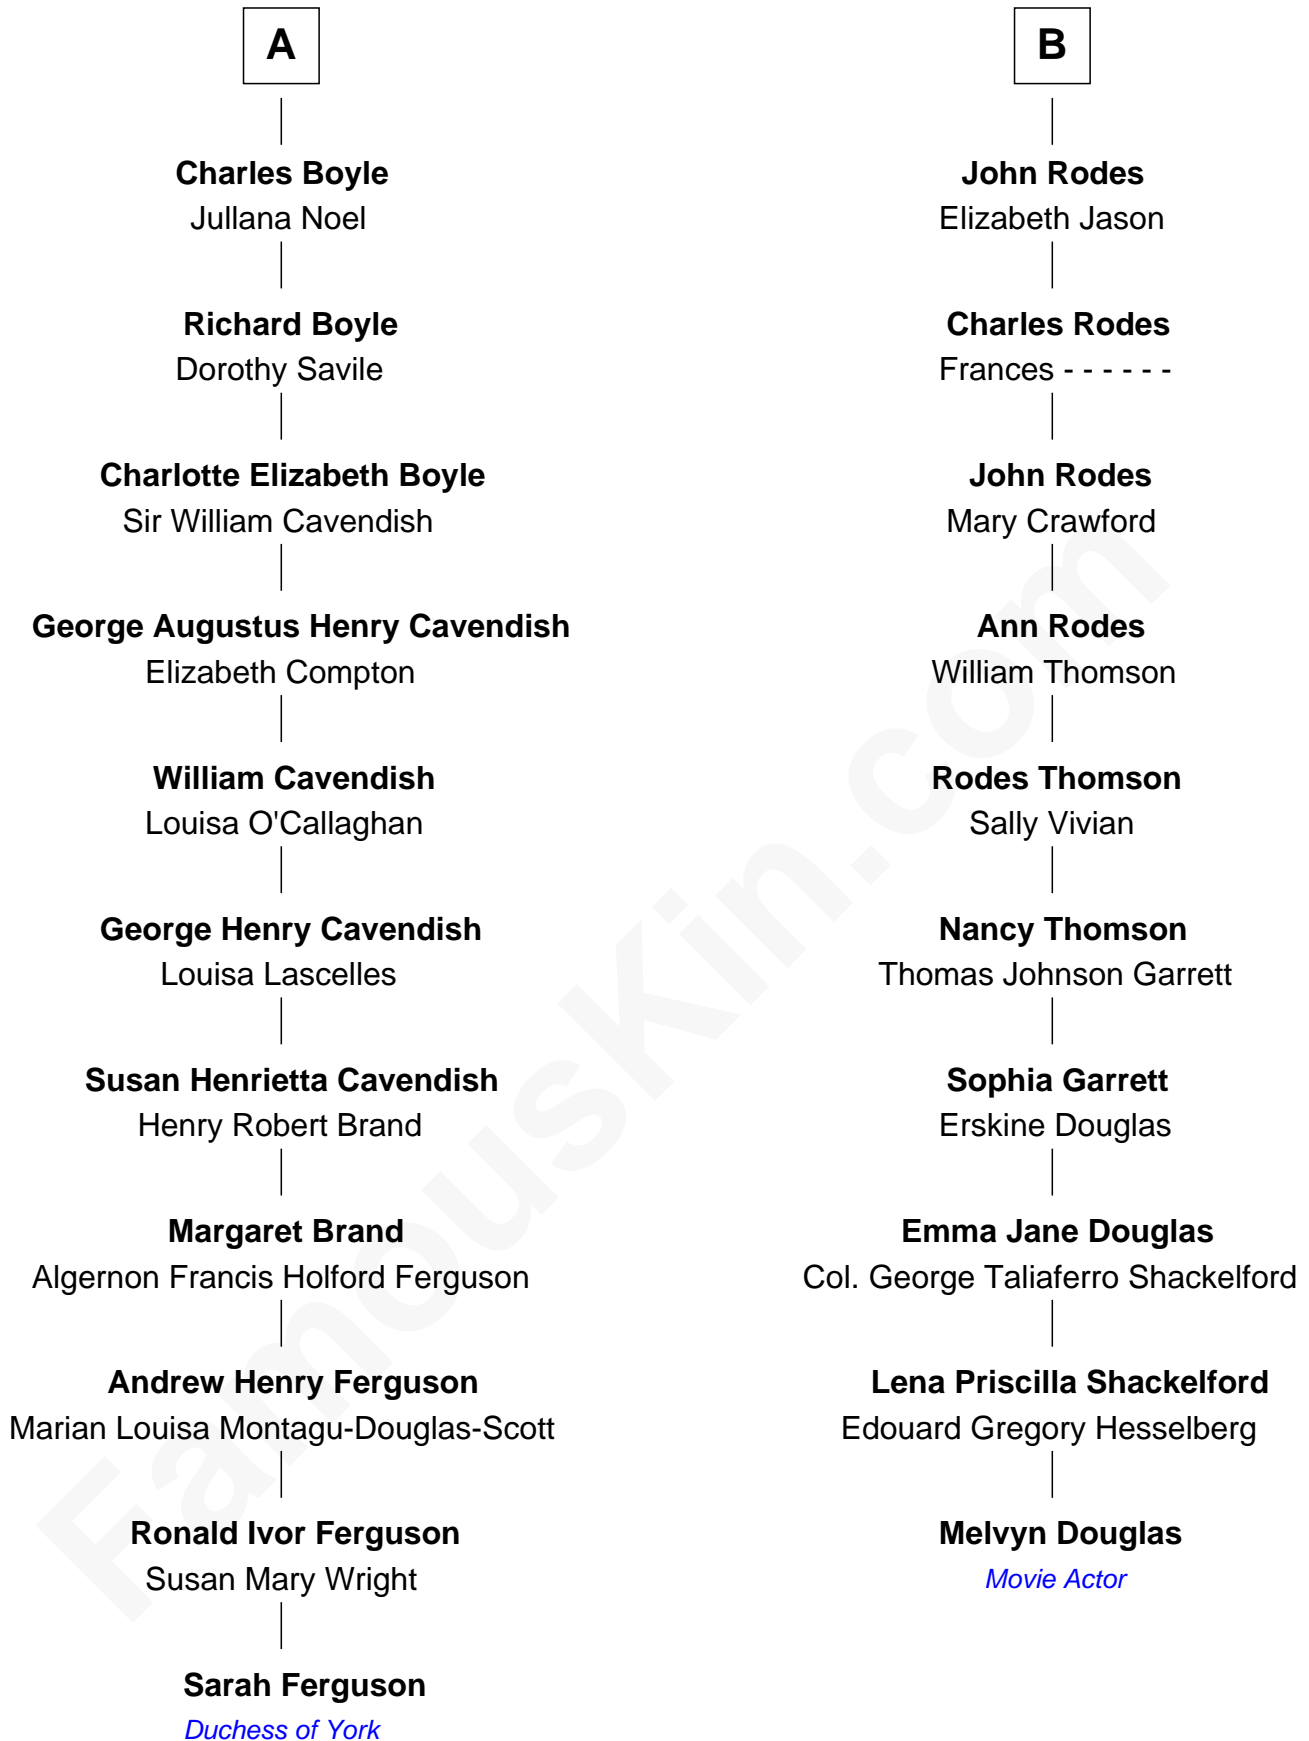

FamousKin.com Relationship Chart of

Sarah Ferguson

Duchess of York

16th cousin 1 time removed of

Melvyn Douglas

Movie Actor

Sir Philip Wentworth

Mary Clifford

Sir Henry Wentworth

Anne Say

Margery Wentworth

Sir John Seymour

Edward Seymour

Anne Stanhope

Edward Seymour

Katherine Grey

Edward Seymour

Honora Rogers

Sir William Seymour

Frances Devereux

Jane Seymour

Charles Boyle

A

Elizabeth Wentworth

Marmaduke Constable

Frances Constable

Sir John Rodes

Sir Francis Rodes

Elizabeth Lascelles

B

Sarah Ferguson photo by [Norbert Aepli](#) (CC BY 3.0)