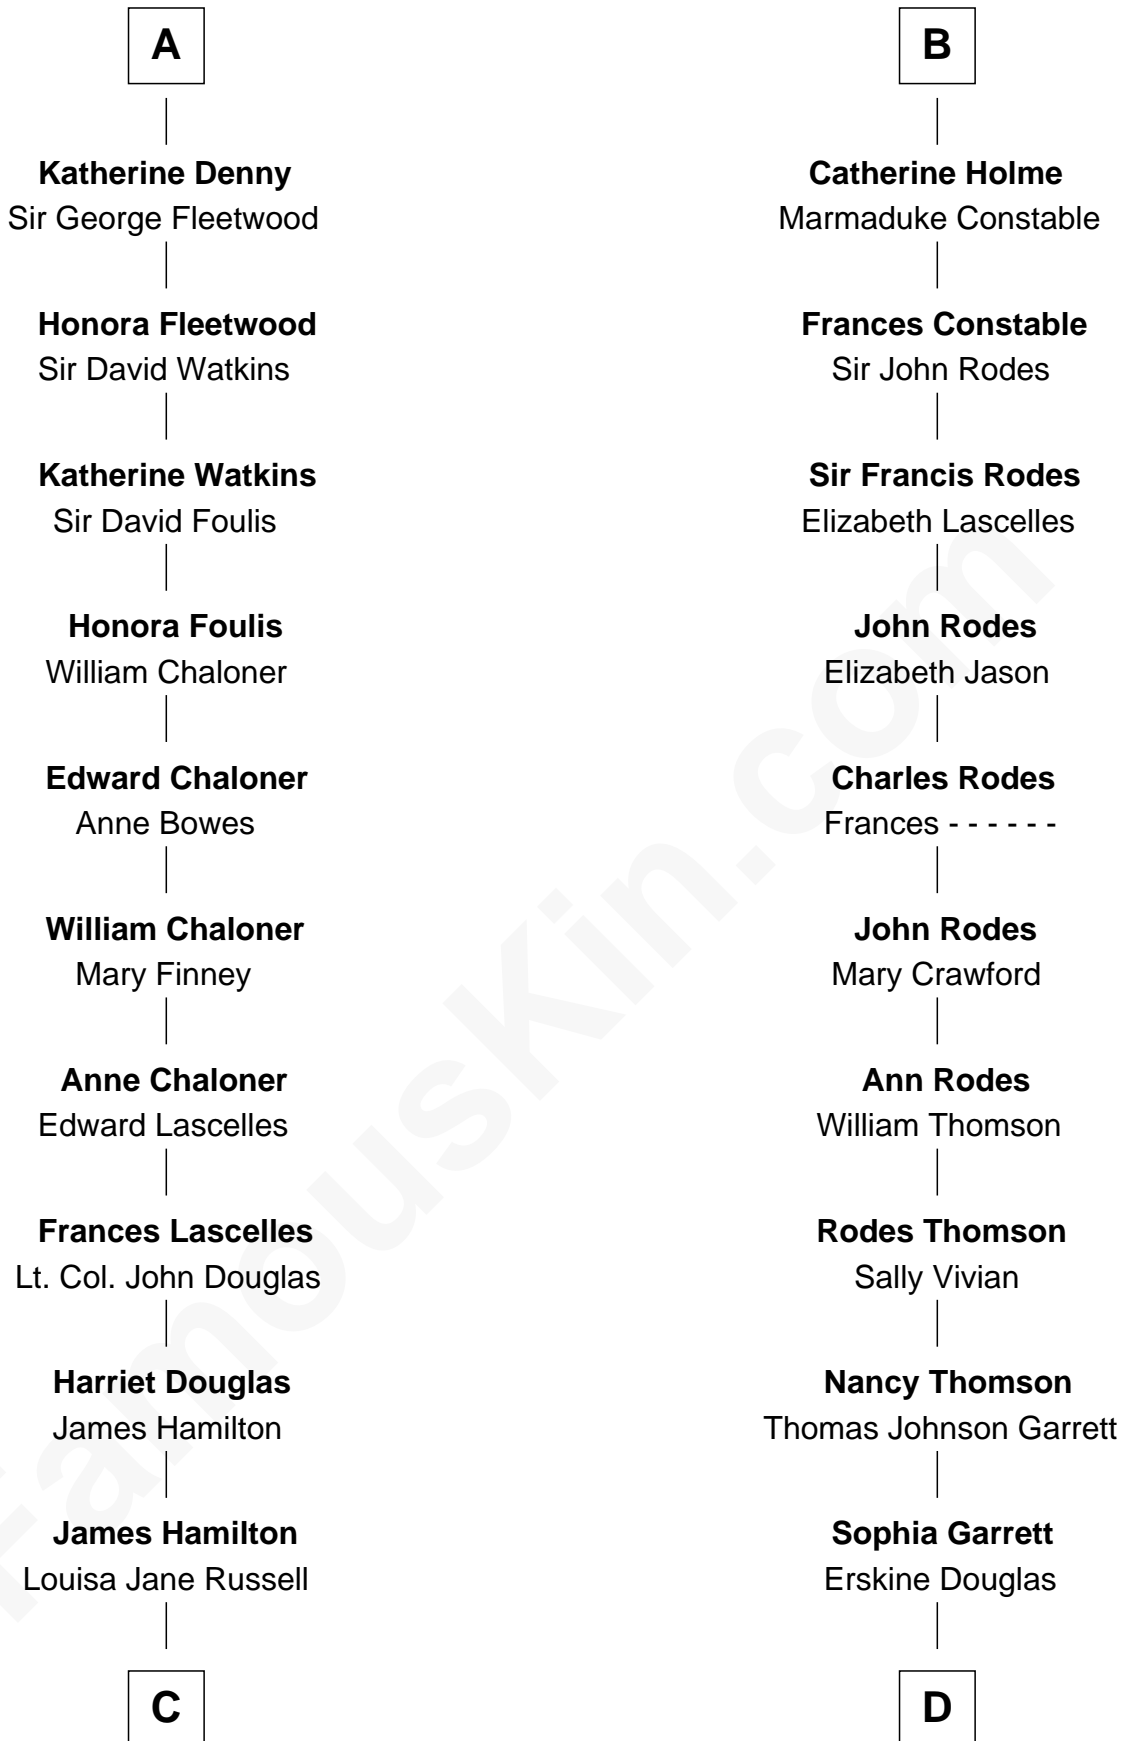

FamousKin.com Relationship Chart of

Sarah Ferguson

Duchess of York

19th cousin 2 times removed of

Melvyn Douglas

Movie Actor

Sir Michael de la Pole

Katherine Wingfield

C

Louisa Jane Hamilton

William Henry Walter Montagu-Douglas-Scott

Herbert Andrew Montagu-Douglas-Scott

Marie Josephine Edwards

Marian Louisa Montagu-Douglas-Scott

Andrew Henry Ferguson

Ronald Ivor Ferguson

Susan Mary Wright

Sarah Ferguson

Duchess of York

D

Emma Jane Douglas

Col. George Taliaferro Shackelford

Lena Priscilla Shackelford

Edouard Gregory Hesselberg