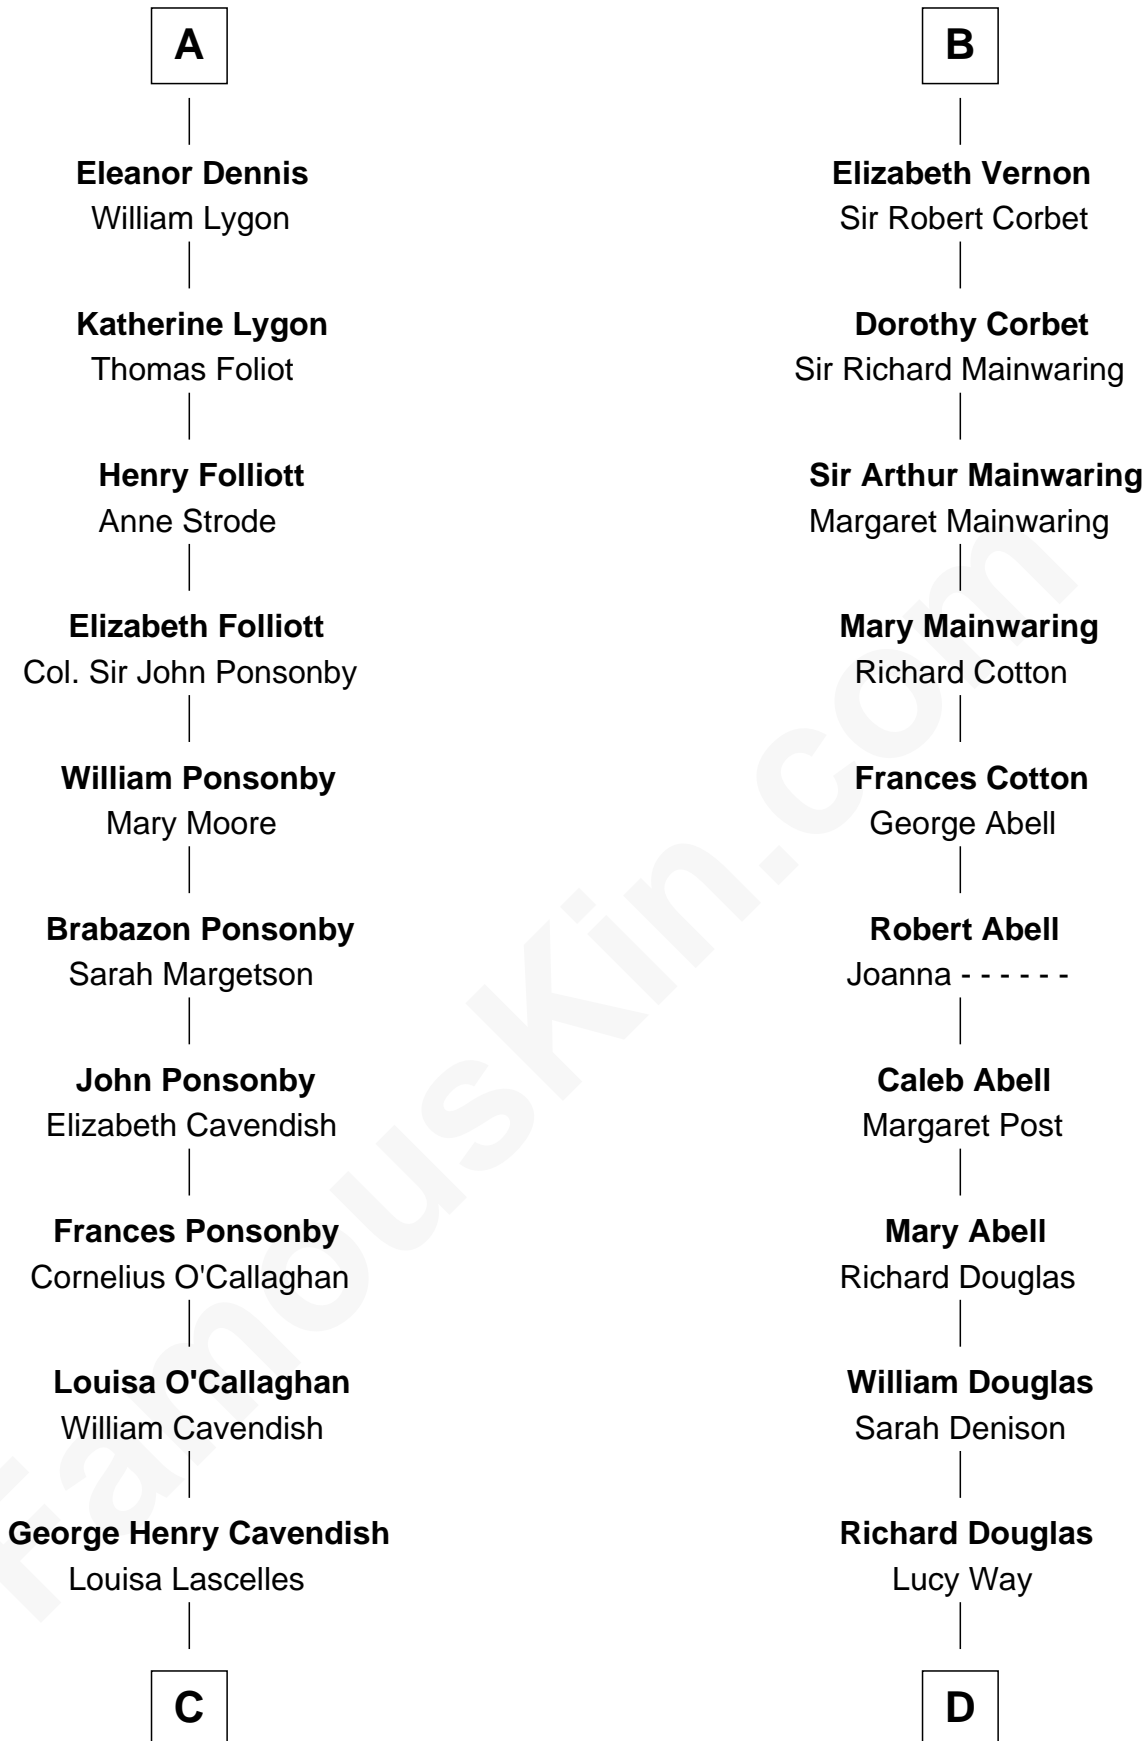

FamousKin.com Relationship Chart of

Sarah Ferguson

Duchess of York

20th cousin 1 time removed of

Melvyn Douglas

Movie Actor

Richard Fitzalan

Alice de Saluzzo

C

Susan Henrietta Cavendish

Henry Robert Brand

Margaret Brand

Algernon Francis Holford Ferguson

Andrew Henry Ferguson

Marian Louisa Montagu-Douglas-Scott

Ronald Ivor Ferguson

Susan Mary Wright

Sarah Ferguson

Duchess of York

D

Erskine Douglas

Sophia Garrett

Emma Jane Douglas

Col. George Taliaferro Shackelford