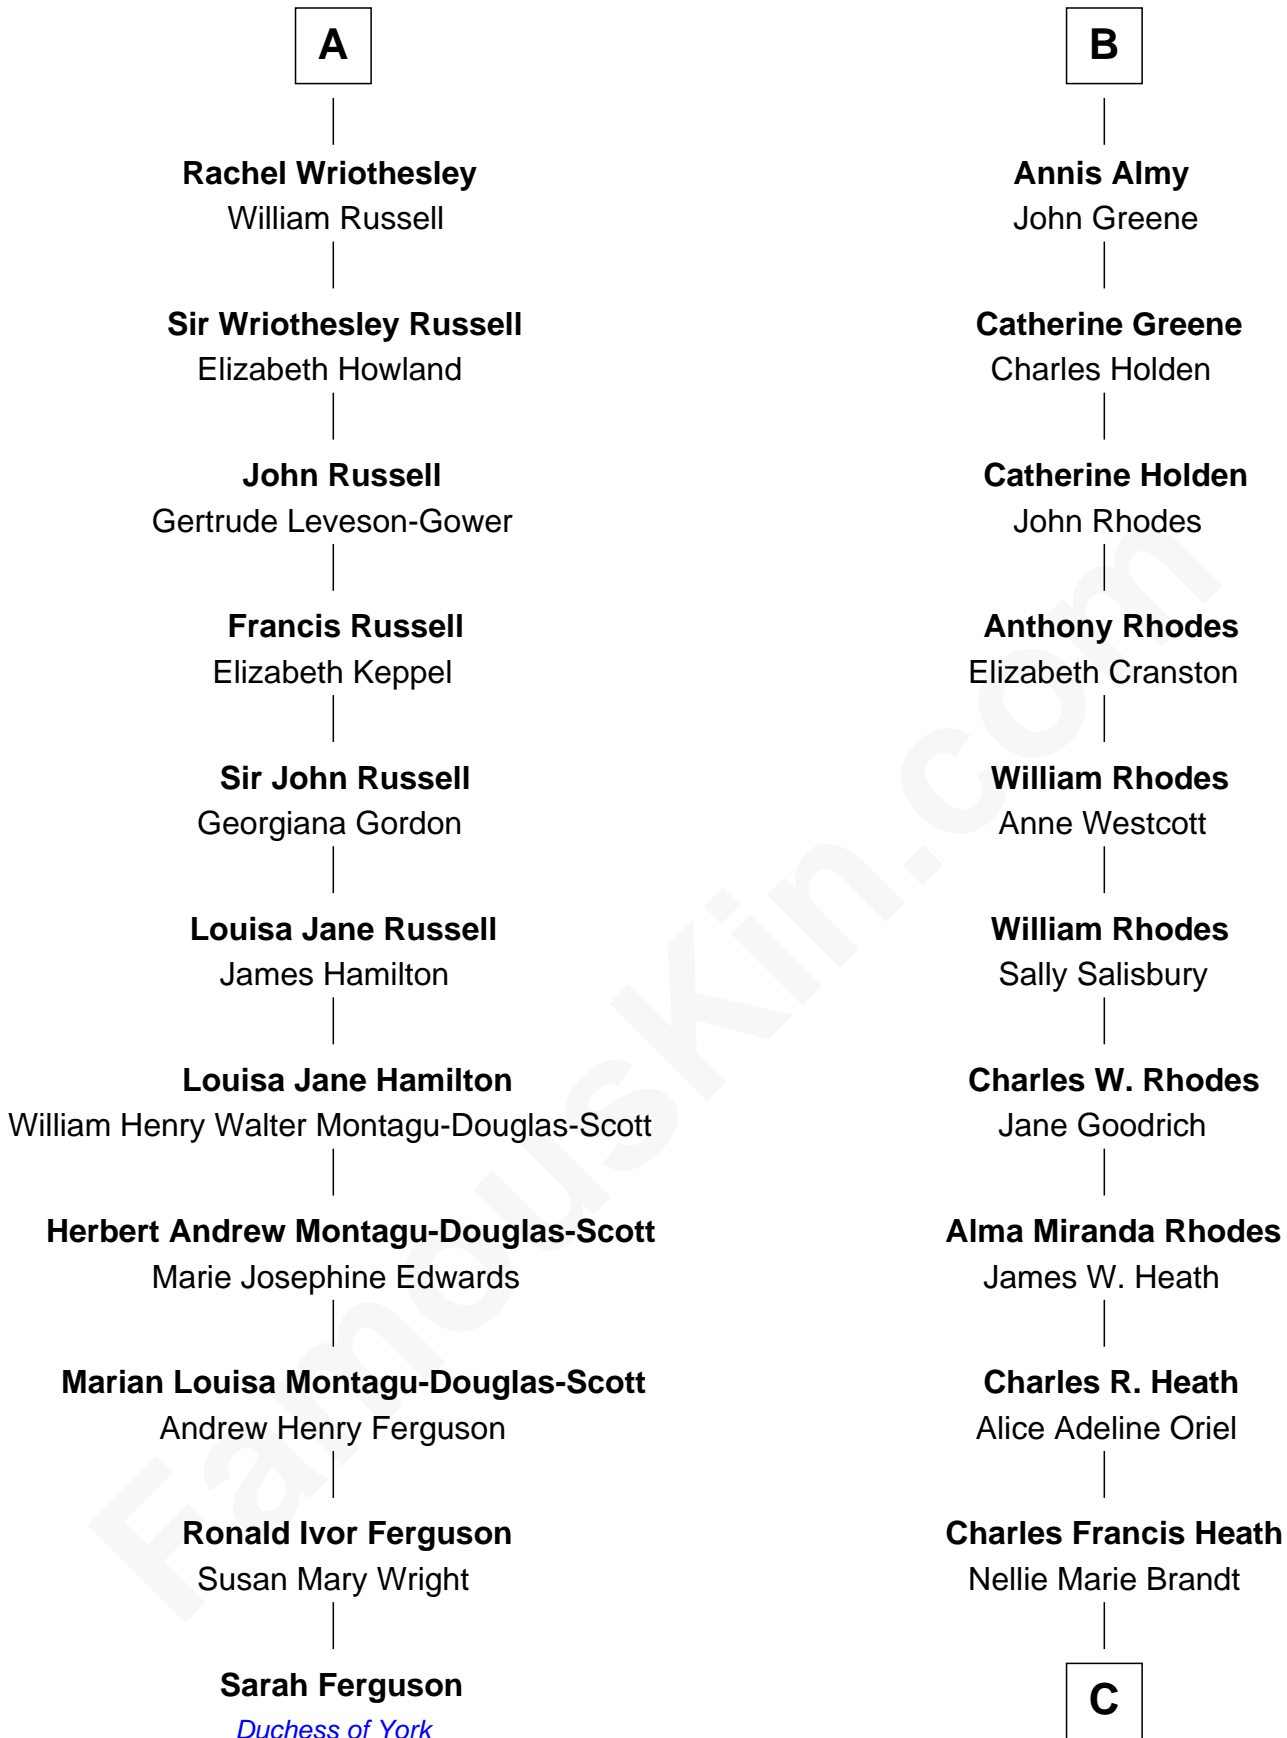

FamousKin.com Relationship Chart of

Sarah Ferguson

Duchess of York

17th cousin 1 time removed of

Sarah Palin

9th Governor of Alaska

Richard Woodville

Joan Bedlisgate

Thomas Wriothesley
Rachel Massüe de Ruvigny

A

Joan Woodville
William Haute

Alice Haute
Sir John Fogge

Margaret Fogge
Sir Humphrey Stafford

Sir Humphrey Stafford
Margaret Tame

Ellen Stafford
Thomas Barlow

Stafford Barlow

Audrey Barlow
William Almy

B

C

Charles Richard Heath

Sarah Sheeran

Sarah Palin

9th Governor of Alaska

FamousKin.com