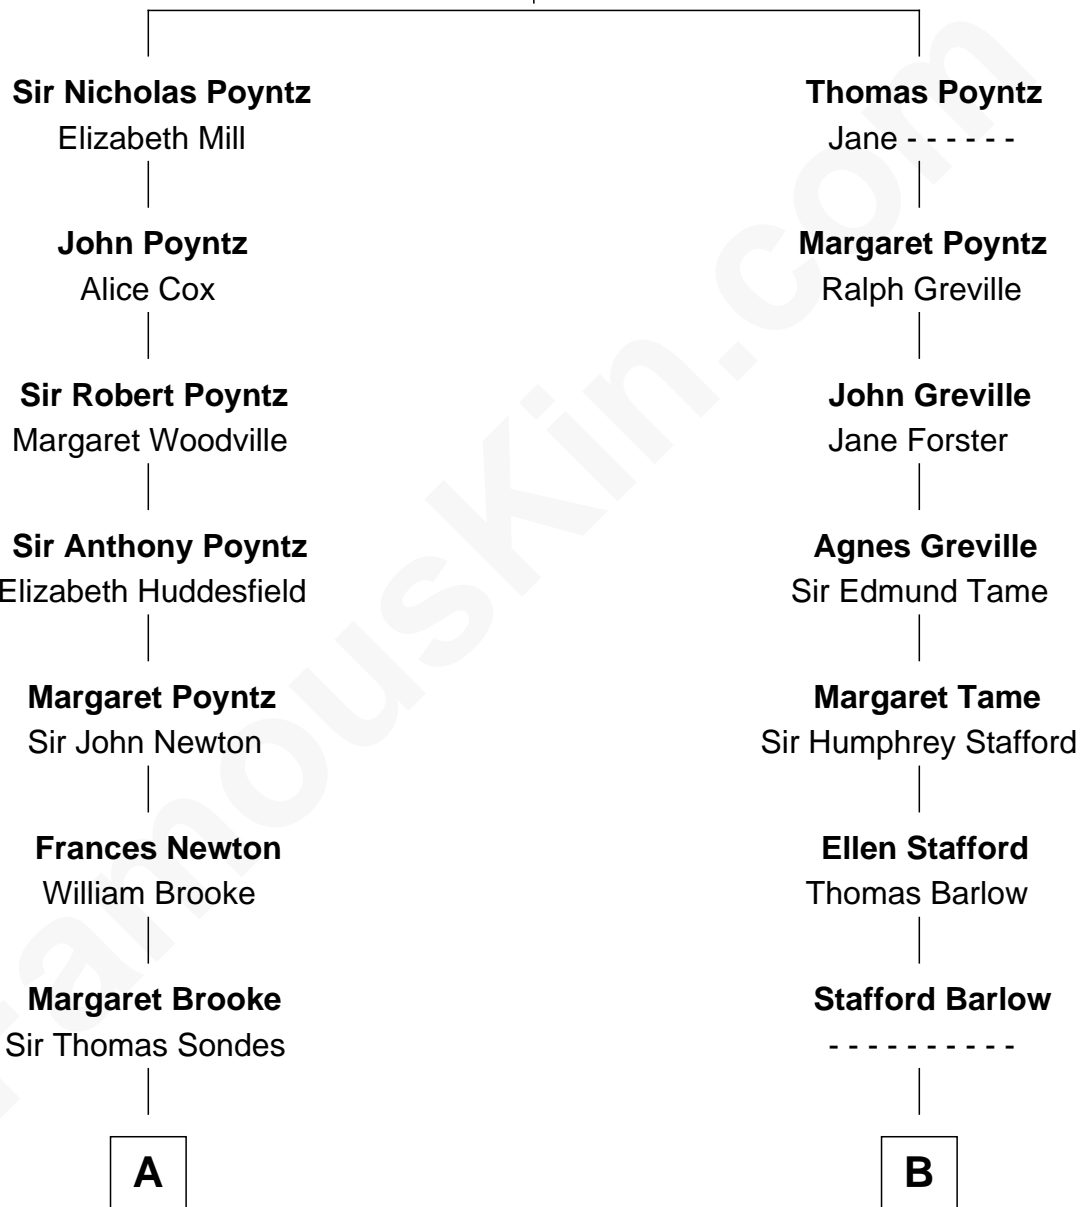

FamousKin.com Relationship Chart of

Sarah Ferguson

Duchess of York

19th cousin 1 time removed of

Sarah Palin

9th Governor of Alaska

Robert Poyntz
Katherine FitzNichol

A

Frances Sondes
Sir John Leveson

Frances Leveson
Sir Thomas Gower

Sir William Leveson-Gower
Jane Granville

John Leveson-Gower
Catherine Manners

John Leveson-Gower
Evelyn Pierrepont

Gertrude Leveson-Gower
John Russell