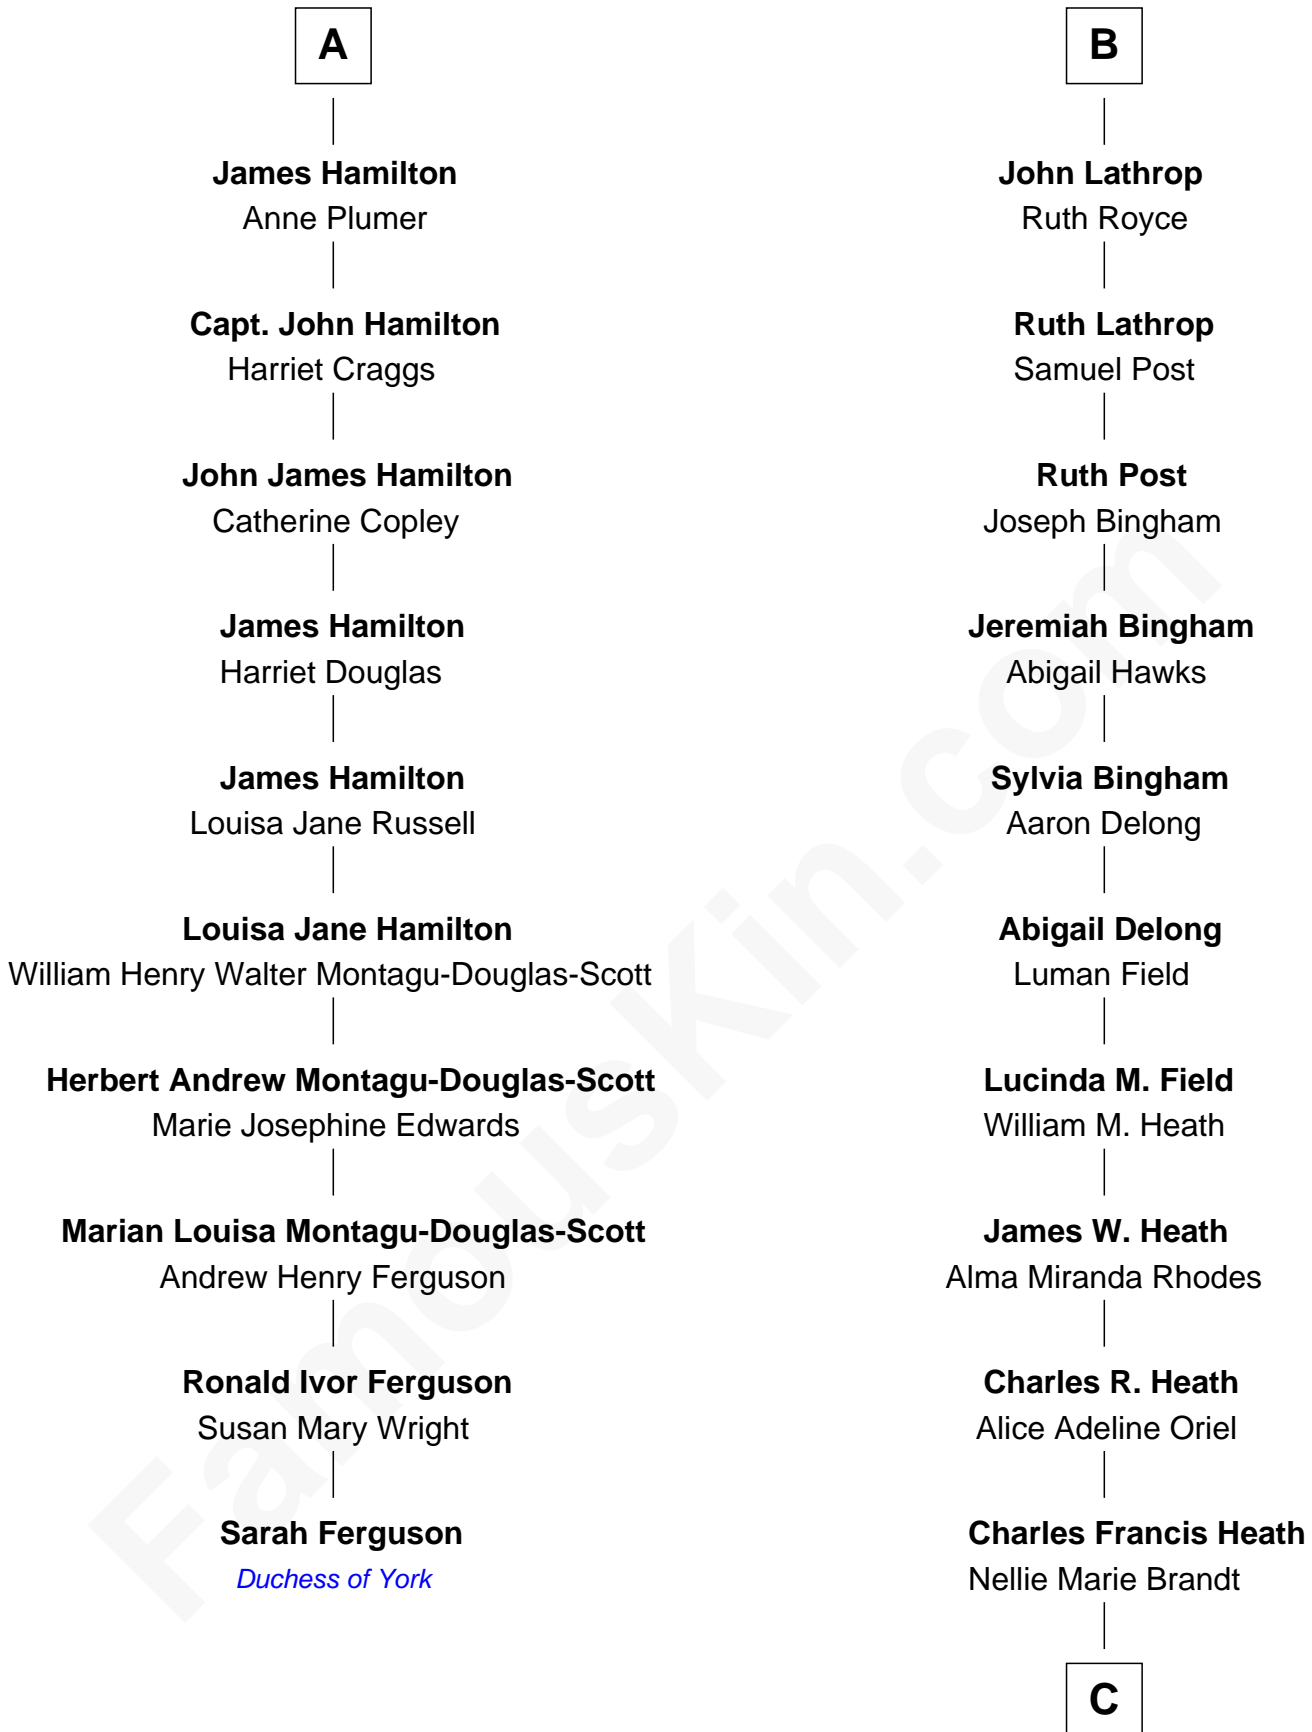

# FamousKin.com Relationship Chart of

**Sarah Ferguson**

*Duchess of York*

16th cousin 2 times removed of

**Sarah Palin**

*9th Governor of Alaska*

**Sir John Colepepper**

Agnes Gainsford

Walter Roberts

*Probable*

**Joan Roberts**

Richard Exhurst

**Mary Exhurst**

Edward Stoughton

**Francis Stoughton**

Agnes - - - - -

**Rev. Thomas Stoughton**

Katherine - - - - -

**Elizabeth Stoughton**

John Scudder

**Elizabeth Scudder**

Samuel Lothrop

**B**

C

Charles Richard Heath

Sarah Sheeran

Sarah Palin

*9th Governor of Alaska*

FamousKin.com