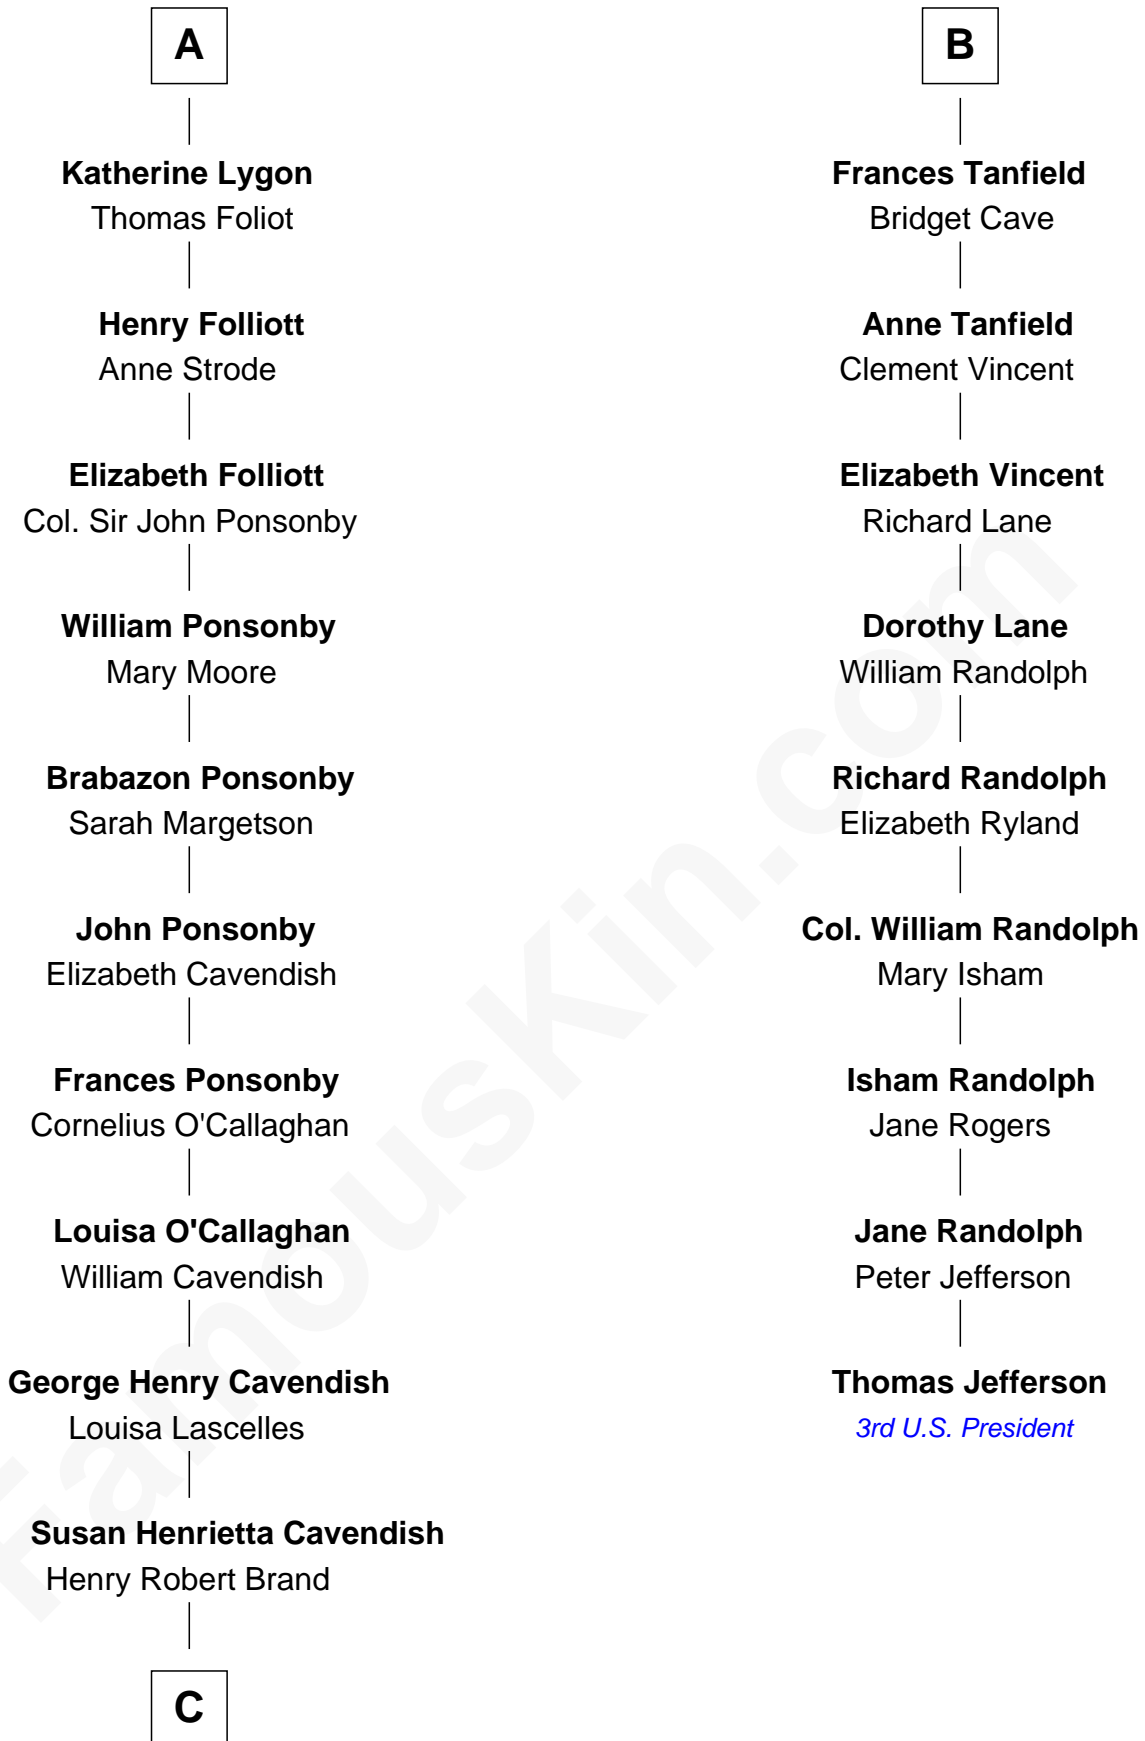

FamousKin.com Relationship Chart of

Sarah Ferguson

Duchess of York

15th cousin 5 times removed of

Thomas Jefferson

3rd U.S. President and Signer of the Declaration of Independence

Stephen de Segrave

Alice de Arundel

John de Segrave
Margaret Plantagenet

Elizabeth de Segrave
John de Mowbray

Sir Thomas Mowbray
Elizabeth Fitzalan

Isabel Mowbray
Sir James Berkeley

Maurice Berkeley
Isabel Mead

Anne Berkeley
Sir William Dennis

Eleanor Dennis
William Lygon

A

John de Segrave
Margaret Plantagenet

Elizabeth de Segrave
John de Mowbray

Sir Thomas Mowbray
Elizabeth Fitzalan

Margaret Mowbray
Sir Robert Howard

Katherine Howard
Sir Edward Neville

Catherine Neville
Robert Tanfield

William Tanfield
Elizabeth Stavely

B

C

—
Margaret Brand

Algernon Francis Holford Ferguson

—
Andrew Henry Ferguson

Marian Louisa Montagu-Douglas-Scott