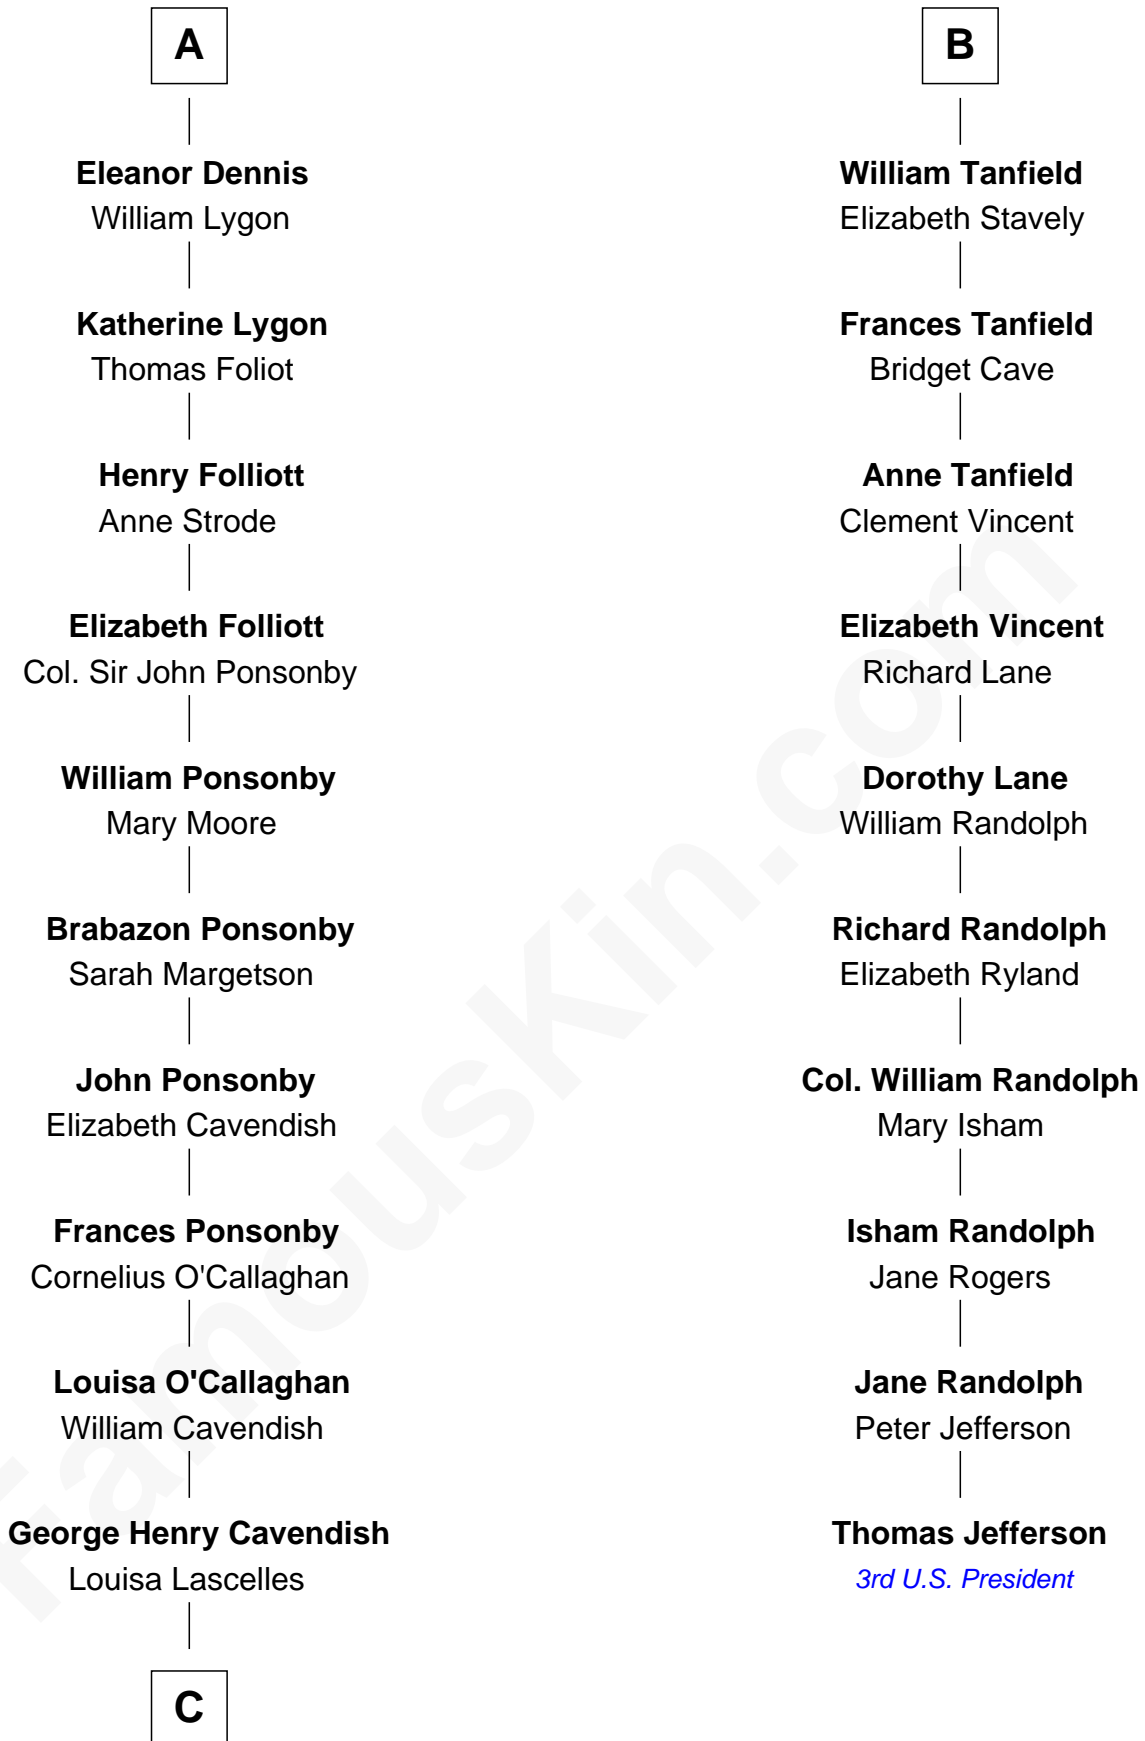

# FamousKin.com Relationship Chart of

**Sarah Ferguson**

*Duchess of York*

16th cousin 5 times removed of

**Thomas Jefferson**

*3rd U.S. President and Signer of the Declaration of Independence*

**Thomas de Clare**  
Juliana FitzMaurice

**Margaret de Clare**  
Bartholomew de Badlesmere

**Elizabeth de Badlesmere**  
Sir William de Bohun

**Elizabeth de Bohun**  
Sir Richard Fitzalan

**Elizabeth Fitzalan**  
Sir Thomas Mowbray

**Isabel Mowbray**  
Sir James Berkeley

**Maurice Berkeley**  
Isabel Mead

**Anne Berkeley**  
Sir William Dennis

**A**

**Margaret de Clare**  
Bartholomew de Badlesmere

**Elizabeth de Badlesmere**  
Sir William de Bohun

**Elizabeth de Bohun**  
Sir Richard Fitzalan

**Elizabeth Fitzalan**  
Sir Thomas Mowbray

**Margaret Mowbray**  
Sir Robert Howard

**Katherine Howard**  
Sir Edward Neville

**Catherine Neville**  
Robert Tanfield

**B**

**C**

—  
**Susan Henrietta Cavendish**