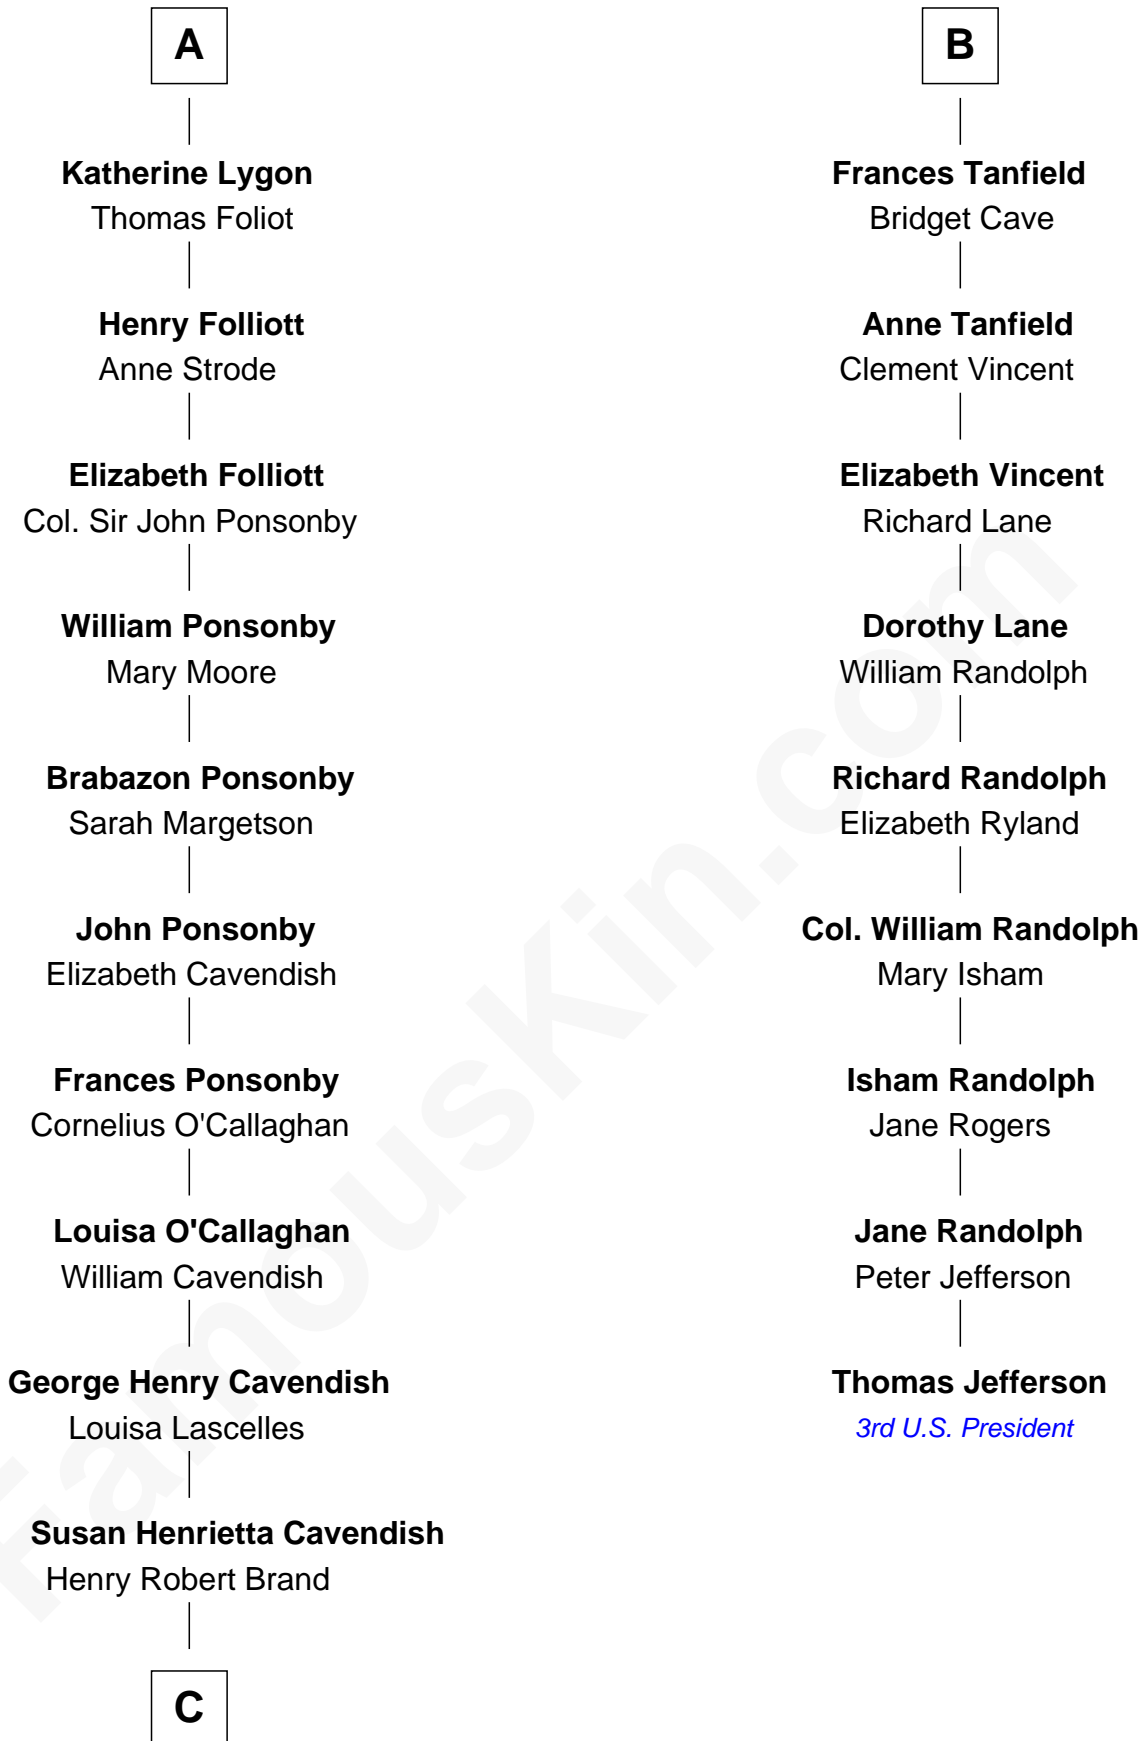

FamousKin.com Relationship Chart of

Sarah Ferguson

Duchess of York

15th cousin 5 times removed of

Thomas Jefferson

3rd U.S. President and Signer of the Declaration of Independence

Edmund Fitzalan

Alice de Warenne

Richard Fitzalan
Eleanor Plantagenet

Sir Richard Fitzalan
Elizabeth de Bohun

Elizabeth Fitzalan
Sir Thomas Mowbray

Isabel Mowbray
Sir James Berkeley

Maurice Berkeley
Isabel Mead

Anne Berkeley
Sir William Dennis

Eleanor Dennis
William Lygon

A

Richard Fitzalan
Eleanor Plantagenet

Sir Richard Fitzalan
Elizabeth de Bohun

Elizabeth Fitzalan
Sir Thomas Mowbray

Margaret Mowbray
Sir Robert Howard

Katherine Howard
Sir Edward Neville

Catherine Neville
Robert Tanfield

William Tanfield
Elizabeth Stavelly

B

C

Margaret Brand

Algernon Francis Holford Ferguson

Andrew Henry Ferguson

Marian Louisa Montagu-Douglas-Scott