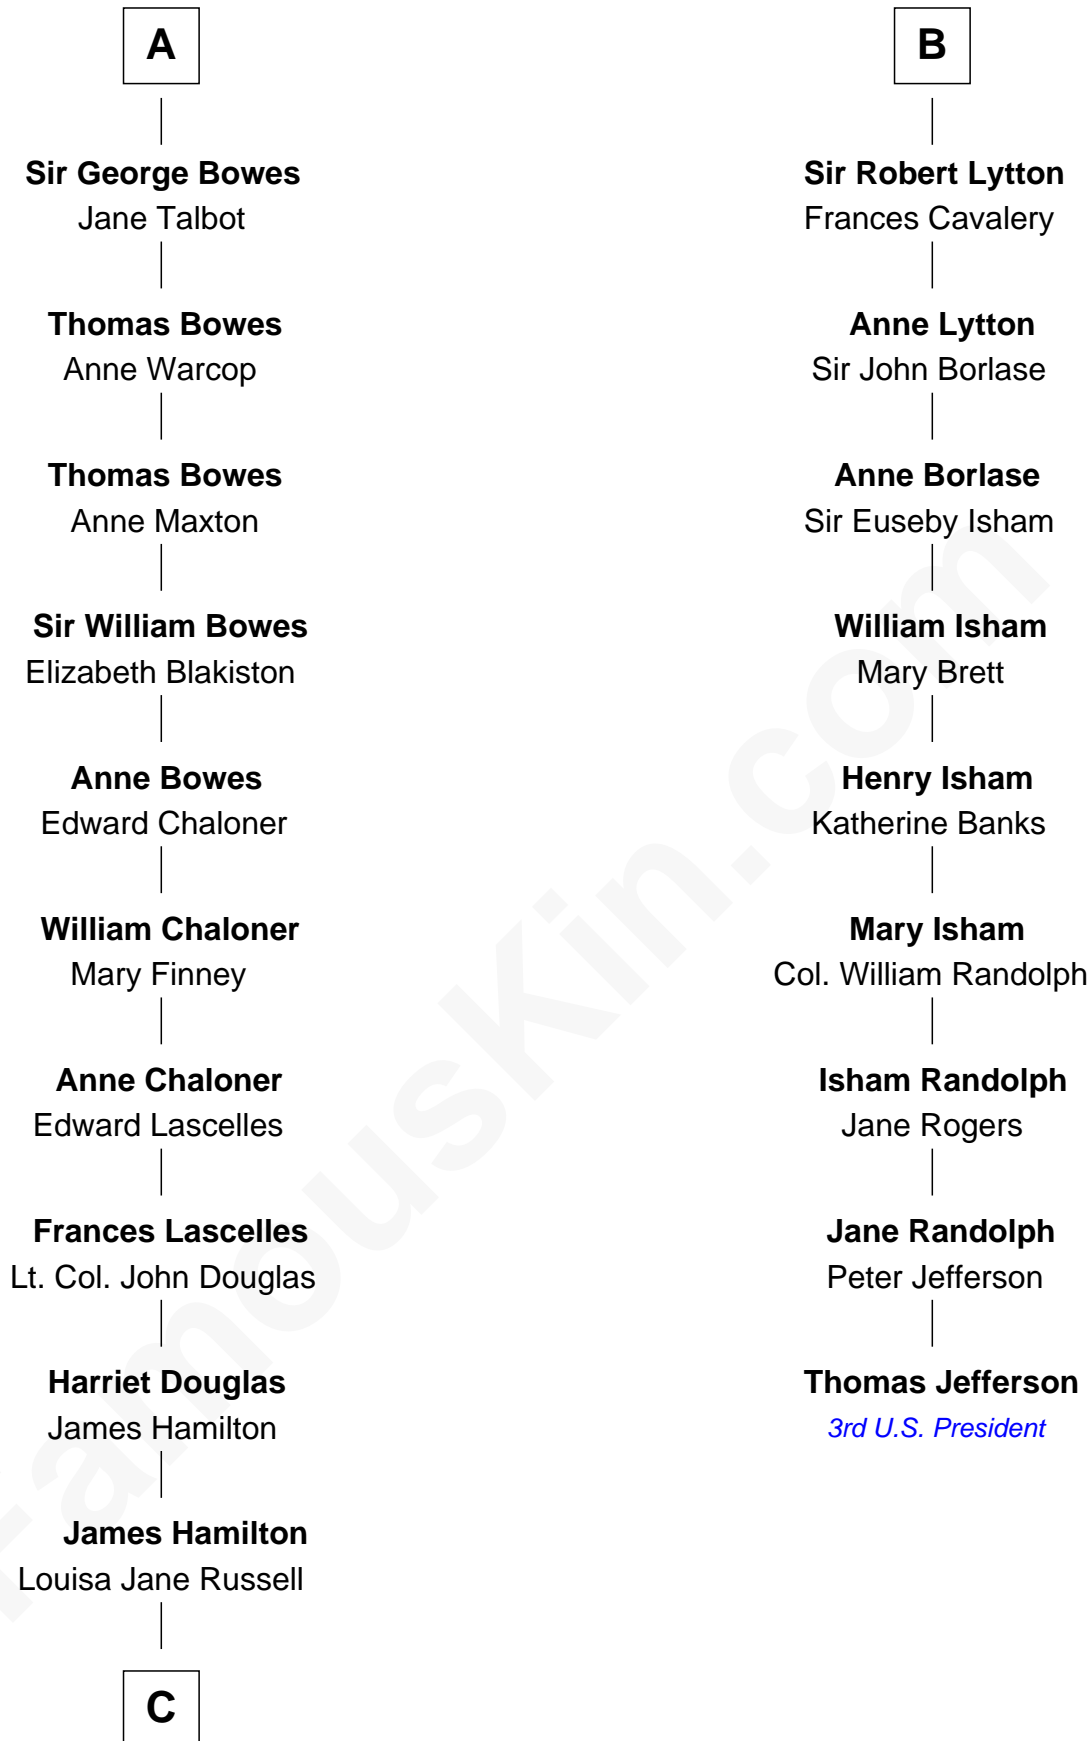

**FamousKin.com**  
**Relationship Chart of**  
**Sarah Ferguson**  
*Duchess of York*

15th cousin 6 times removed of

**Thomas Jefferson**

*3rd U.S. President and Signer of the Declaration of Independence*

**Sir Geoffrey le Scrope**

Ivetta de Ros

**C**

**Louisa Jane Hamilton**

William Henry Walter Montagu-Douglas-Scott

**Herbert Andrew Montagu-Douglas-Scott**

Marie Josephine Edwards

**Marian Louisa Montagu-Douglas-Scott**