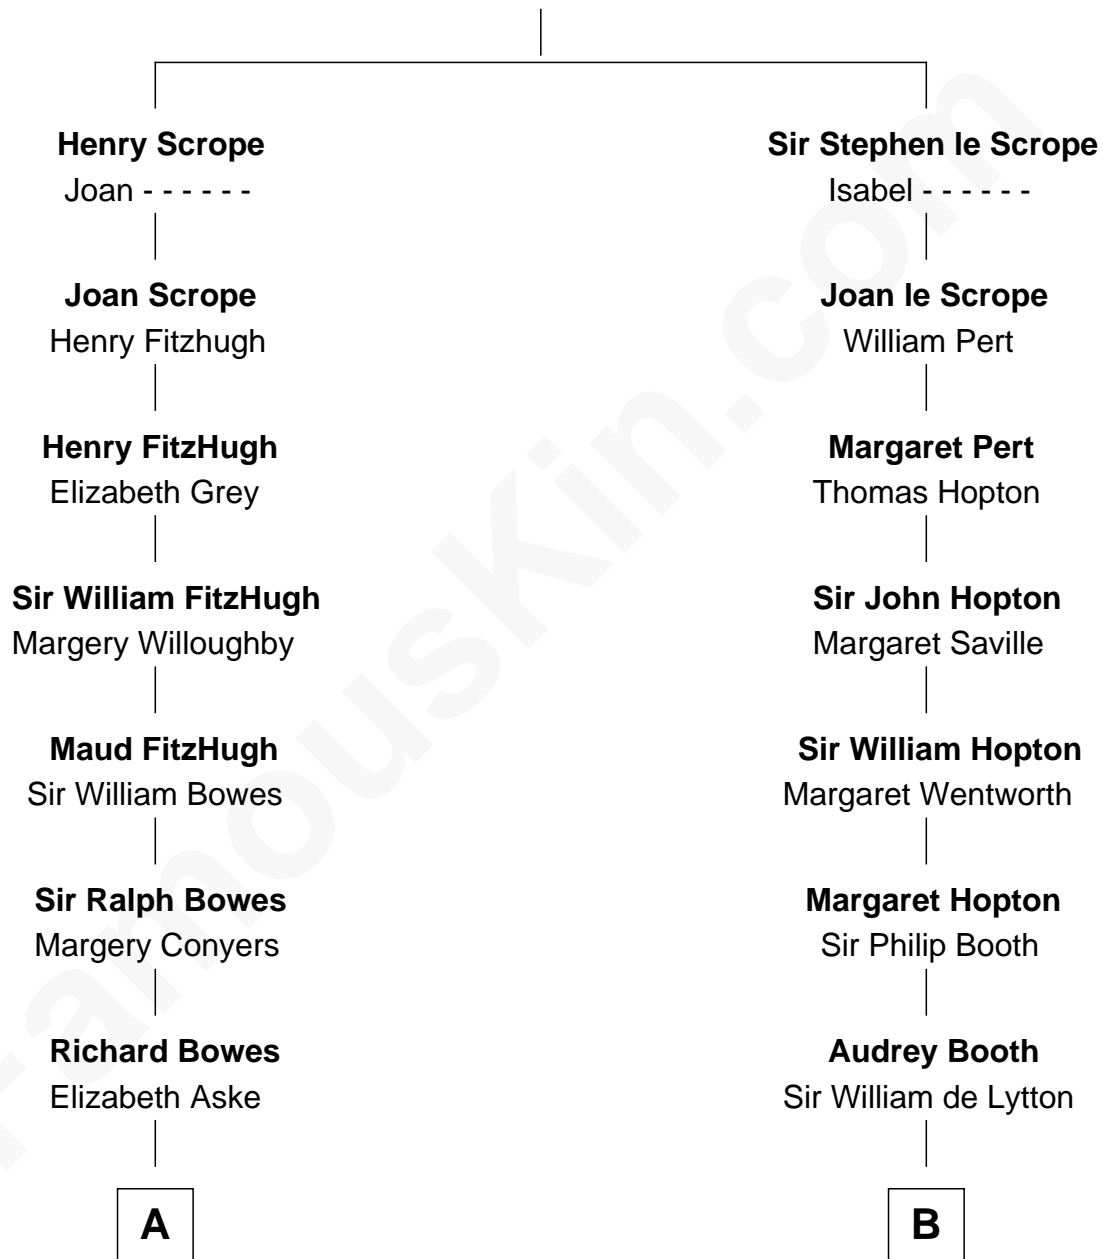

**FamousKin.com**  
**Relationship Chart of**  
**Sarah Ferguson**  
*Duchess of York*

15th cousin 6 times removed of

**Thomas Jefferson**

*3rd U.S. President and Signer of the Declaration of Independence*

**Sir Geoffrey le Scrope**

Ivetta de Ros

**C**

**Louisa Jane Hamilton**

William Henry Walter Montagu-Douglas-Scott

**Herbert Andrew Montagu-Douglas-Scott**

Marie Josephine Edwards

**Marian Louisa Montagu-Douglas-Scott**

Andrew Henry Ferguson

**Ronald Ivor Ferguson**

Susan Mary Wright

**Sarah Ferguson**

*Duchess of York*