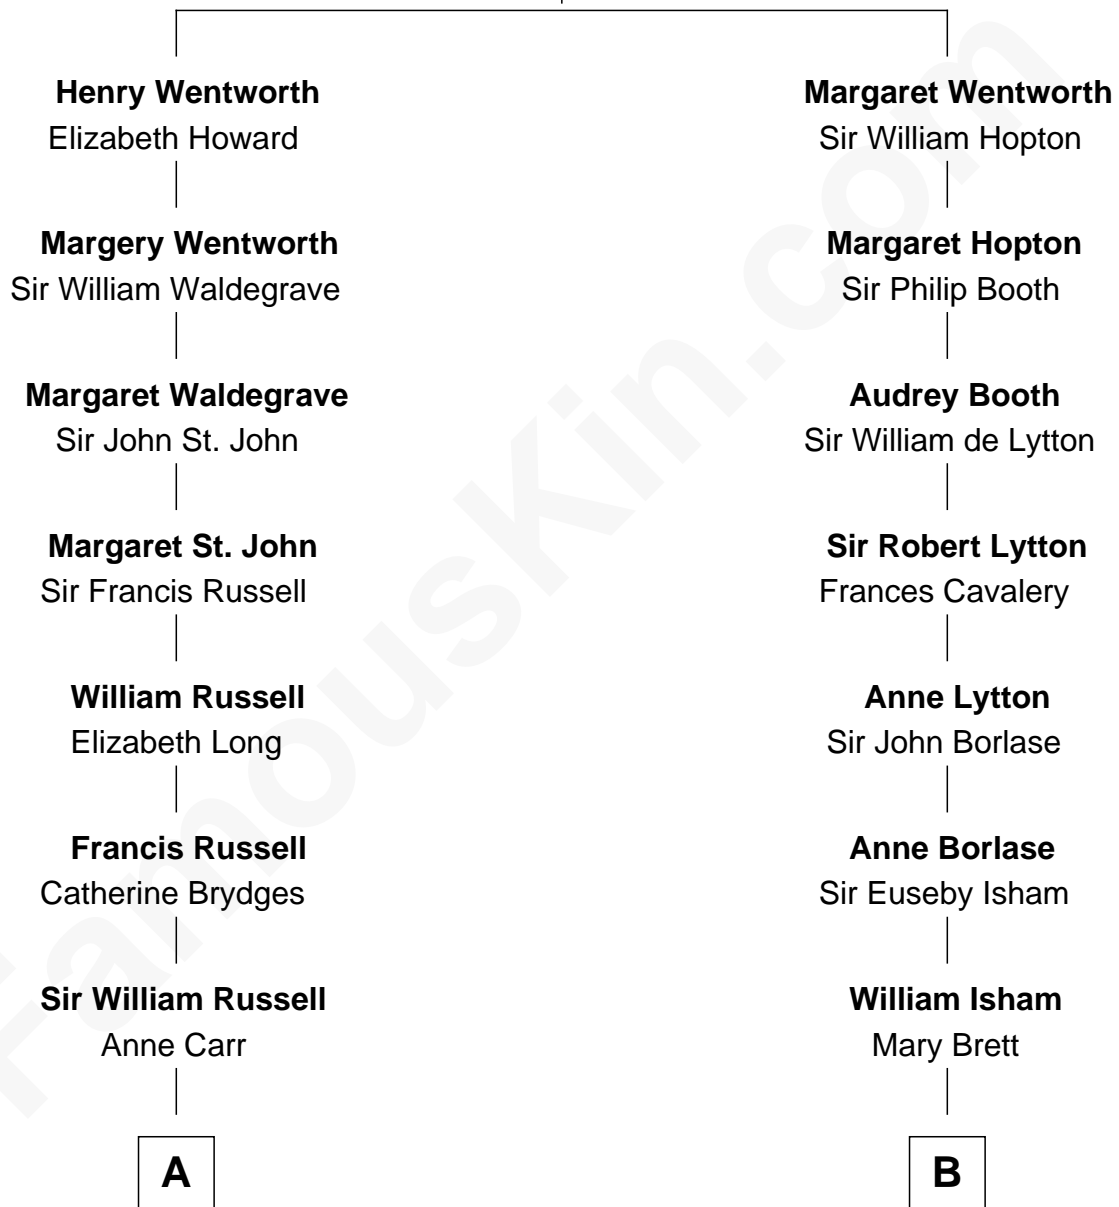

FamousKin.com Relationship Chart of

Sarah Ferguson

Duchess of York

11th cousin 6 times removed of

Thomas Jefferson

3rd U.S. President and Signer of the Declaration of Independence

Sir Roger Wentworth

Margery Despencer

A

William Russell
Rachel Wriothesley

Sir Wriothesley Russell
Elizabeth Howland

John Russell
Gertrude Leveson-Gower

Francis Russell
Elizabeth Keppel

Sir John Russell
Georgiana Gordon

Louisa Jane Russell
James Hamilton

Louisa Jane Hamilton
William Henry Walter Montagu-Douglas-Scott

Herbert Andrew Montagu-Douglas-Scott
Marie Josephine Edwards

Marian Louisa Montagu-Douglas-Scott
Andrew Henry Ferguson

Ronald Ivor Ferguson
Susan Mary Wright