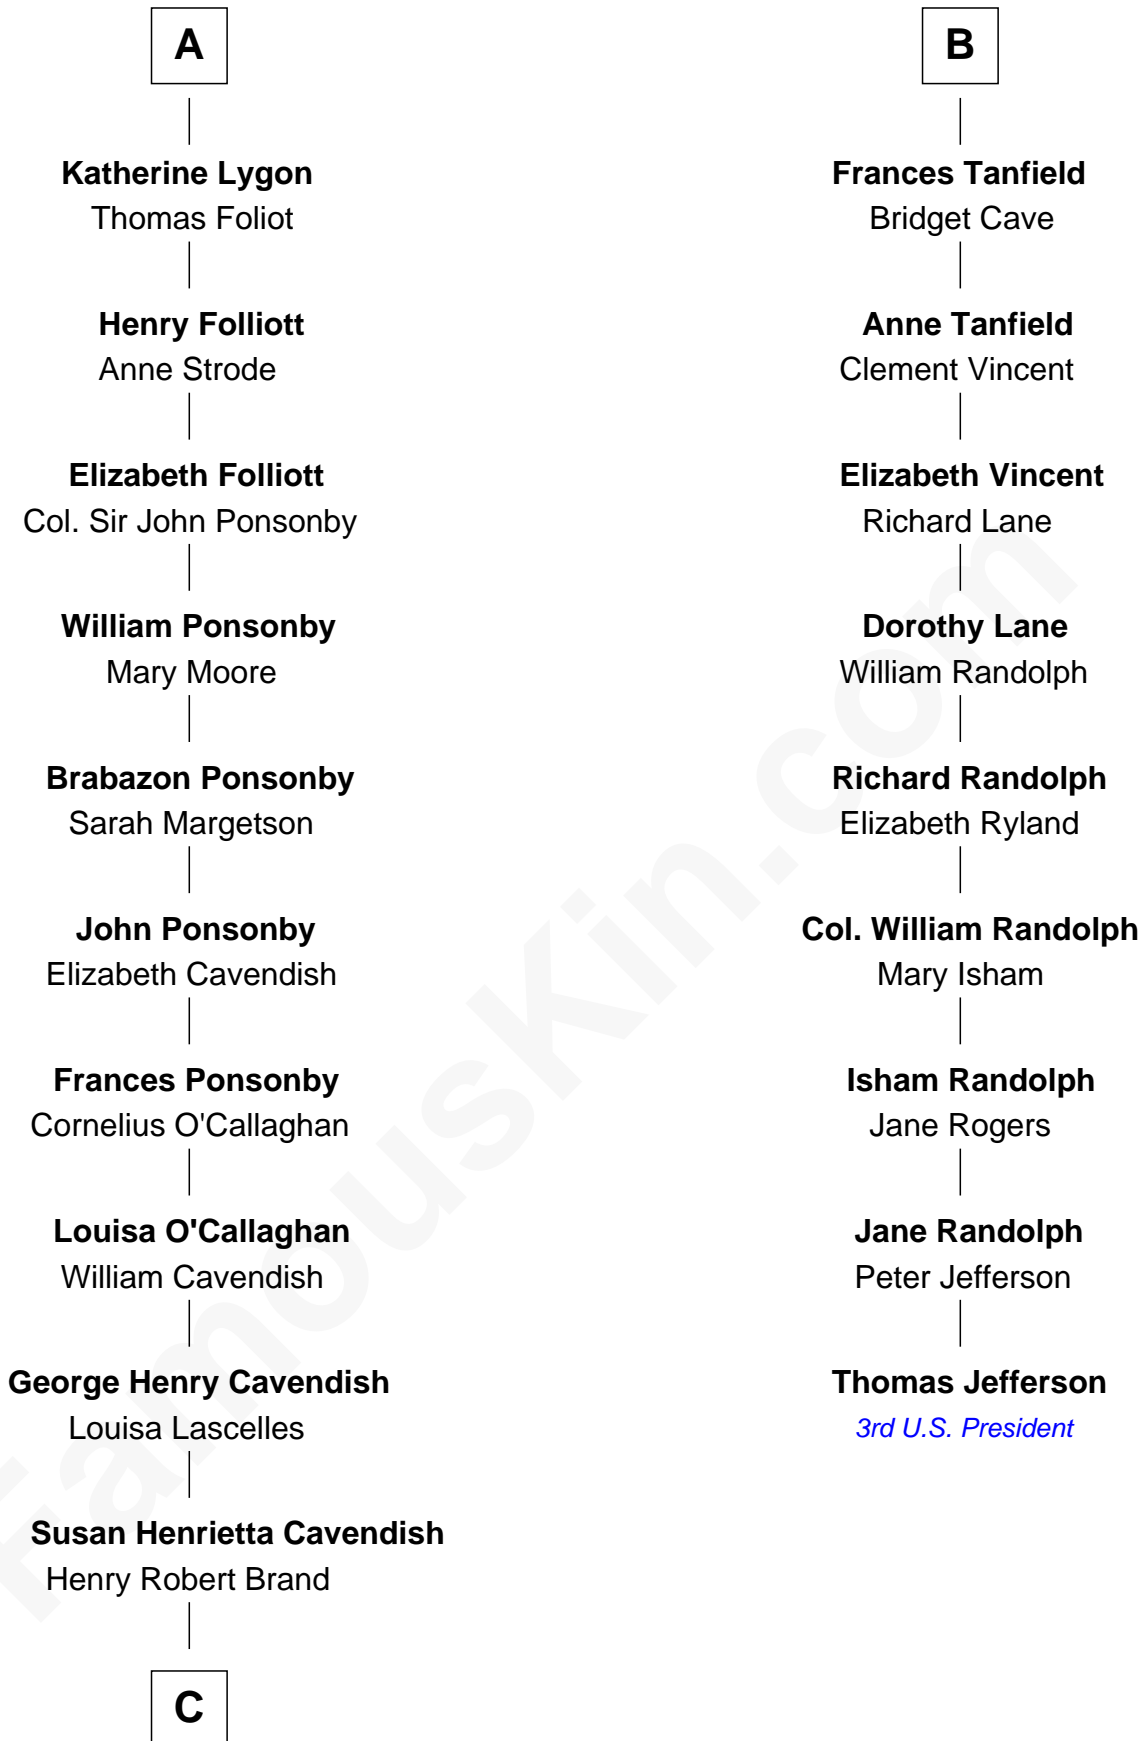

# FamousKin.com Relationship Chart of

**Sarah Ferguson**

*Duchess of York*

15th cousin 5 times removed of

**Thomas Jefferson**

*3rd U.S. President and Signer of the Declaration of Independence*

**Humphrey de Bohun**

Elizabeth Plantagenet

**Sir William de Bohun**  
Elizabeth de Badlesmere

**Elizabeth de Bohun**  
Sir Richard Fitzalan

**Elizabeth Fitzalan**  
Sir Thomas Mowbray

**Isabel Mowbray**  
Sir James Berkeley

**Maurice Berkeley**  
Isabel Mead

**Anne Berkeley**  
Sir William Dennis

**Eleanor Dennis**  
William Lygon

**A**

**Sir William de Bohun**  
Elizabeth de Badlesmere

**Elizabeth de Bohun**  
Sir Richard Fitzalan

**Elizabeth Fitzalan**  
Sir Thomas Mowbray

**Margaret Mowbray**  
Sir Robert Howard

**Katherine Howard**  
Sir Edward Neville

**Catherine Neville**  
Robert Tanfield

**William Tanfield**  
Elizabeth Stavelly

**B**

**C**

—  
**Margaret Brand**

Algernon Francis Holford Ferguson