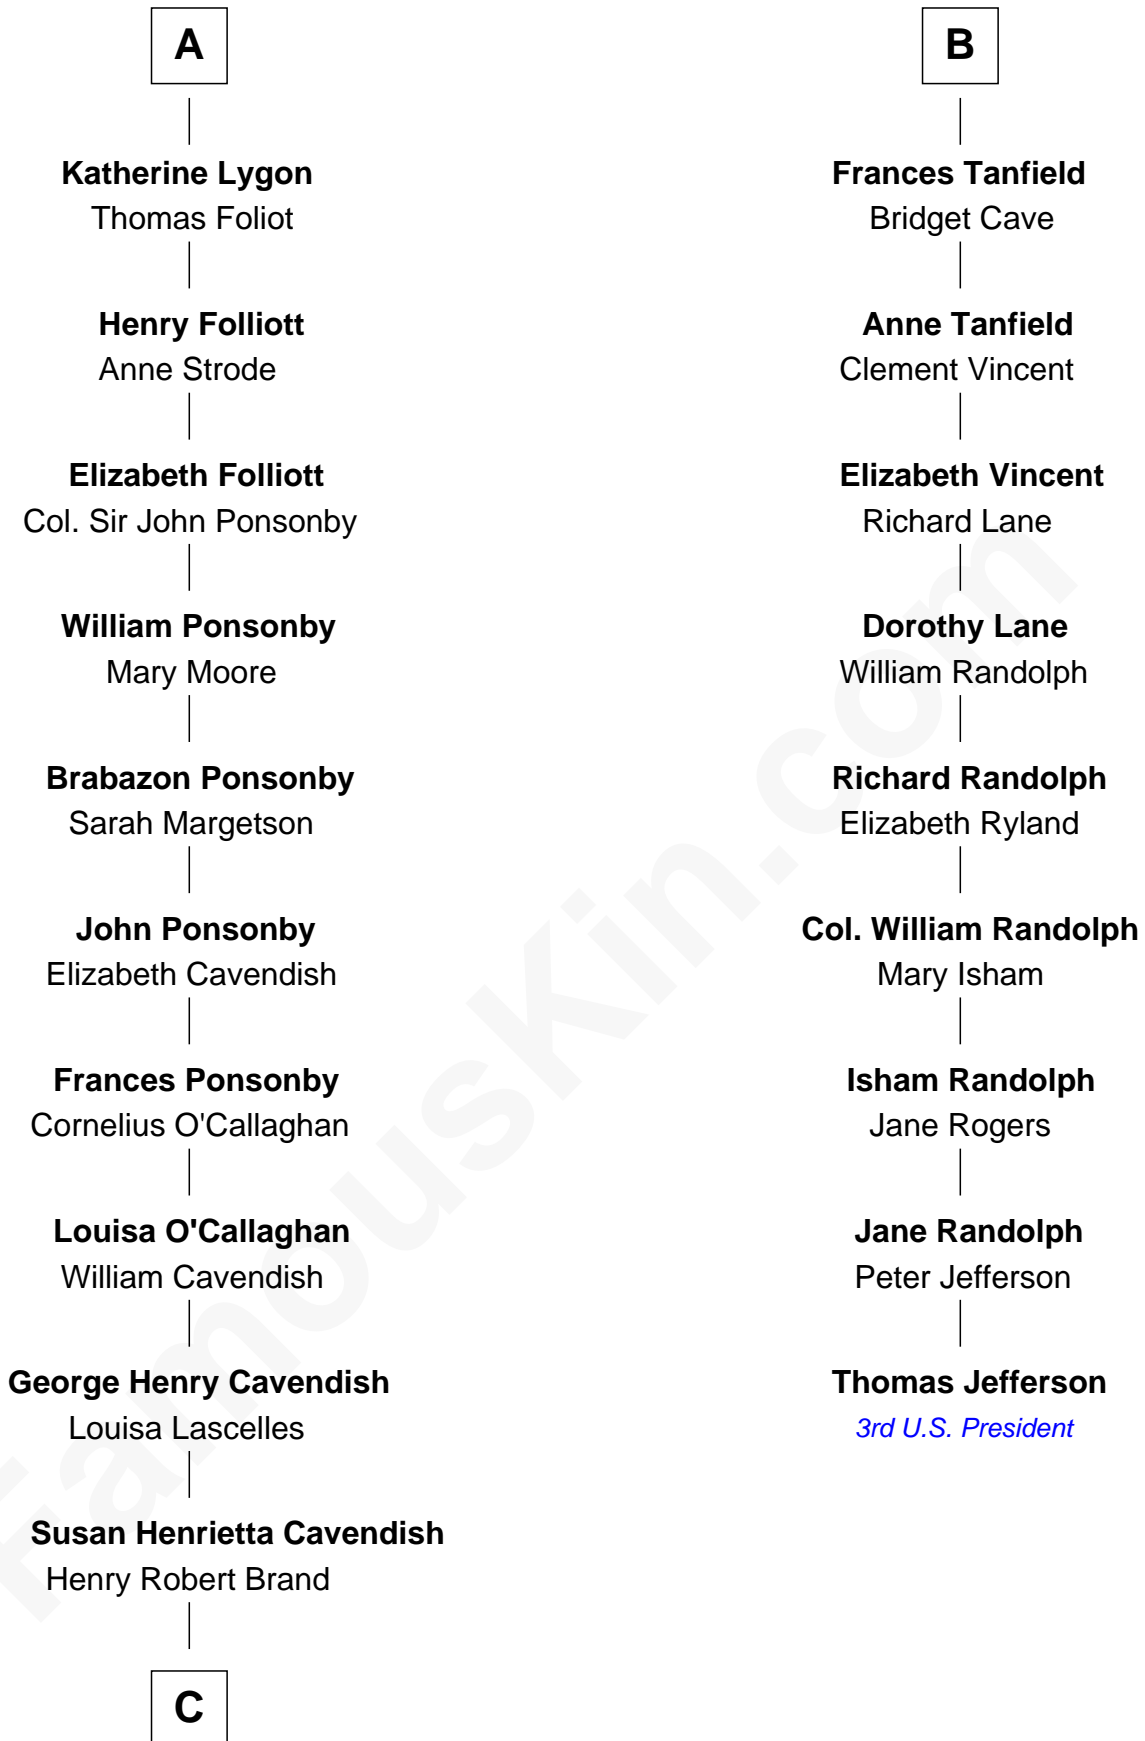

FamousKin.com Relationship Chart of

Sarah Ferguson

Duchess of York

15th cousin 5 times removed of

Thomas Jefferson

3rd U.S. President and Signer of the Declaration of Independence

Thomas of Brotherton

Alice de Hales

John de Segrave

Elizabeth de Segrave

John de Mowbray

Sir Thomas Mowbray

Elizabeth Fitzalan

Margaret Mowbray

Sir Robert Howard

Katherine Howard

Sir Edward Neville

Catherine Neville

Robert Tanfield

William Tanfield

Elizabeth Stavelly

B

C

—
Margaret Brand

Algernon Francis Holford Ferguson

—
Andrew Henry Ferguson

Marian Louisa Montagu-Douglas-Scott

—
Ronald Ivor Ferguson

Susan Mary Wright

—
Sarah Ferguson

Duchess of York

FamousKin.com