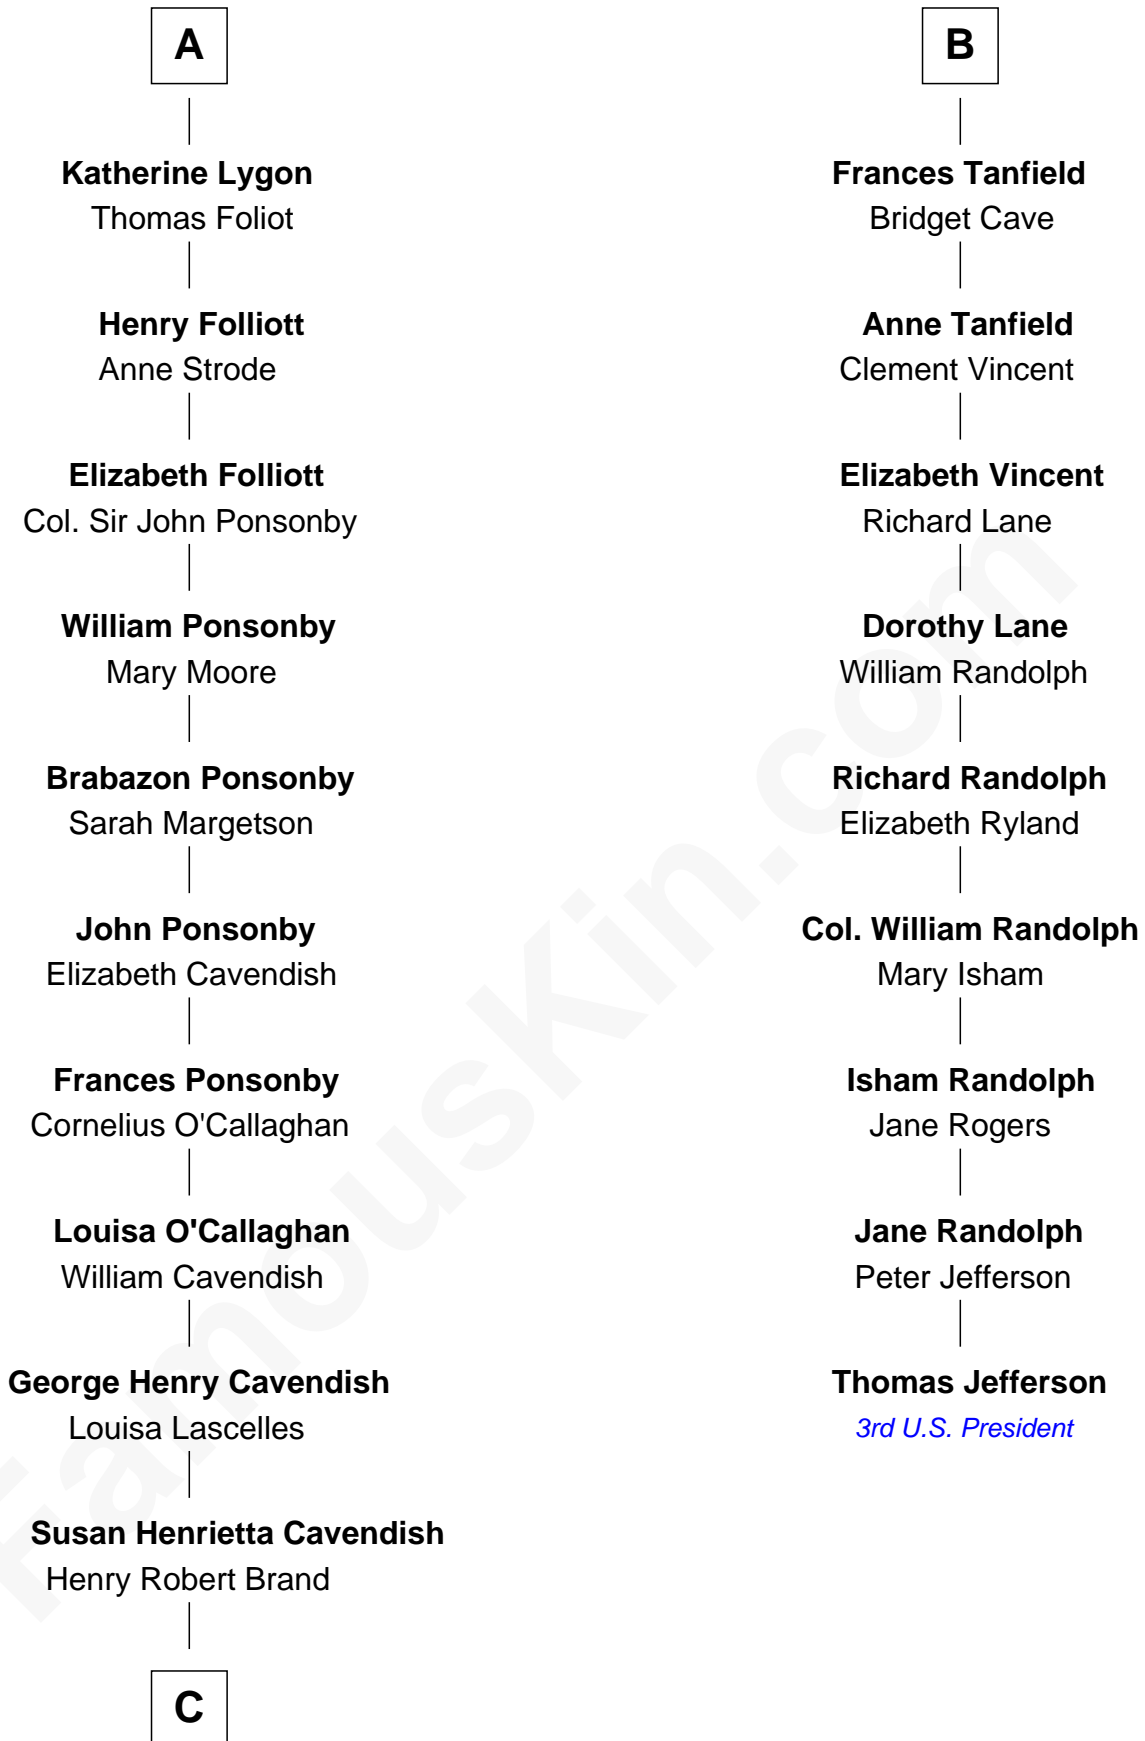

FamousKin.com Relationship Chart of

Sarah Ferguson

Duchess of York

15th cousin 5 times removed of

Thomas Jefferson

3rd U.S. President and Signer of the Declaration of Independence

Sir John de Mowbray

Aline de Braiose

Joan of Lancaster

John de Mowbray

Elizabeth de Segrave

Sir Thomas Mowbray

Elizabeth Fitzalan

Margaret Mowbray

Sir Robert Howard

Katherine Howard

Sir Edward Neville

Catherine Neville

Robert Tanfield

William Tanfield

Elizabeth Stavelly

B

C

—
Margaret Brand

Algernon Francis Holford Ferguson

—
Andrew Henry Ferguson

Marian Louisa Montagu-Douglas-Scott

—
Ronald Ivor Ferguson

Susan Mary Wright

—
Sarah Ferguson

Duchess of York

FamousKin.com