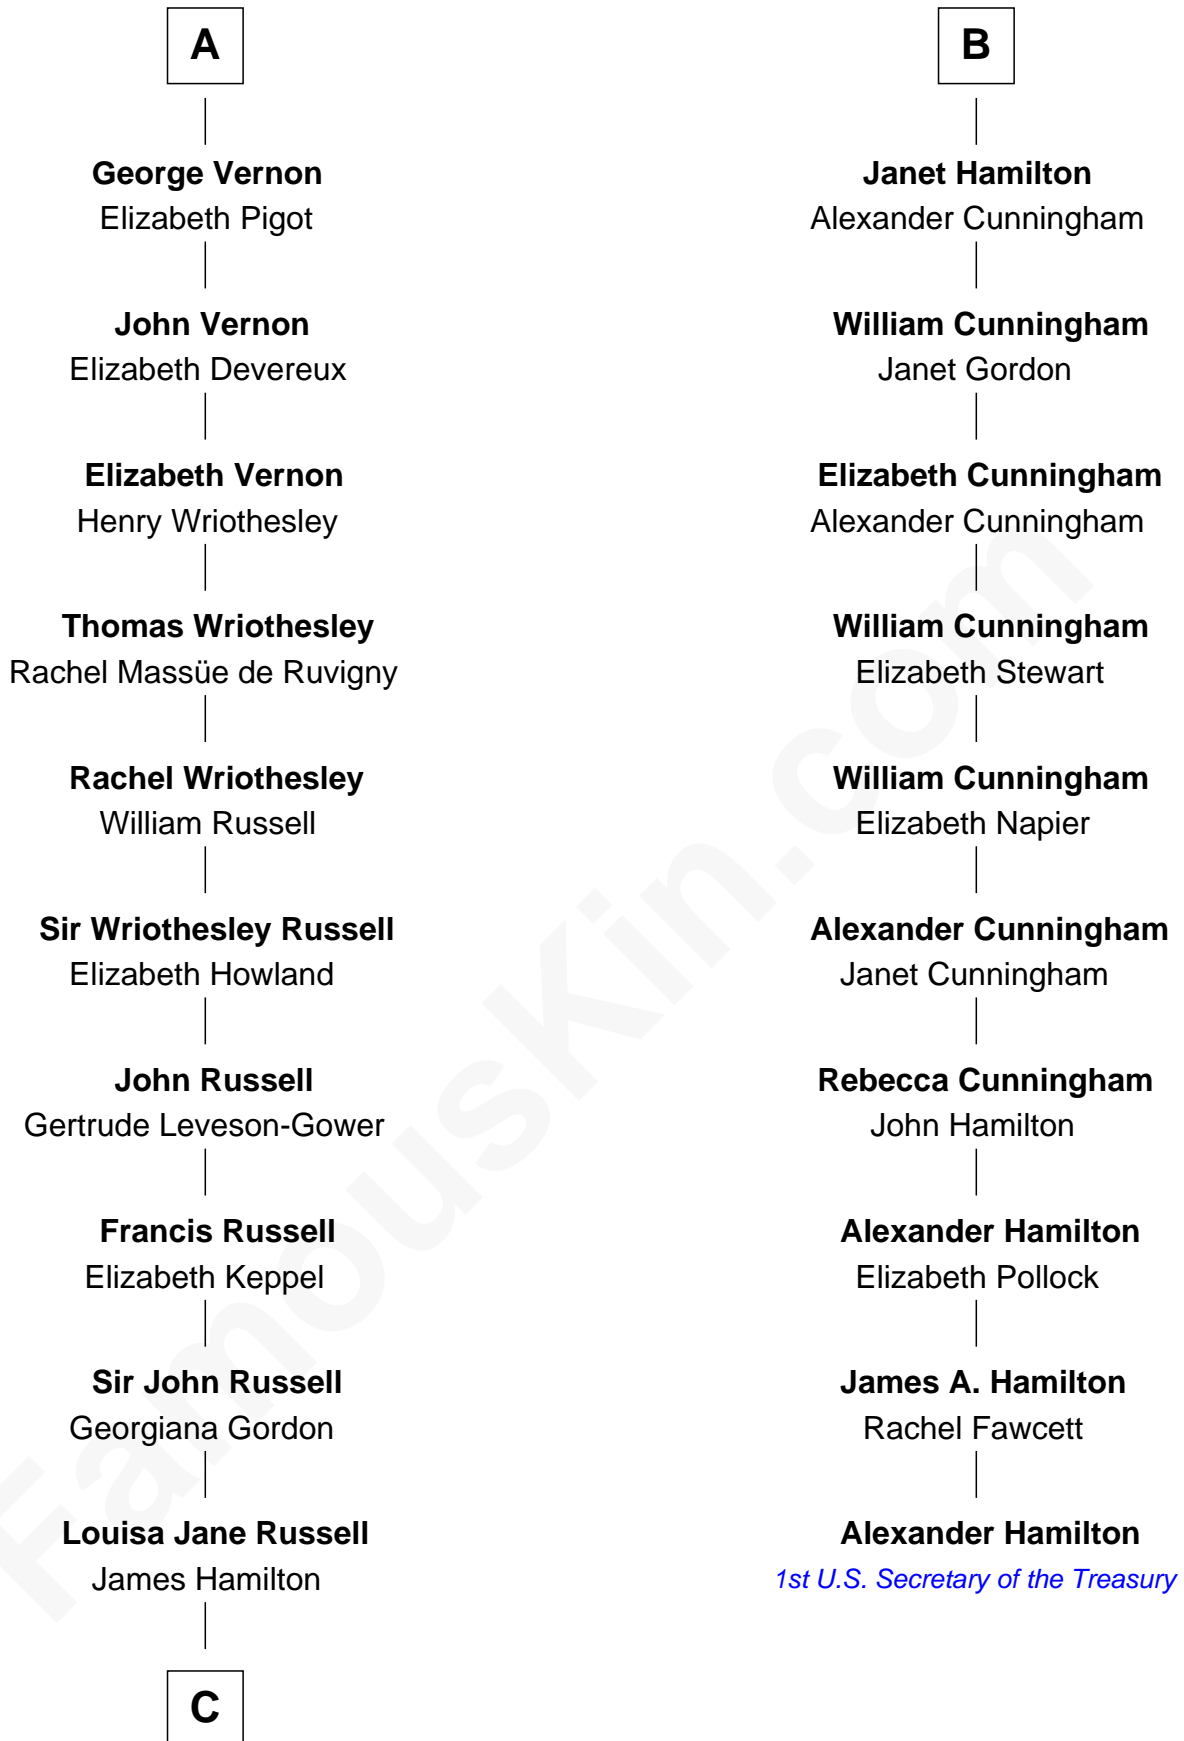

FamousKin.com Relationship Chart of

Sarah Ferguson

Duchess of York

16th cousin 5 times removed of

Alexander Hamilton

1st U.S. Secretary of the Treasury

C

Louisa Jane Hamilton

William Henry Walter Montagu-Douglas-Scott

Herbert Andrew Montagu-Douglas-Scott

Marie Josephine Edwards

Marian Louisa Montagu-Douglas-Scott

Andrew Henry Ferguson

Ronald Ivor Ferguson

Susan Mary Wright

Sarah Ferguson

Duchess of York