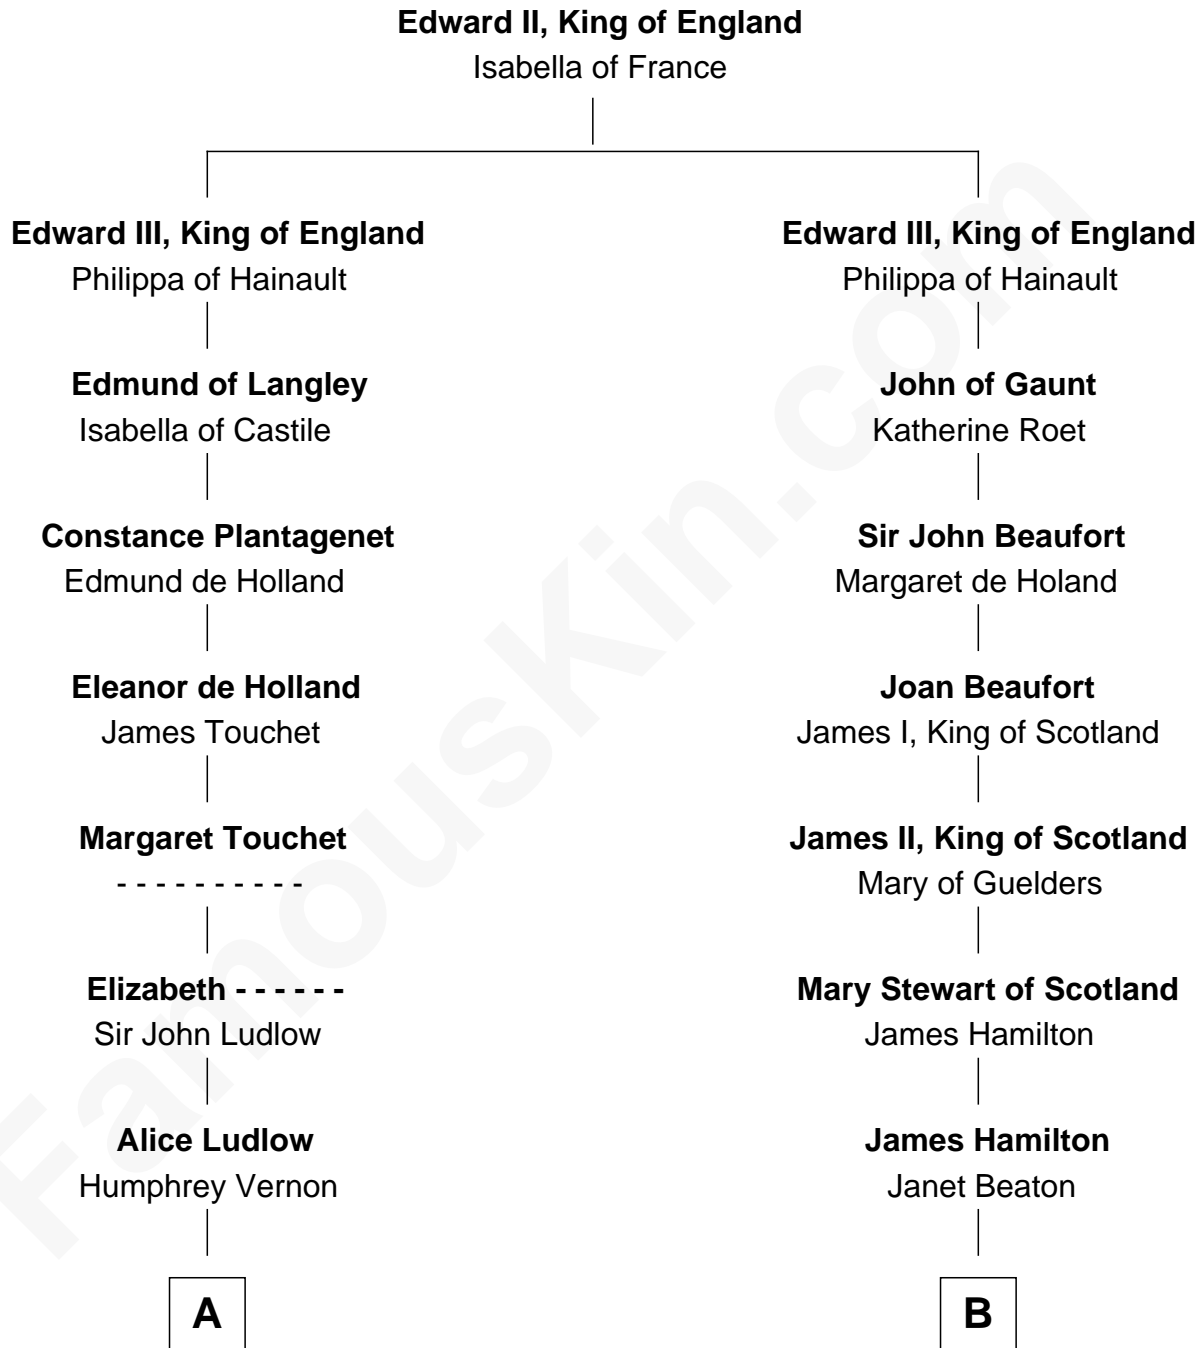

FamousKin.com Relationship Chart of

Sarah Ferguson

Duchess of York

16th cousin 5 times removed of

Alexander Hamilton

1st U.S. Secretary of the Treasury

C

Louisa Jane Hamilton

William Henry Walter Montagu-Douglas-Scott

Herbert Andrew Montagu-Douglas-Scott

Marie Josephine Edwards

Marian Louisa Montagu-Douglas-Scott

Andrew Henry Ferguson

Ronald Ivor Ferguson

Susan Mary Wright

Sarah Ferguson

Duchess of York