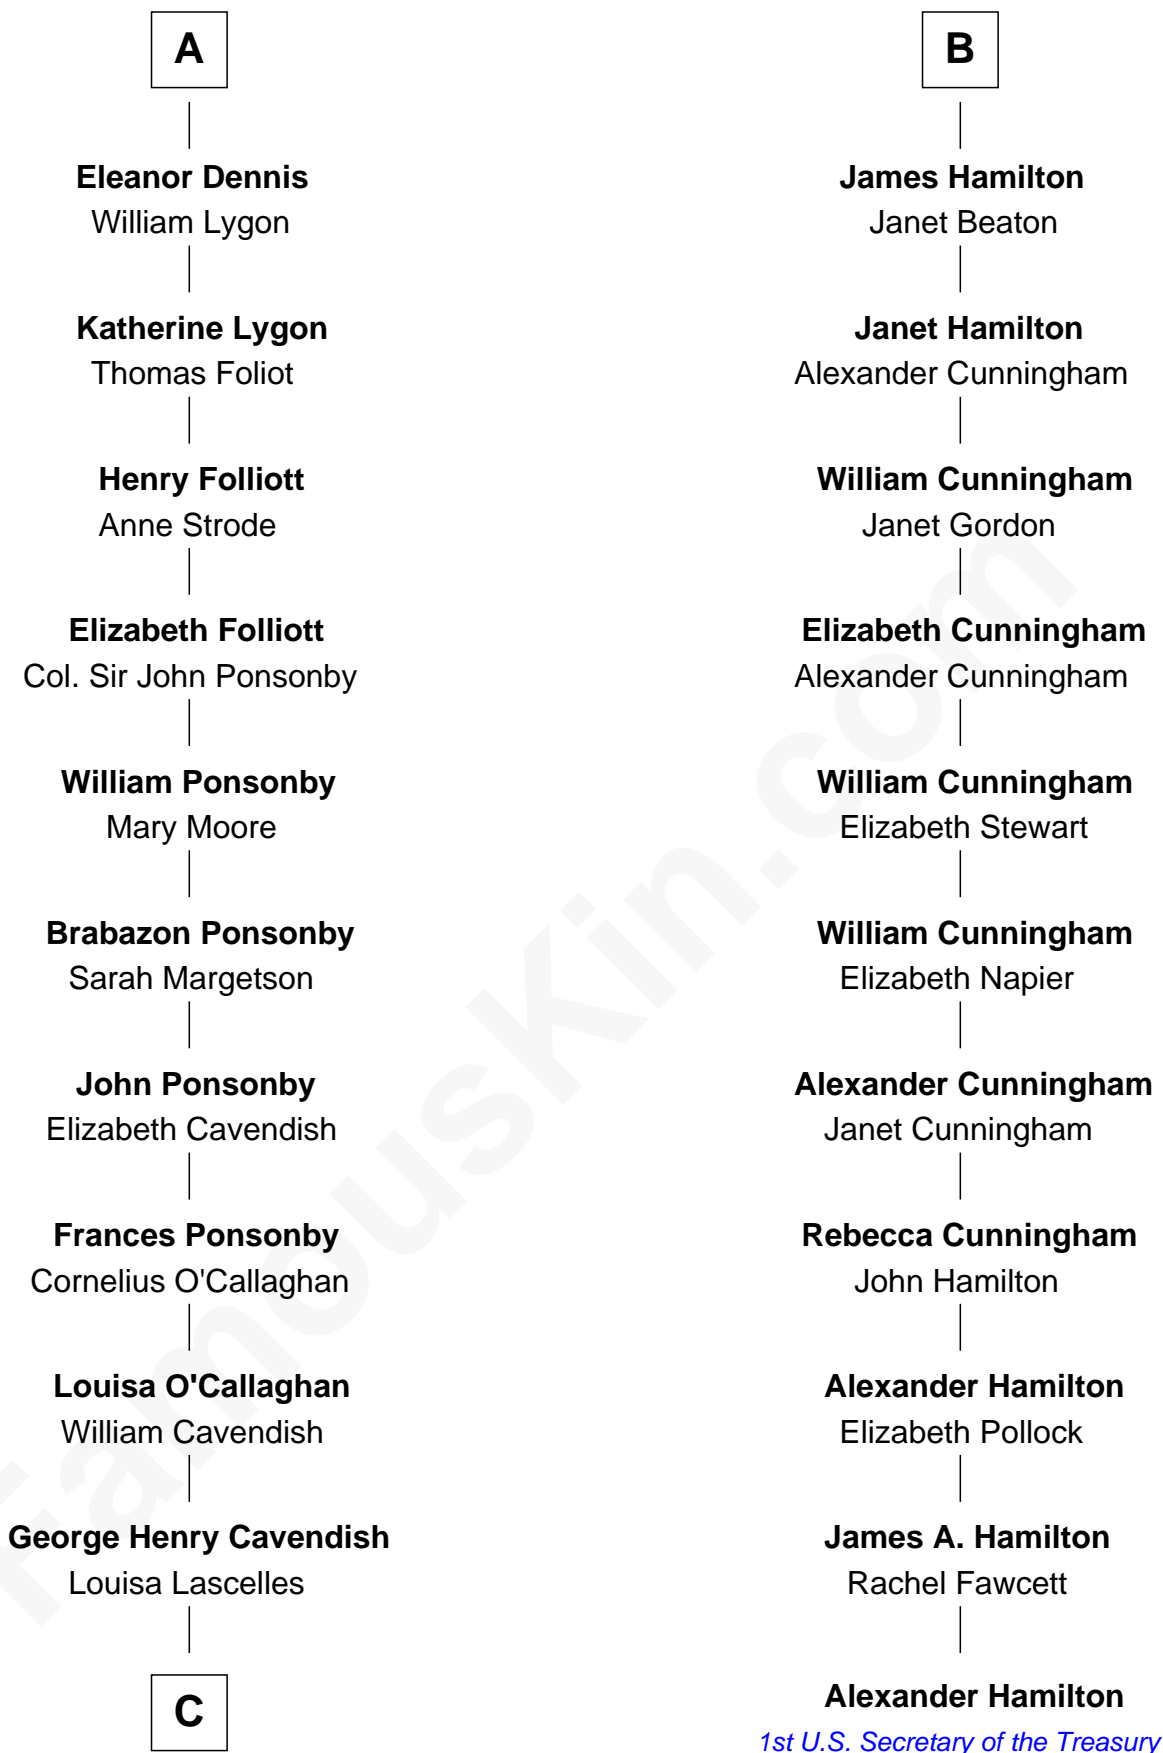

## Relationship Chart of

### Sarah Ferguson

*Duchess of York*

17th cousin 4 times removed of

**Alexander Hamilton**  
*1st U.S. Secretary of the Treasury*

**C**

—  
**Susan Henrietta Cavendish**

Henry Robert Brand

—  
**Margaret Brand**

Algernon Francis Holford Ferguson

—  
**Andrew Henry Ferguson**

Marian Louisa Montagu-Douglas-Scott

—  
**Ronald Ivor Ferguson**

Susan Mary Wright

—  
**Sarah Ferguson**

*Duchess of York*

FamousKin.com