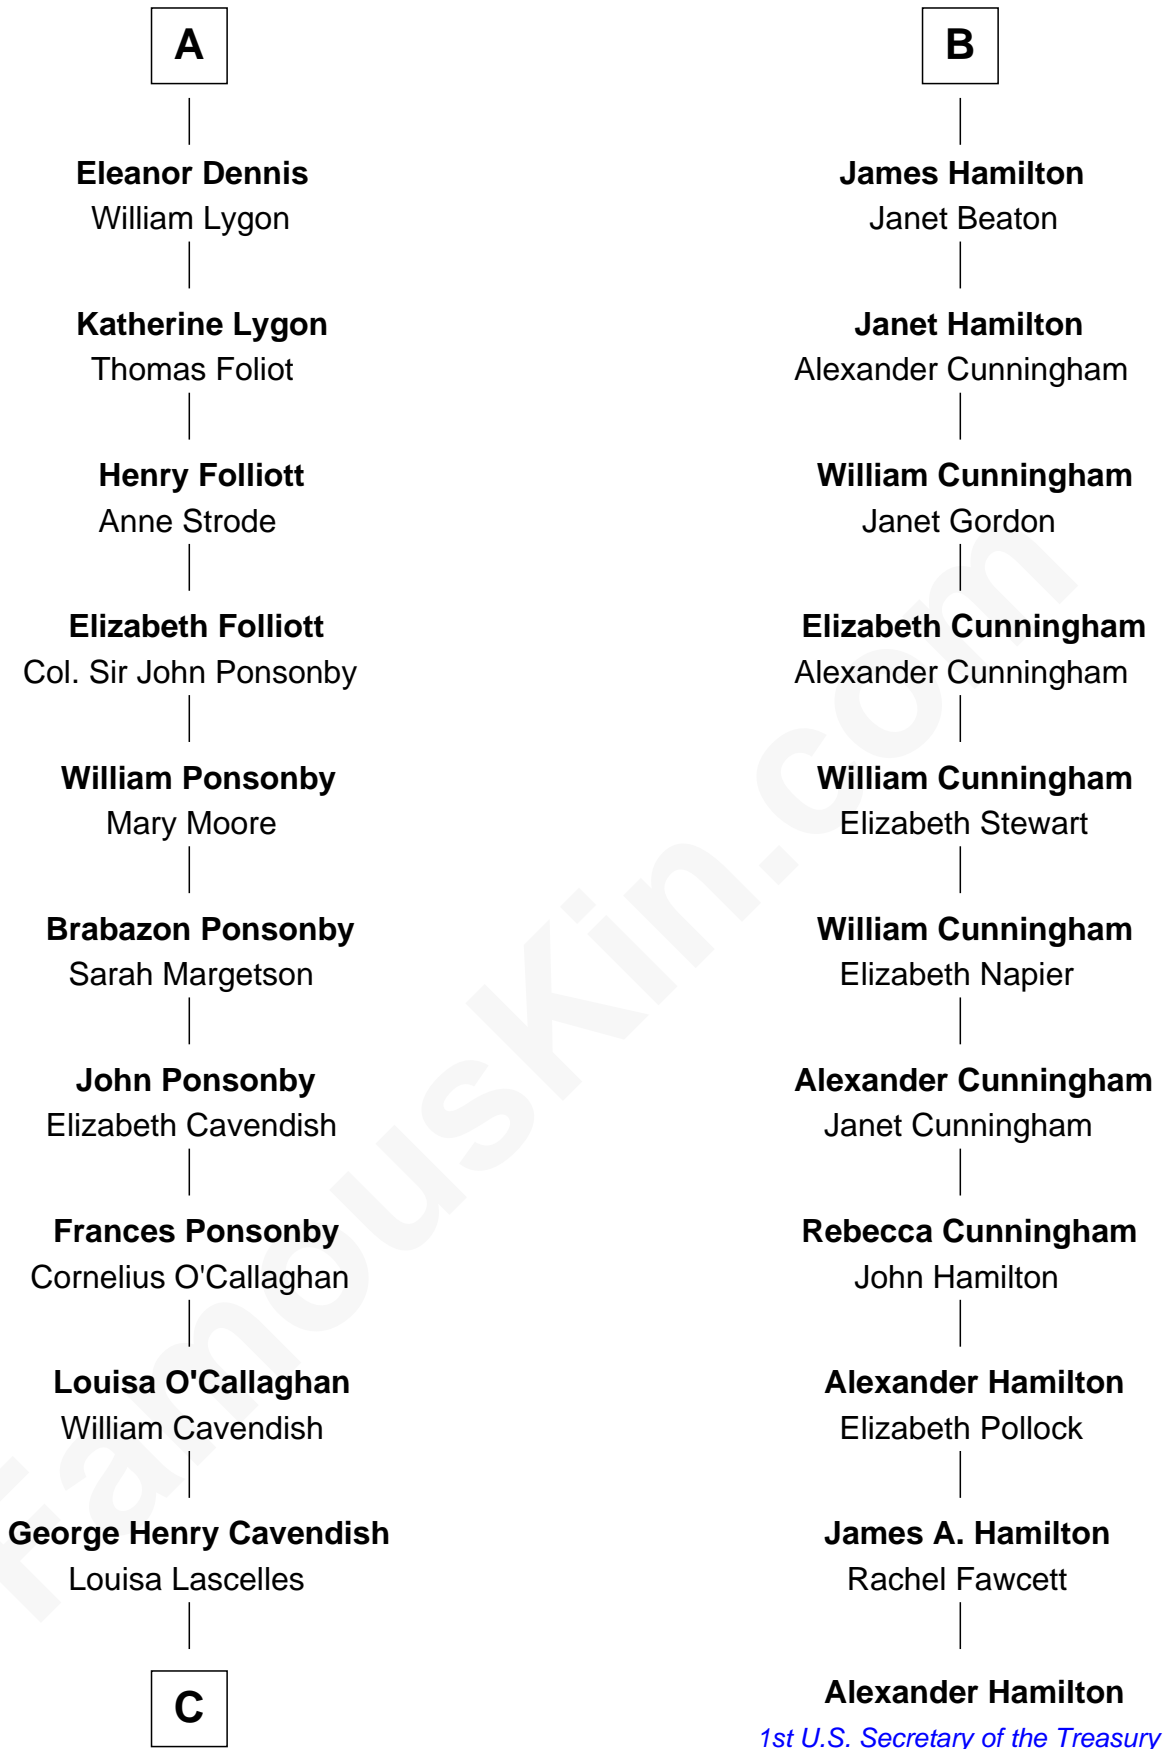

**FamousKin.com**  
**Relationship Chart of**  
**Sarah Ferguson**  
*Duchess of York*

17th cousin 4 times removed of

**Alexander Hamilton**  
*1st U.S. Secretary of the Treasury*

**C**

—  
**Susan Henrietta Cavendish**

Henry Robert Brand

—  
**Margaret Brand**

Algernon Francis Holford Ferguson

—  
**Andrew Henry Ferguson**

Marian Louisa Montagu-Douglas-Scott

—  
**Ronald Ivor Ferguson**

Susan Mary Wright

—  
**Sarah Ferguson**

*Duchess of York*