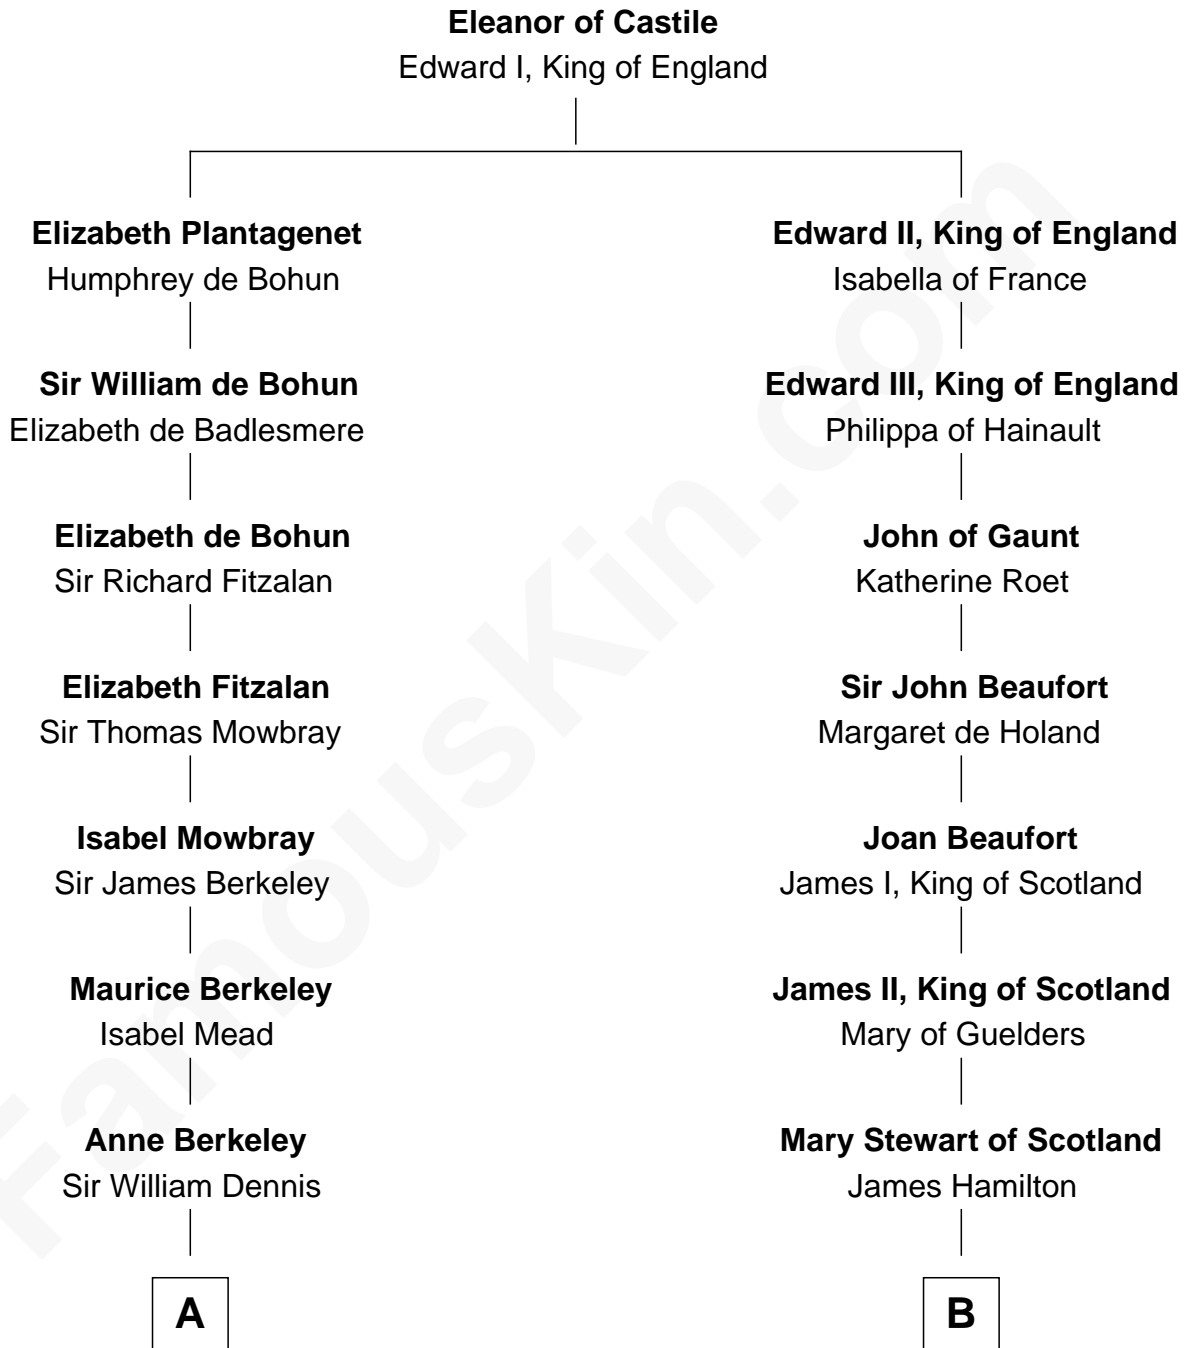

**FamousKin.com**  
**Relationship Chart of**  
**Sarah Ferguson**  
*Duchess of York*

17th cousin 4 times removed of

**Alexander Hamilton**  
*1st U.S. Secretary of the Treasury*

**C**

—  
**Susan Henrietta Cavendish**

Henry Robert Brand

—  
**Margaret Brand**

Algernon Francis Holford Ferguson

—  
**Andrew Henry Ferguson**

Marian Louisa Montagu-Douglas-Scott

—  
**Ronald Ivor Ferguson**

Susan Mary Wright

—  
**Sarah Ferguson**

*Duchess of York*