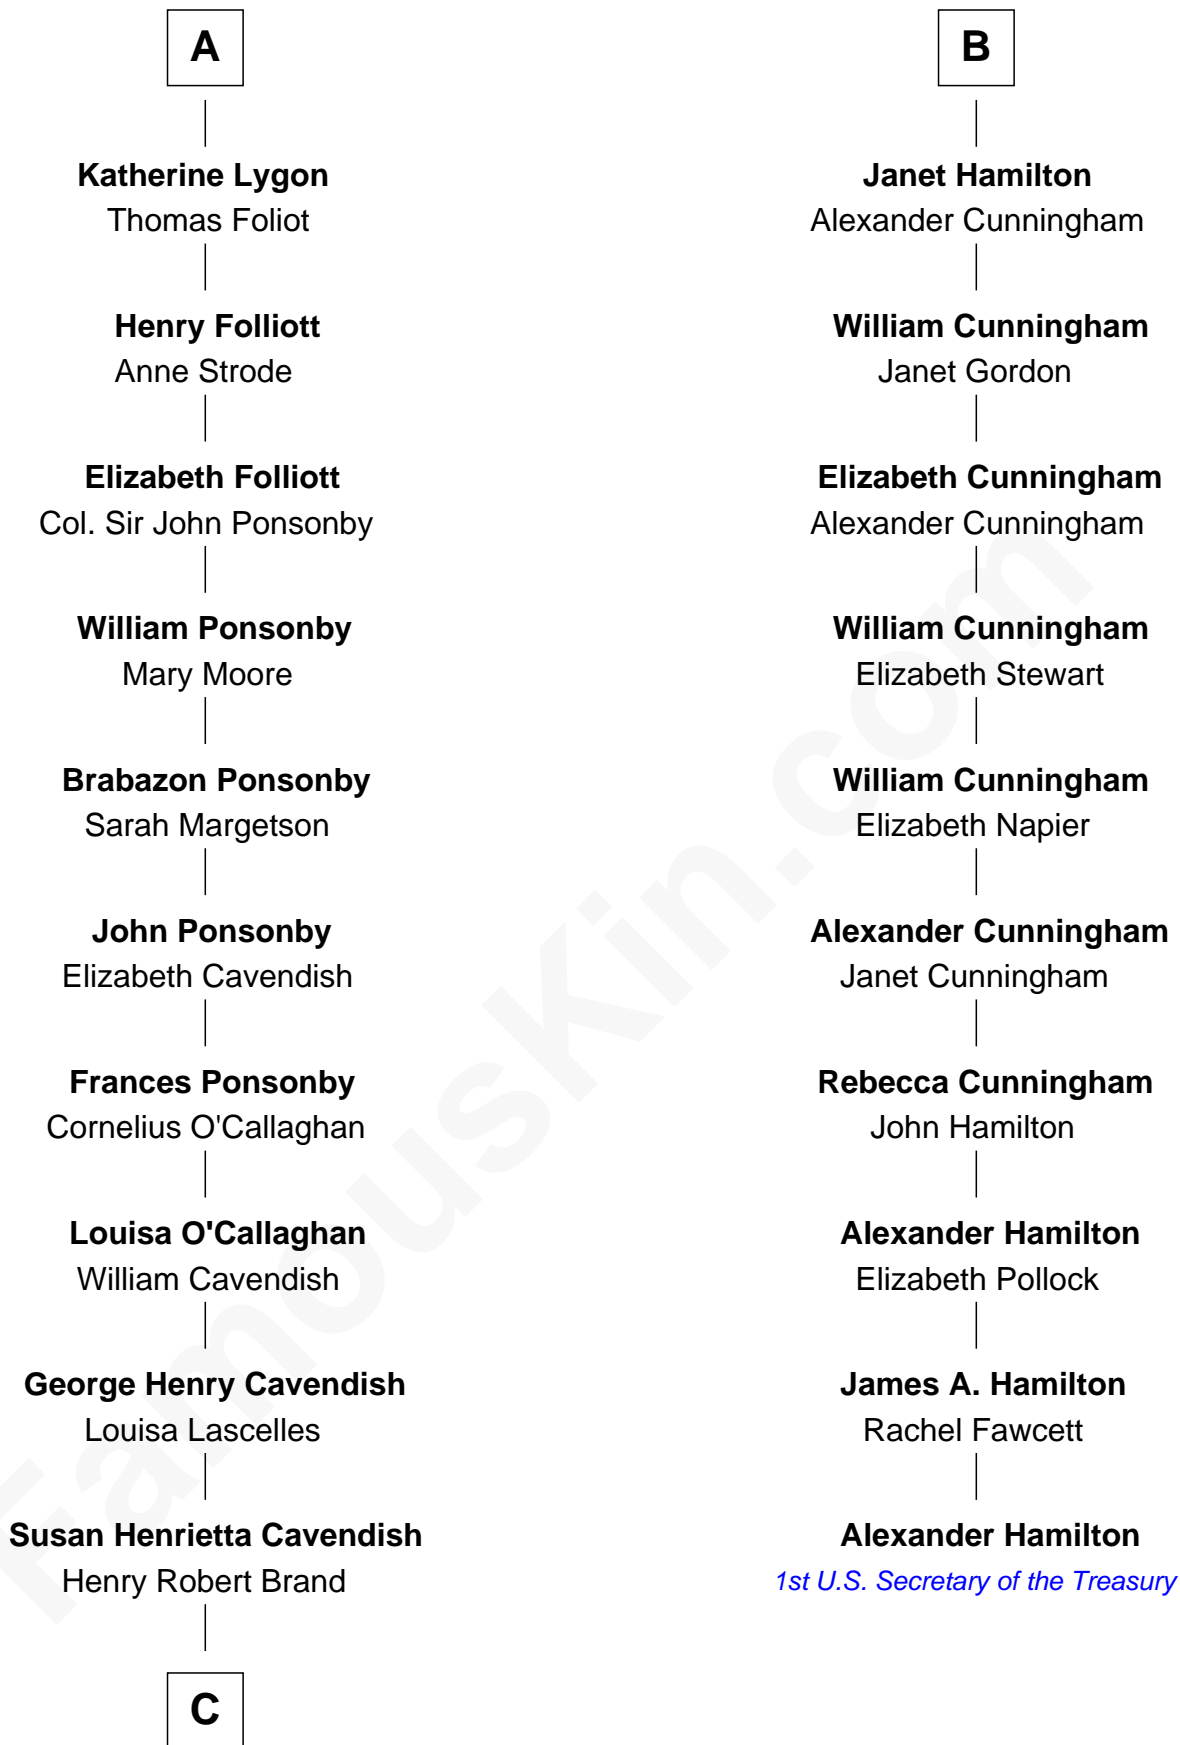

# FamousKin.com Relationship Chart of

**Sarah Ferguson**

*Duchess of York*

16th cousin 4 times removed of

**Alexander Hamilton**

*1st U.S. Secretary of the Treasury*

**Henry Plantagenet**

Maud de Chaworth

Richard Fitzalan

**Alice Fitzalan**

Sir Thomas de Holand

**Margaret de Holand**

Sir John Beaufort

**Joan Beaufort**

James I, King of Scotland

**James II, King of Scotland**

Mary of Guelders

**Mary Stewart of Scotland**

James Hamilton

**James Hamilton**

Janet Beaton

**B**

**C**

—  
**Margaret Brand**

Algernon Francis Holford Ferguson

—  
**Andrew Henry Ferguson**

Marian Louisa Montagu-Douglas-Scott

—  
**Ronald Ivor Ferguson**

Susan Mary Wright

—  
**Sarah Ferguson**

*Duchess of York*

FamousKin.com