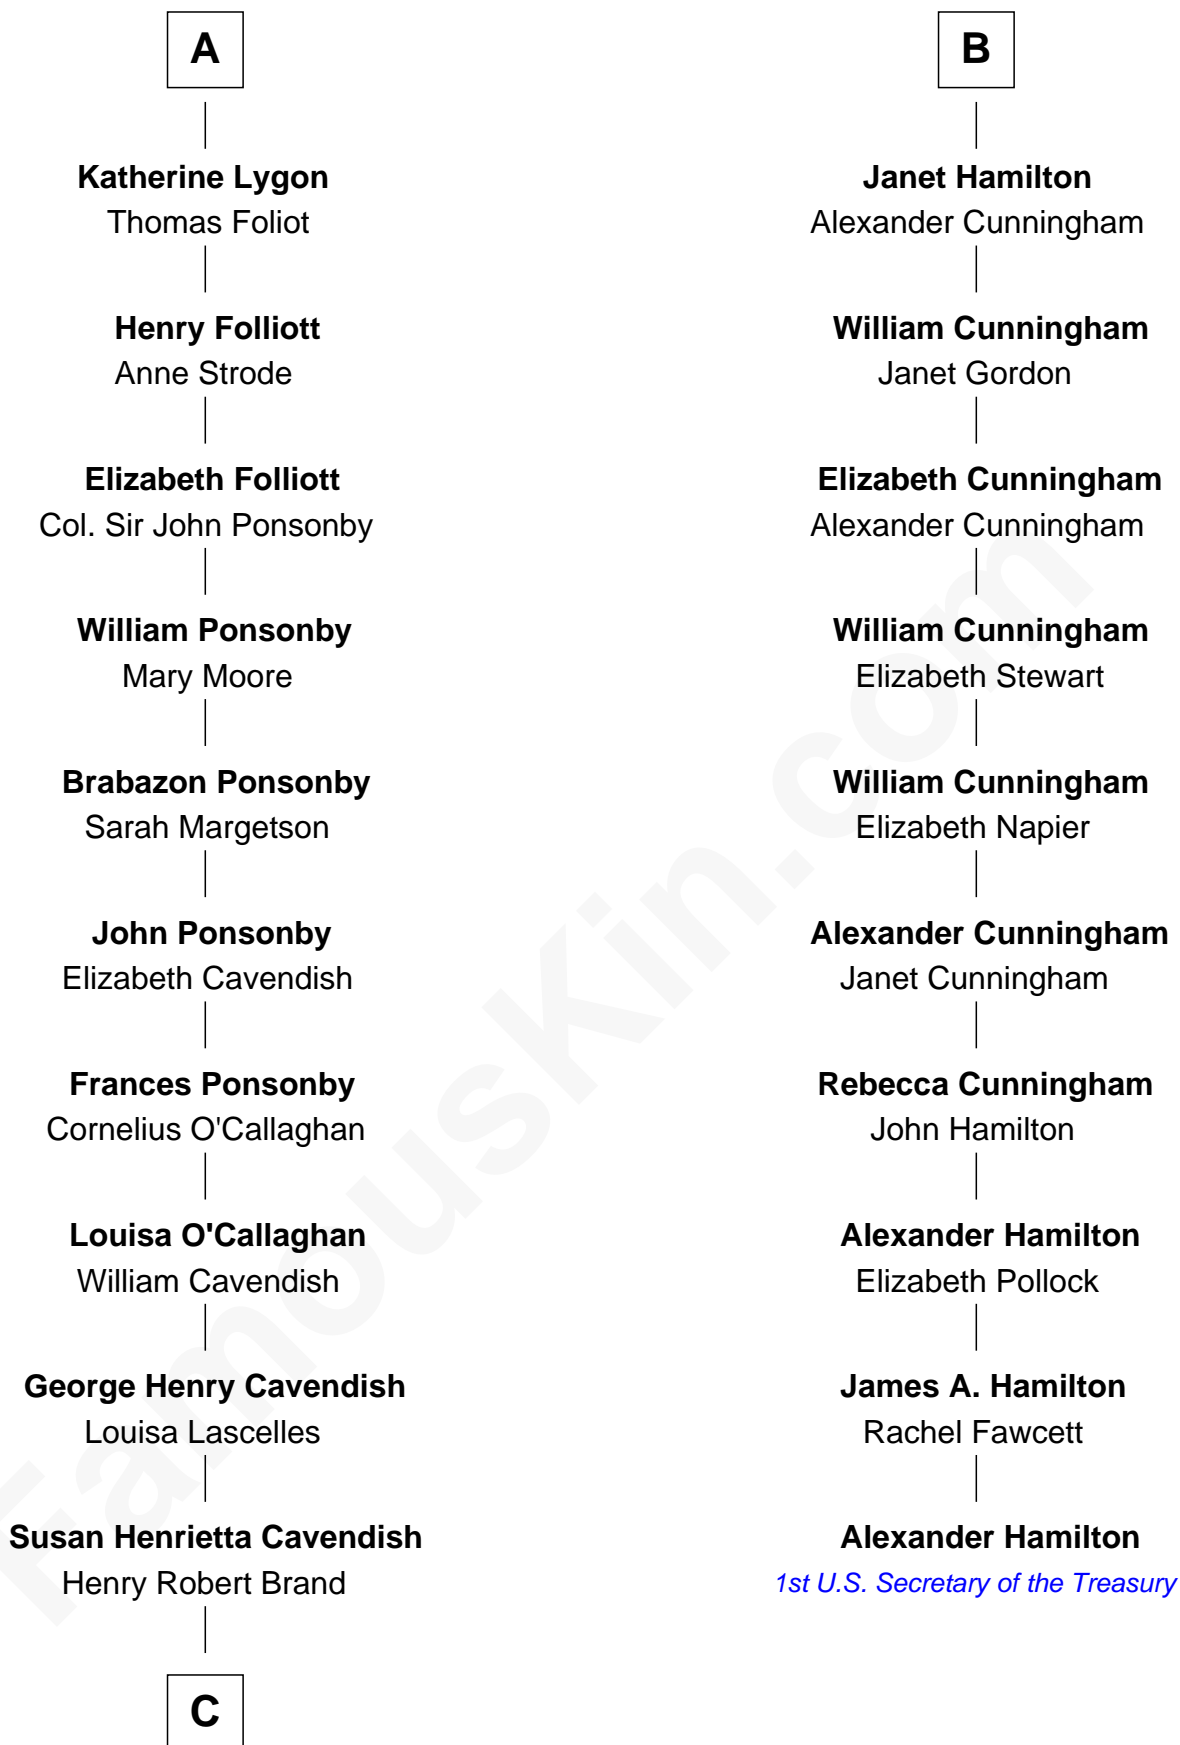

FamousKin.com Relationship Chart of

Sarah Ferguson

Duchess of York

16th cousin 4 times removed of

Alexander Hamilton

1st U.S. Secretary of the Treasury

Edmund Fitzalan

Alice de Warenne

Richard Fitzalan
Eleanor Plantagenet

Sir Richard Fitzalan
Elizabeth de Bohun

Elizabeth Fitzalan
Sir Thomas Mowbray

Isabel Mowbray
Sir James Berkeley

Maurice Berkeley
Isabel Mead

Anne Berkeley
Sir William Dennis

Eleanor Dennis
William Lygon

A

Richard Fitzalan
Eleanor Plantagenet

Alice Fitzalan
Sir Thomas de Holand

Margaret de Holand
Sir John Beaufort

Joan Beaufort
James I, King of Scotland

James II, King of Scotland
Mary of Guelders

Mary Stewart of Scotland
James Hamilton

James Hamilton
Janet Beaton

B

C

Margaret Brand

Algernon Francis Holford Ferguson

Andrew Henry Ferguson

Marian Louisa Montagu-Douglas-Scott