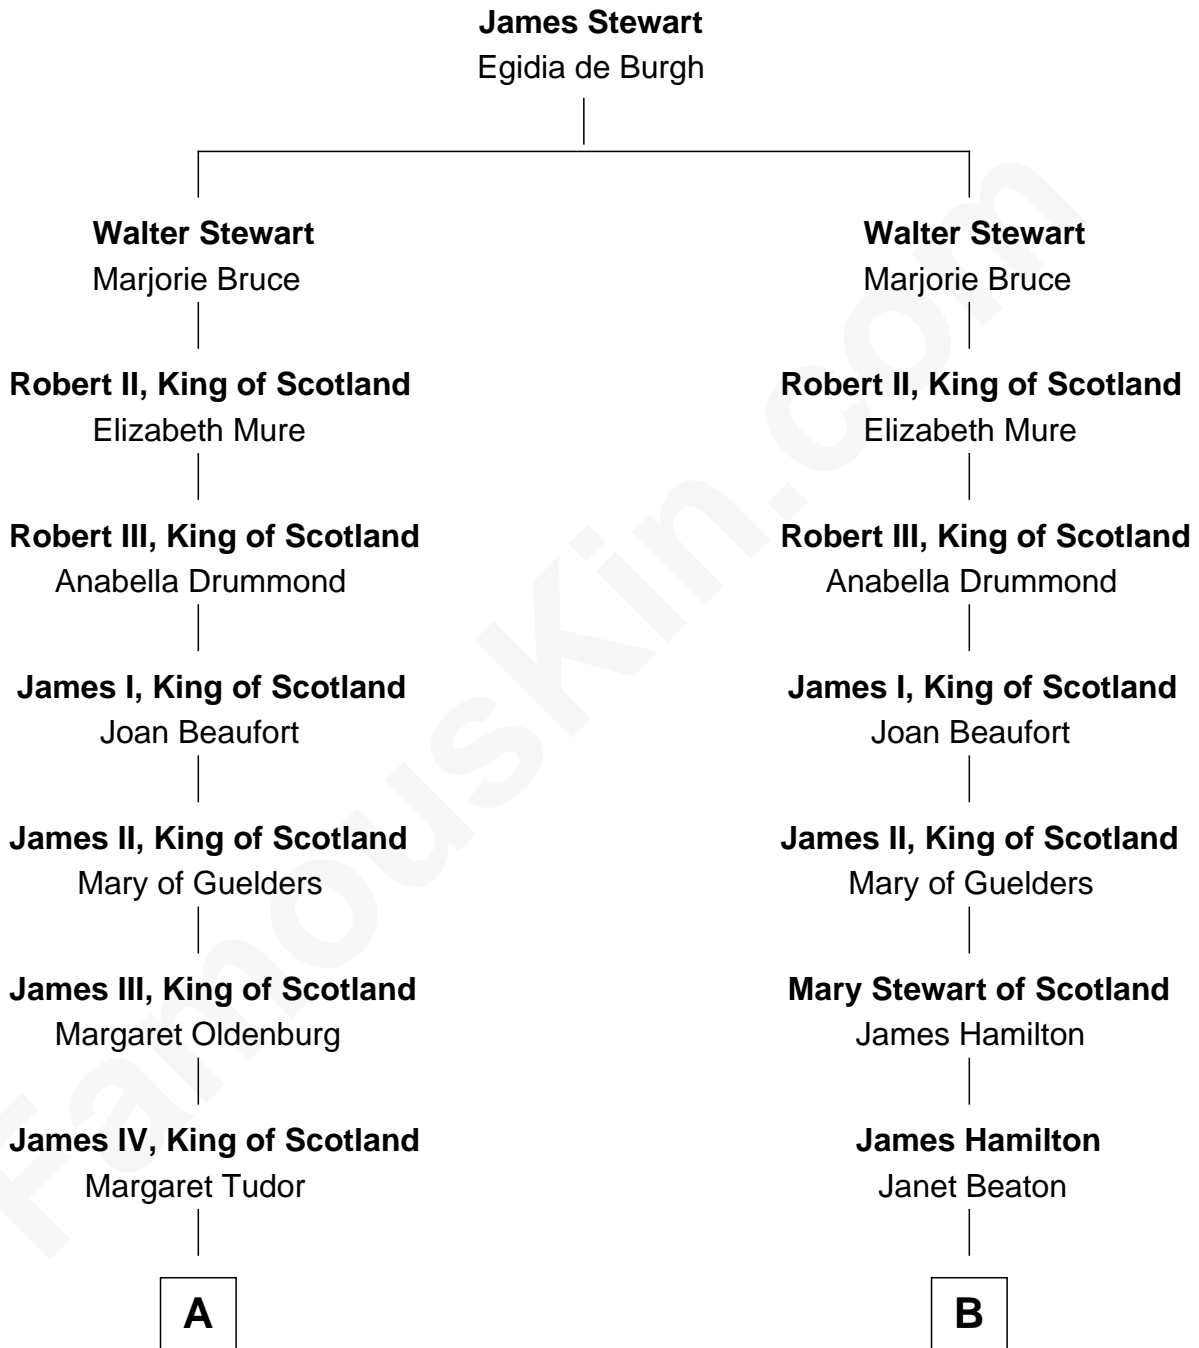

# FamousKin.com Relationship Chart of

**Sarah Ferguson**

*Duchess of York*

16th cousin 5 times removed of

**Alexander Hamilton**

*1st U.S. Secretary of the Treasury*

**C**

**Louisa Jane Hamilton**

William Henry Walter Montagu-Douglas-Scott

**Herbert Andrew Montagu-Douglas-Scott**

Marie Josephine Edwards

**Marian Louisa Montagu-Douglas-Scott**

Andrew Henry Ferguson

**Ronald Ivor Ferguson**

Susan Mary Wright

**Sarah Ferguson**

*Duchess of York*