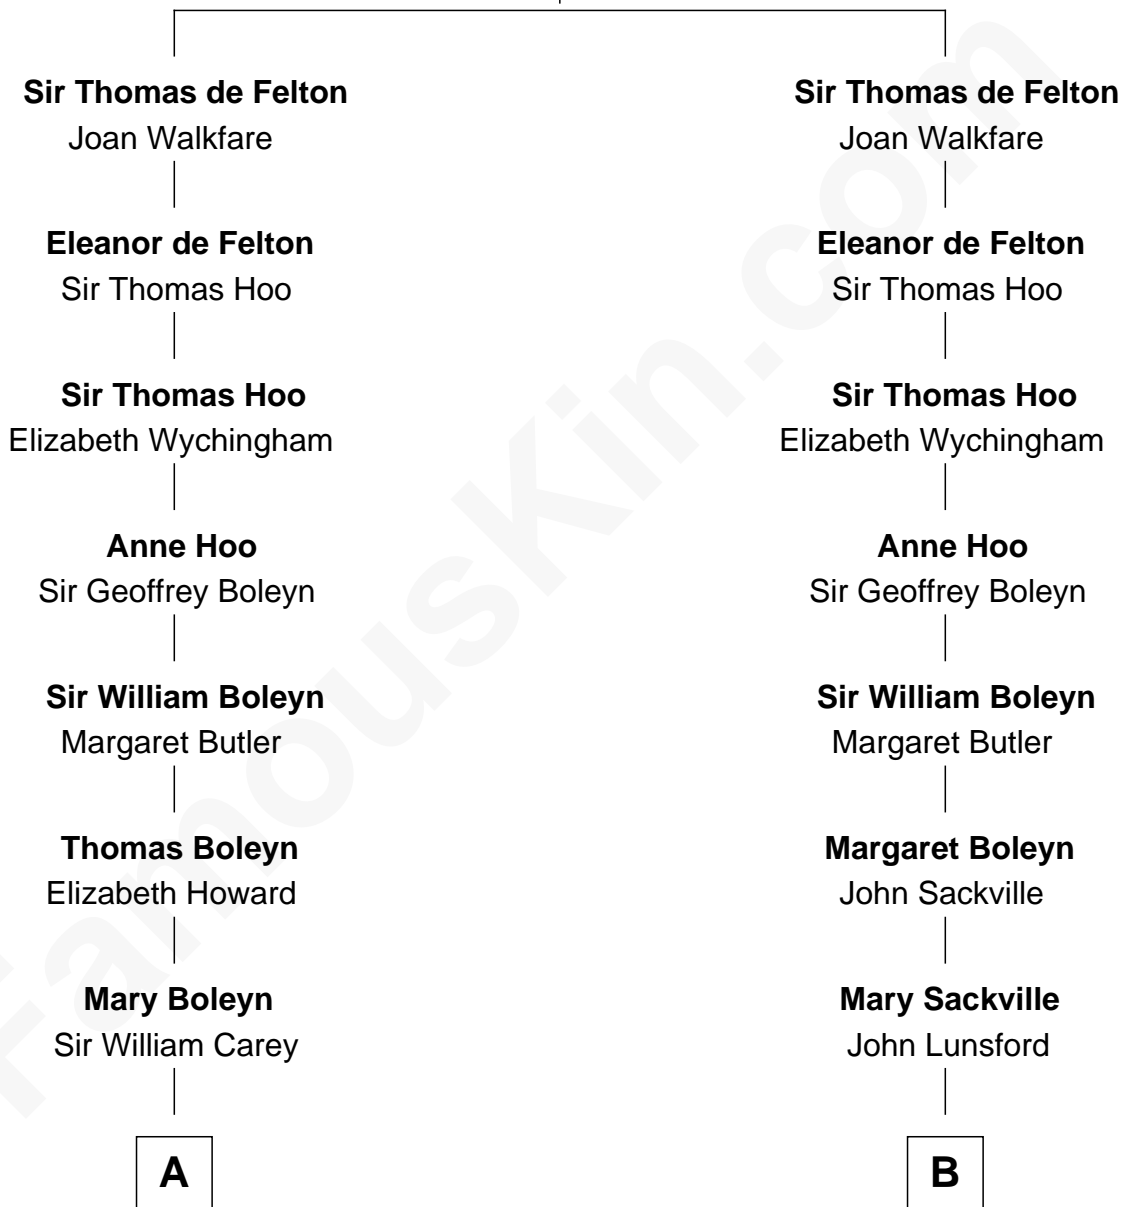

FamousKin.com Relationship Chart of

Sarah Ferguson

Duchess of York

19th cousin 2 times removed of

Princess Diana

Princess of Wales

Sir John de Felton

Sibyl - - - - -

A

Catherine Carey
Sir Francis Knollys

Richard Knollys
Jane Heigham

Francis Knollys
Alice Beecher

Dorothy Knollys
William Byam

Edward Byam
Lydia Thomas

William Byam
Anne Gunthorpe

Alice Byam
Samuel Eliot