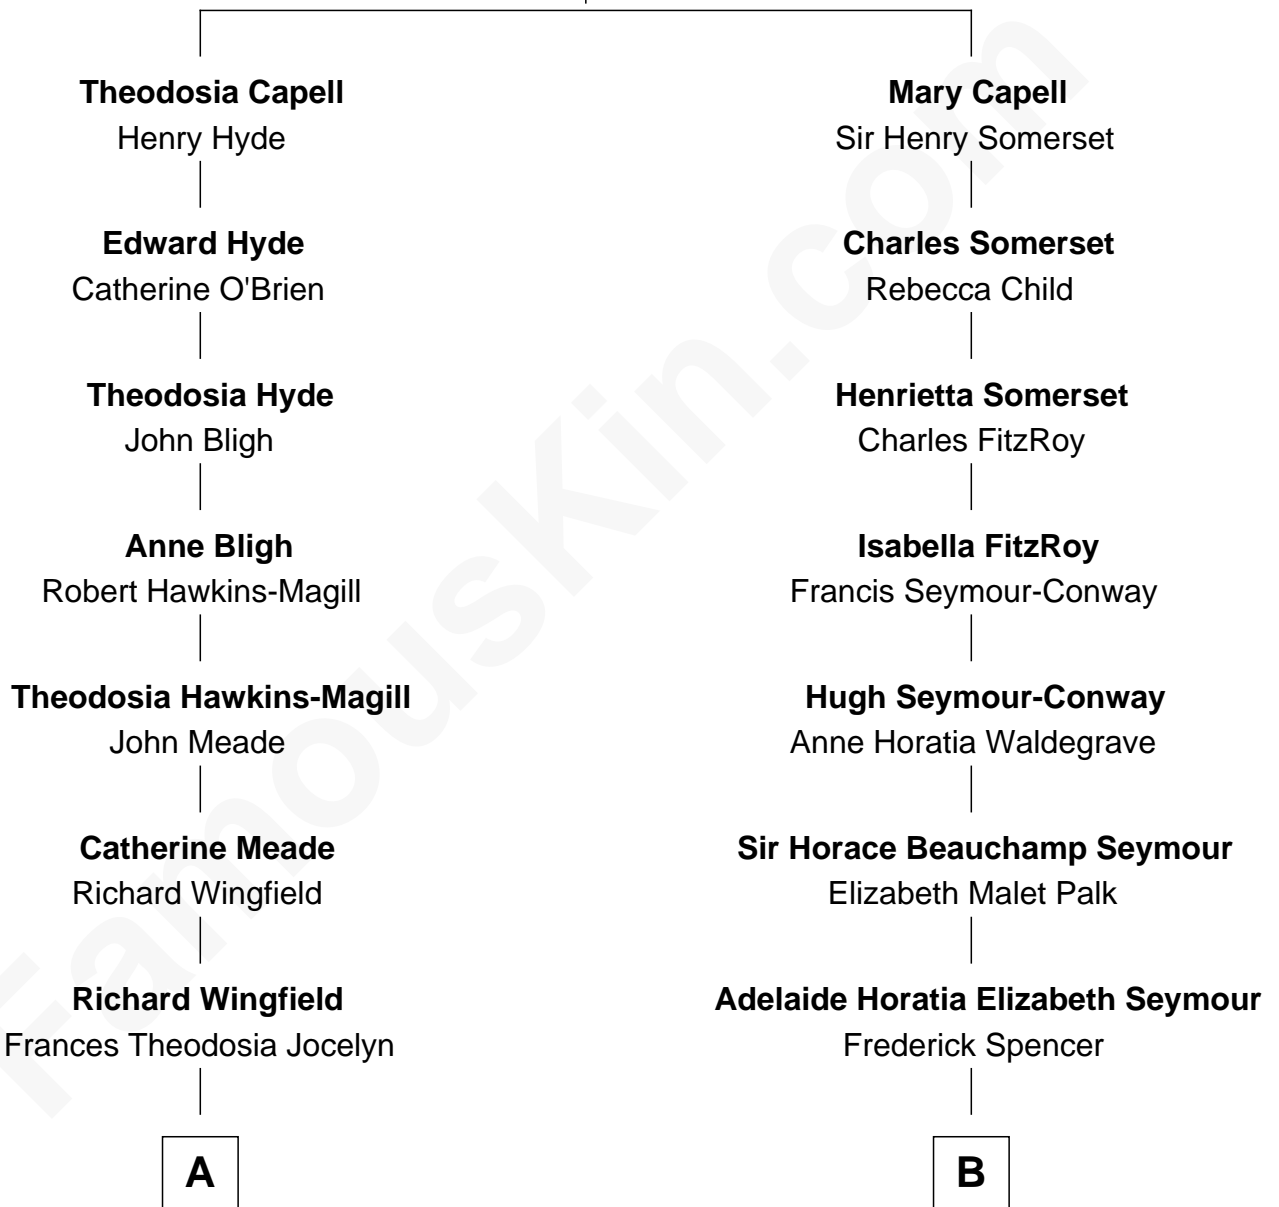

FamousKin.com Relationship Chart of

Sarah Ferguson

Duchess of York

10th cousin 2 times removed of

Princess Diana

Princess of Wales

Arthur Capell
Elizabeth Morrison

A

Richard Wingfield

Elizabeth Frances Charlotte Jocelyn

Mervyn Wingfield

Julia Coke

Mervyn Richard Wingfield

Sybil Pleydell-Bouverie

Doreen Julia Wingfield

FitzHerbert Wright

Susan Mary Wright

Ronald Ivor Ferguson

Sarah Ferguson

Duchess of York

B

Charles Robert Spencer

Margaret Baring

Albert Edward John Spencer