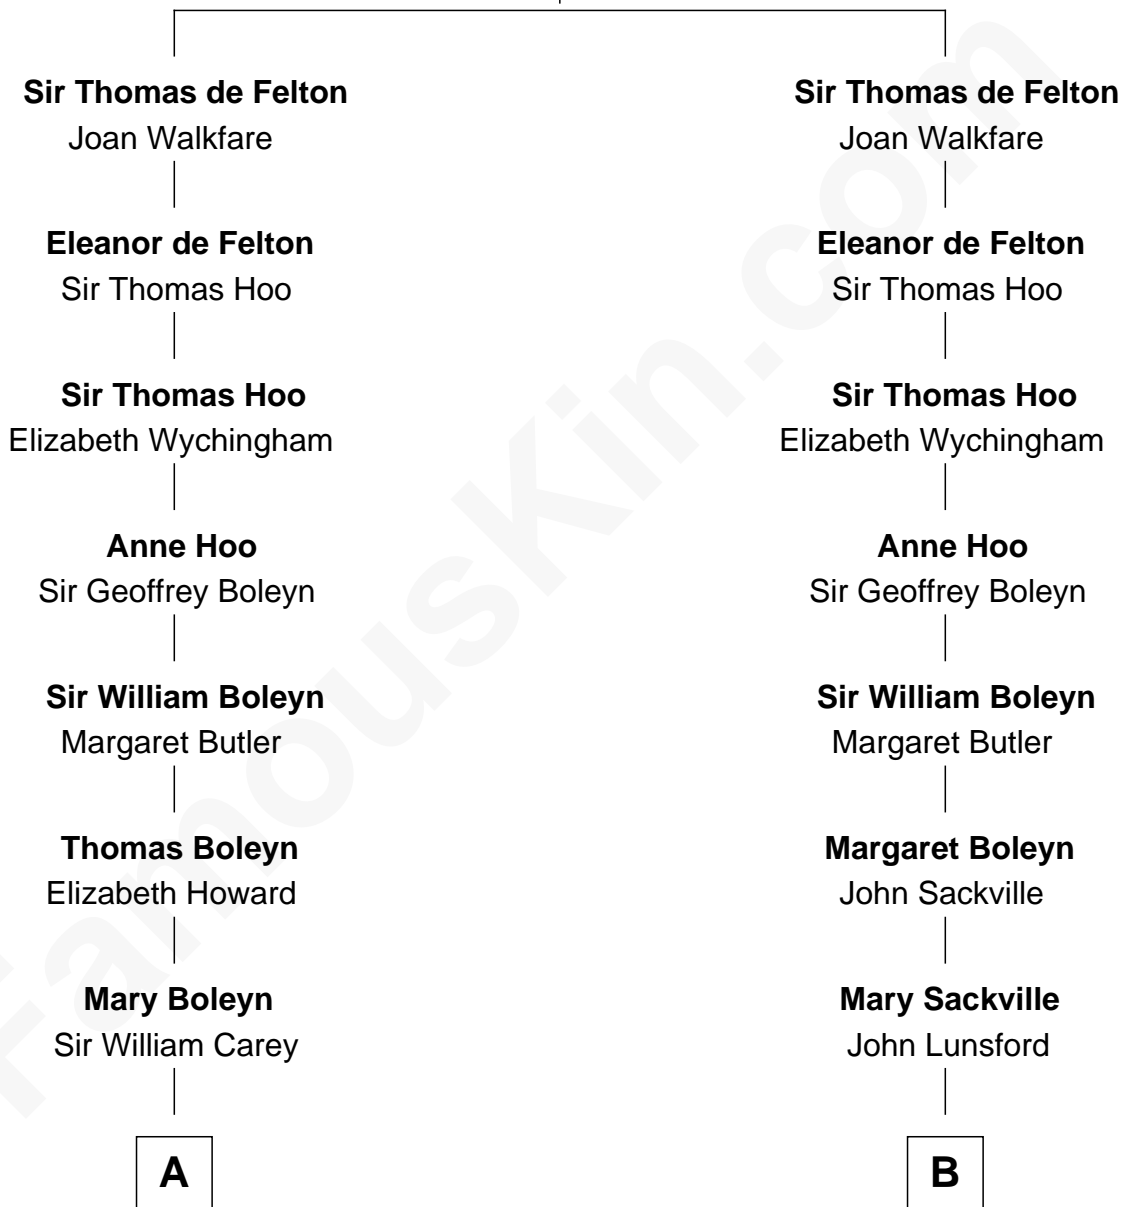

FamousKin.com Relationship Chart of

Sarah Ferguson

Duchess of York

20th cousin 1 time removed of

Prince William

Prince of Wales

Sir John de Felton

Sibyl - - - - -

A

Catherine Carey
Sir Francis Knollys

Richard Knollys
Jane Heigham

Francis Knollys
Alice Beecher

Dorothy Knollys
William Byam

Edward Byam
Lydia Thomas

William Byam
Anne Gunthorpe

Alice Byam
Samuel Eliot