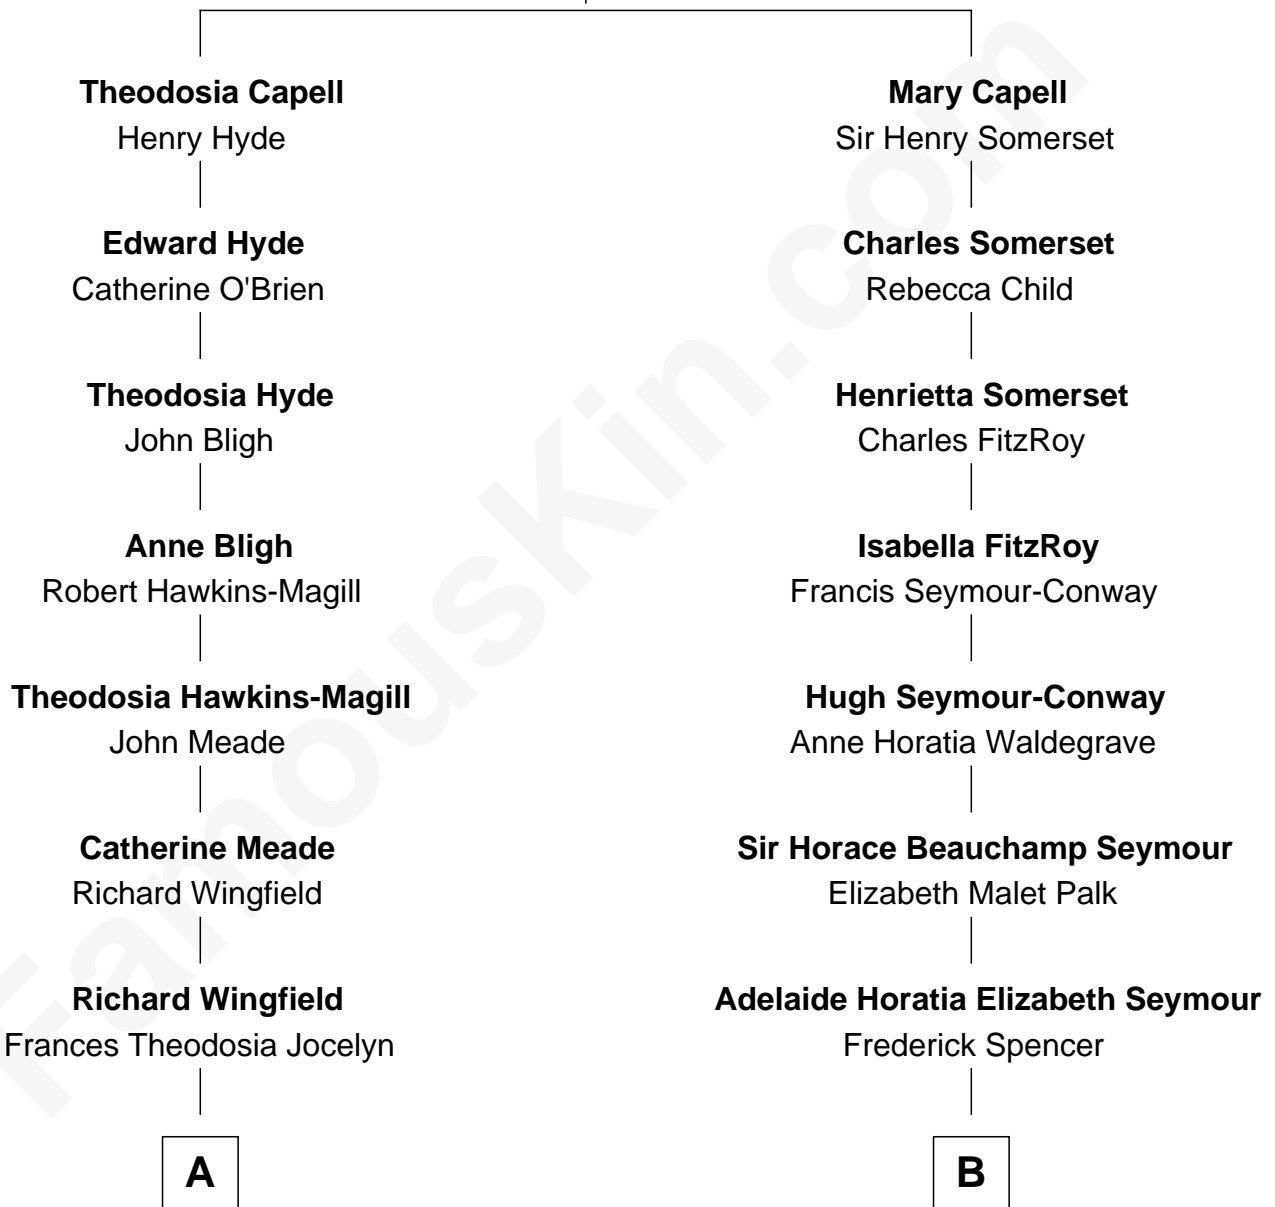

# FamousKin.com Relationship Chart of

**Sarah Ferguson**

*Duchess of York*

11th cousin 1 time removed of

**Prince William**

*Prince of Wales*

**Arthur Capell**  
Elizabeth Morrison

**A**

**Richard Wingfield**

Elizabeth Frances Charlotte Jocelyn

**Mervyn Wingfield**

Julia Coke

**Mervyn Richard Wingfield**

Sybil Pleydell-Bouverie

**Doreen Julia Wingfield**

FitzHerbert Wright

**Susan Mary Wright**

Ronald Ivor Ferguson

**Sarah Ferguson**

*Duchess of York*

**B**

**Charles Robert Spencer**

Margaret Baring

**Albert Edward John Spencer**