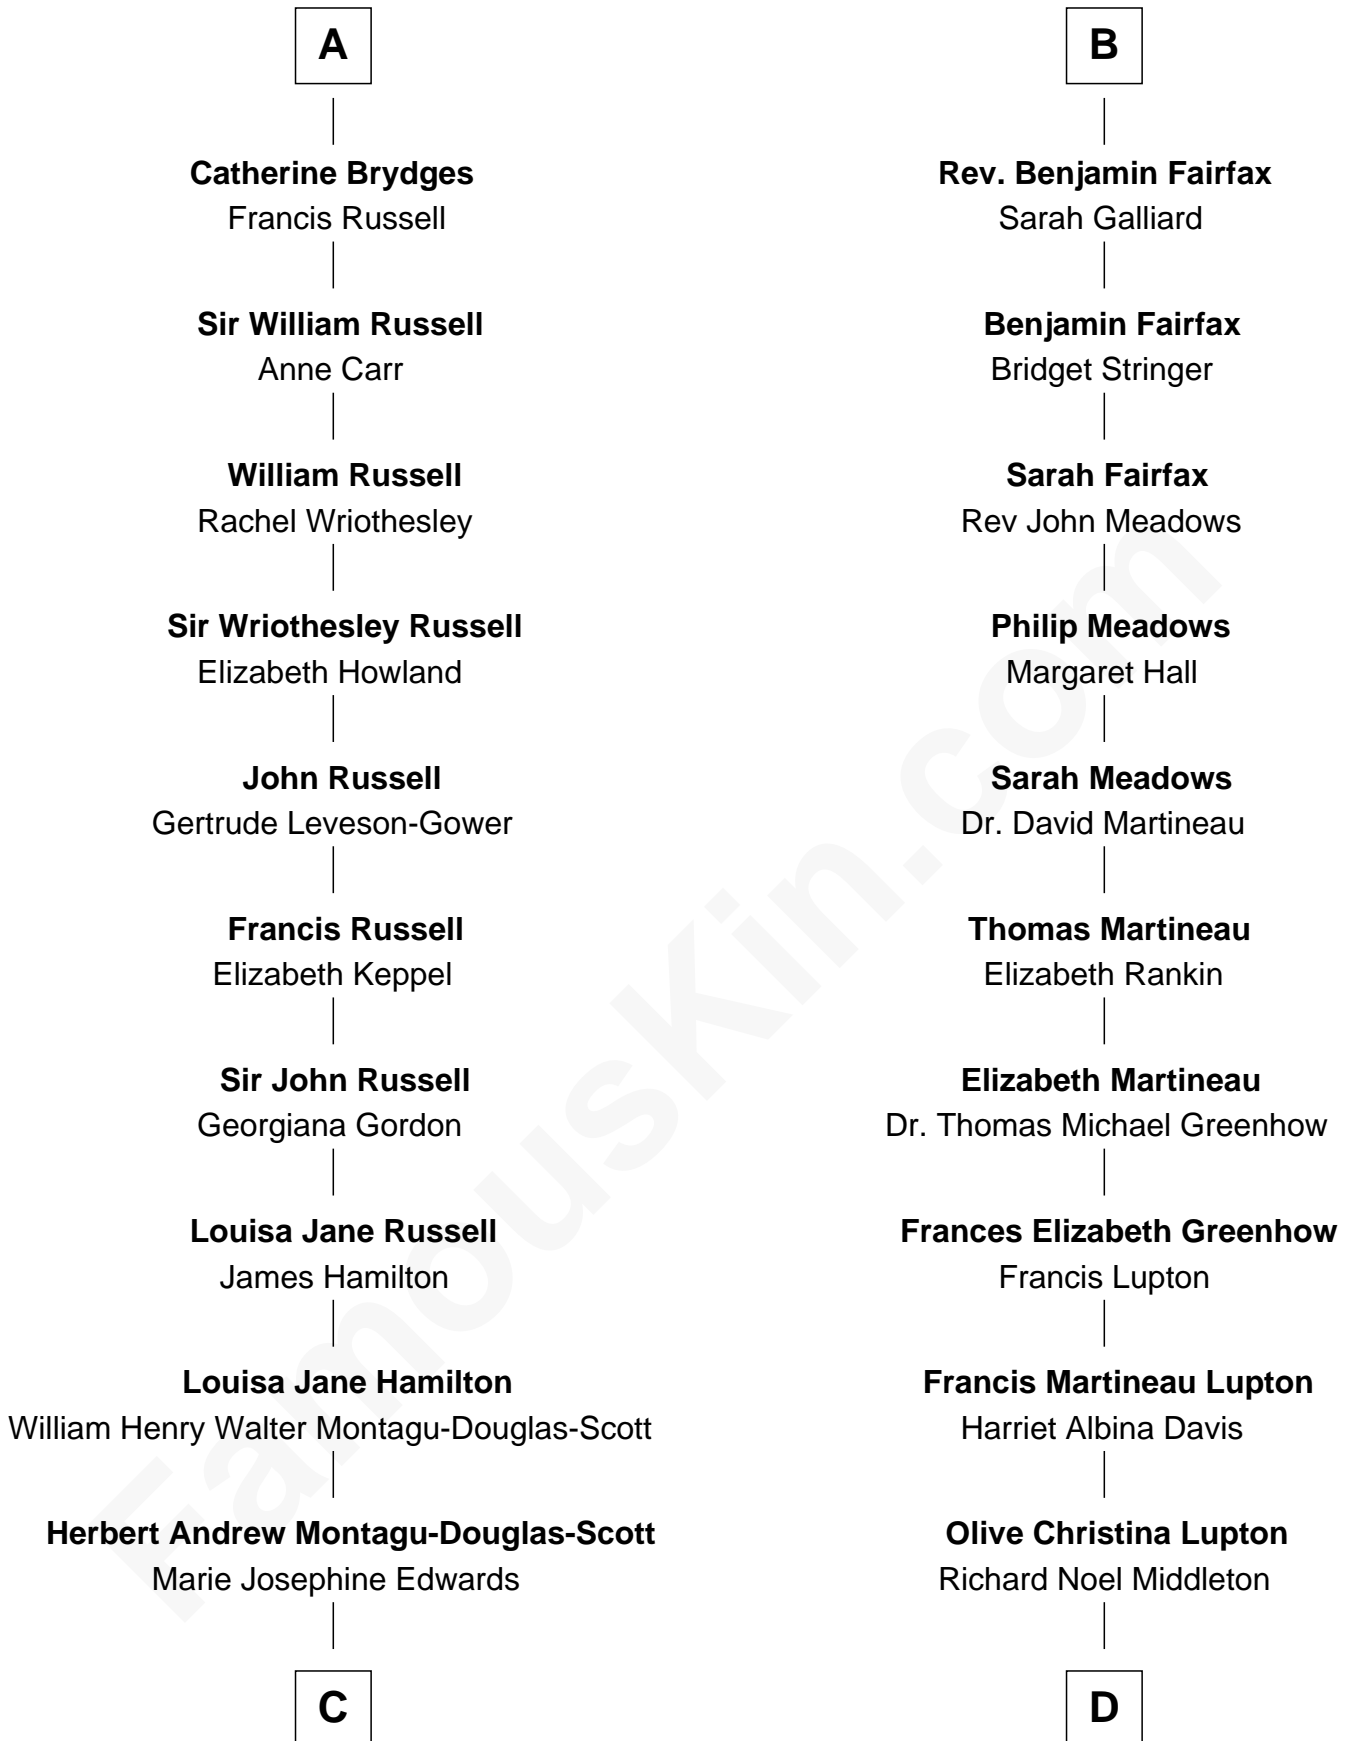

FamousKin.com Relationship Chart of

Sarah Ferguson

Duchess of York

19th cousin of

Catherine Middleton

Princess of Wales

Thomas de Berkeley

Katherine de Clyvedon

C

Marian Louisa Montagu-Douglas-Scott

Andrew Henry Ferguson

Ronald Ivor Ferguson

Susan Mary Wright

Sarah Ferguson

Duchess of York

D