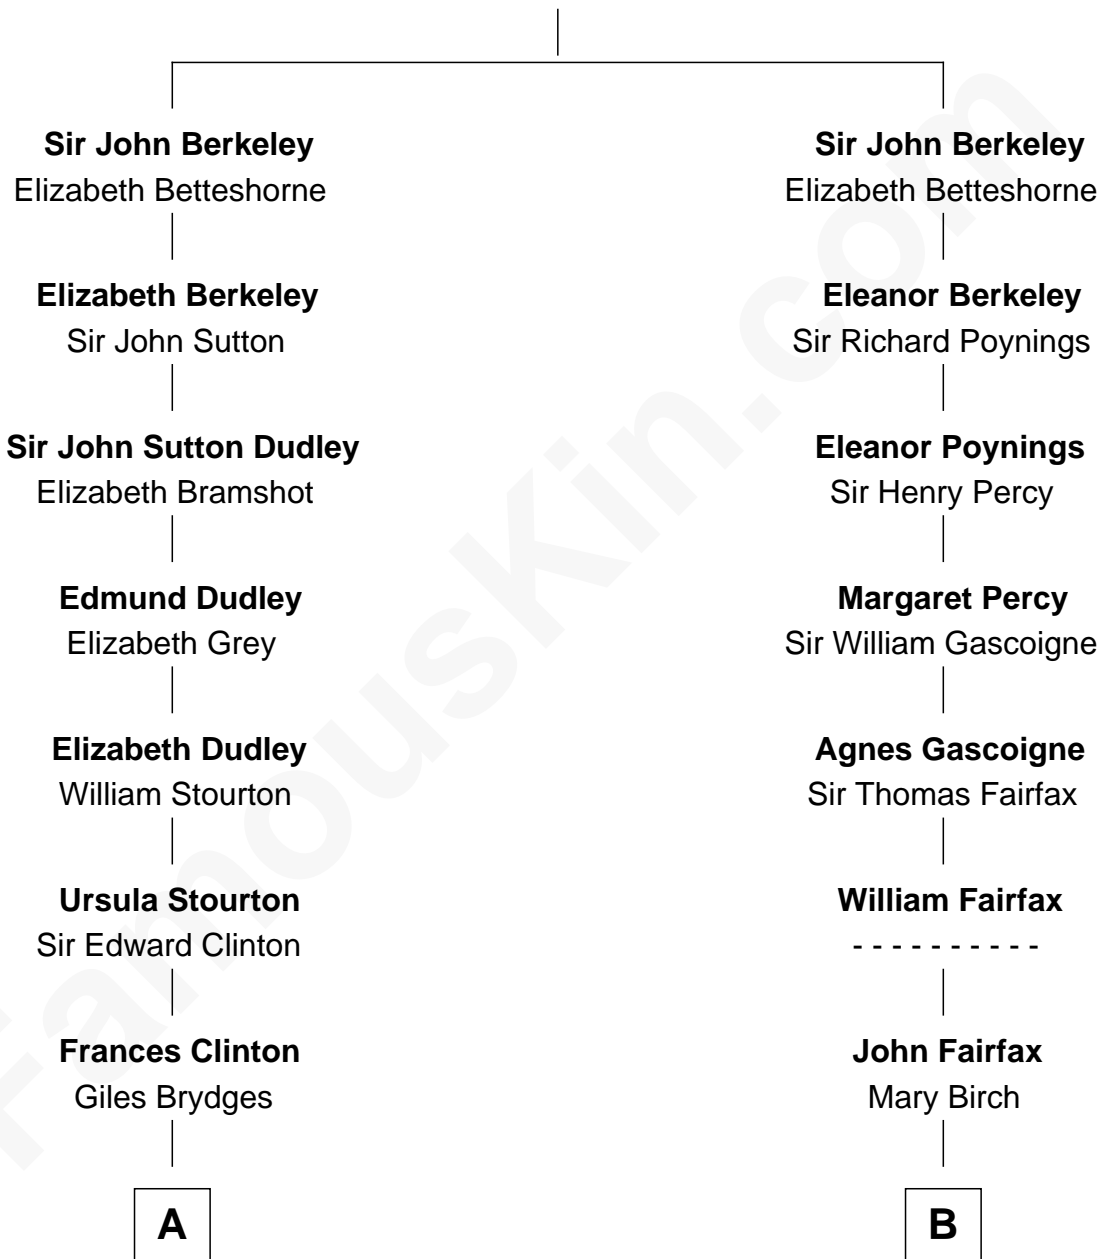

FamousKin.com Relationship Chart of

Sarah Ferguson

Duchess of York

19th cousin of

Catherine Middleton

Princess of Wales

Thomas de Berkeley

Katherine de Clyvedon

C

Marian Louisa Montagu-Douglas-Scott

Andrew Henry Ferguson

Ronald Ivor Ferguson

Susan Mary Wright

Sarah Ferguson

Duchess of York

D

Peter Francis Middleton

Valerie Glassborow

Michael Francis Middleton

Carole Elizabeth Goldsmith

Catherine Middleton

Princess of Wales

FamousKin.com