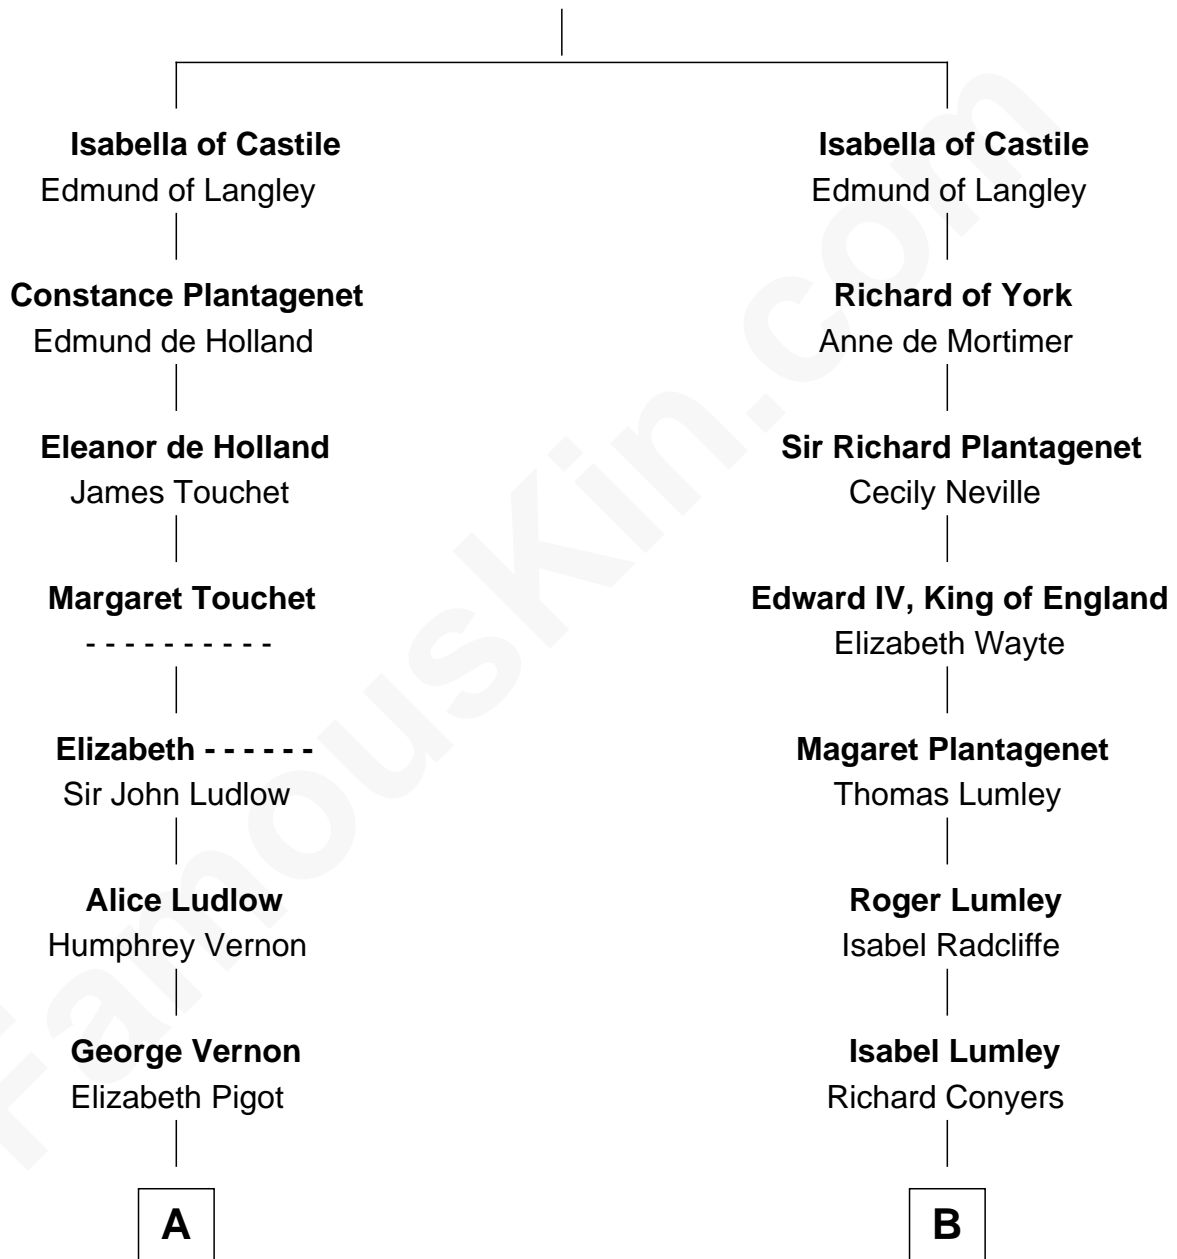

FamousKin.com Relationship Chart of

Sarah Ferguson

Duchess of York

20th cousin 1 time removed of

Catherine Middleton

Princess of Wales

Pedro I, King of Castile

A

John Vernon

Elizabeth Devereux

Elizabeth Vernon

Henry Wriothesley

Thomas Wriothesley

Rachel Massüe de Ruvigny

Rachel Wriothesley

William Russell