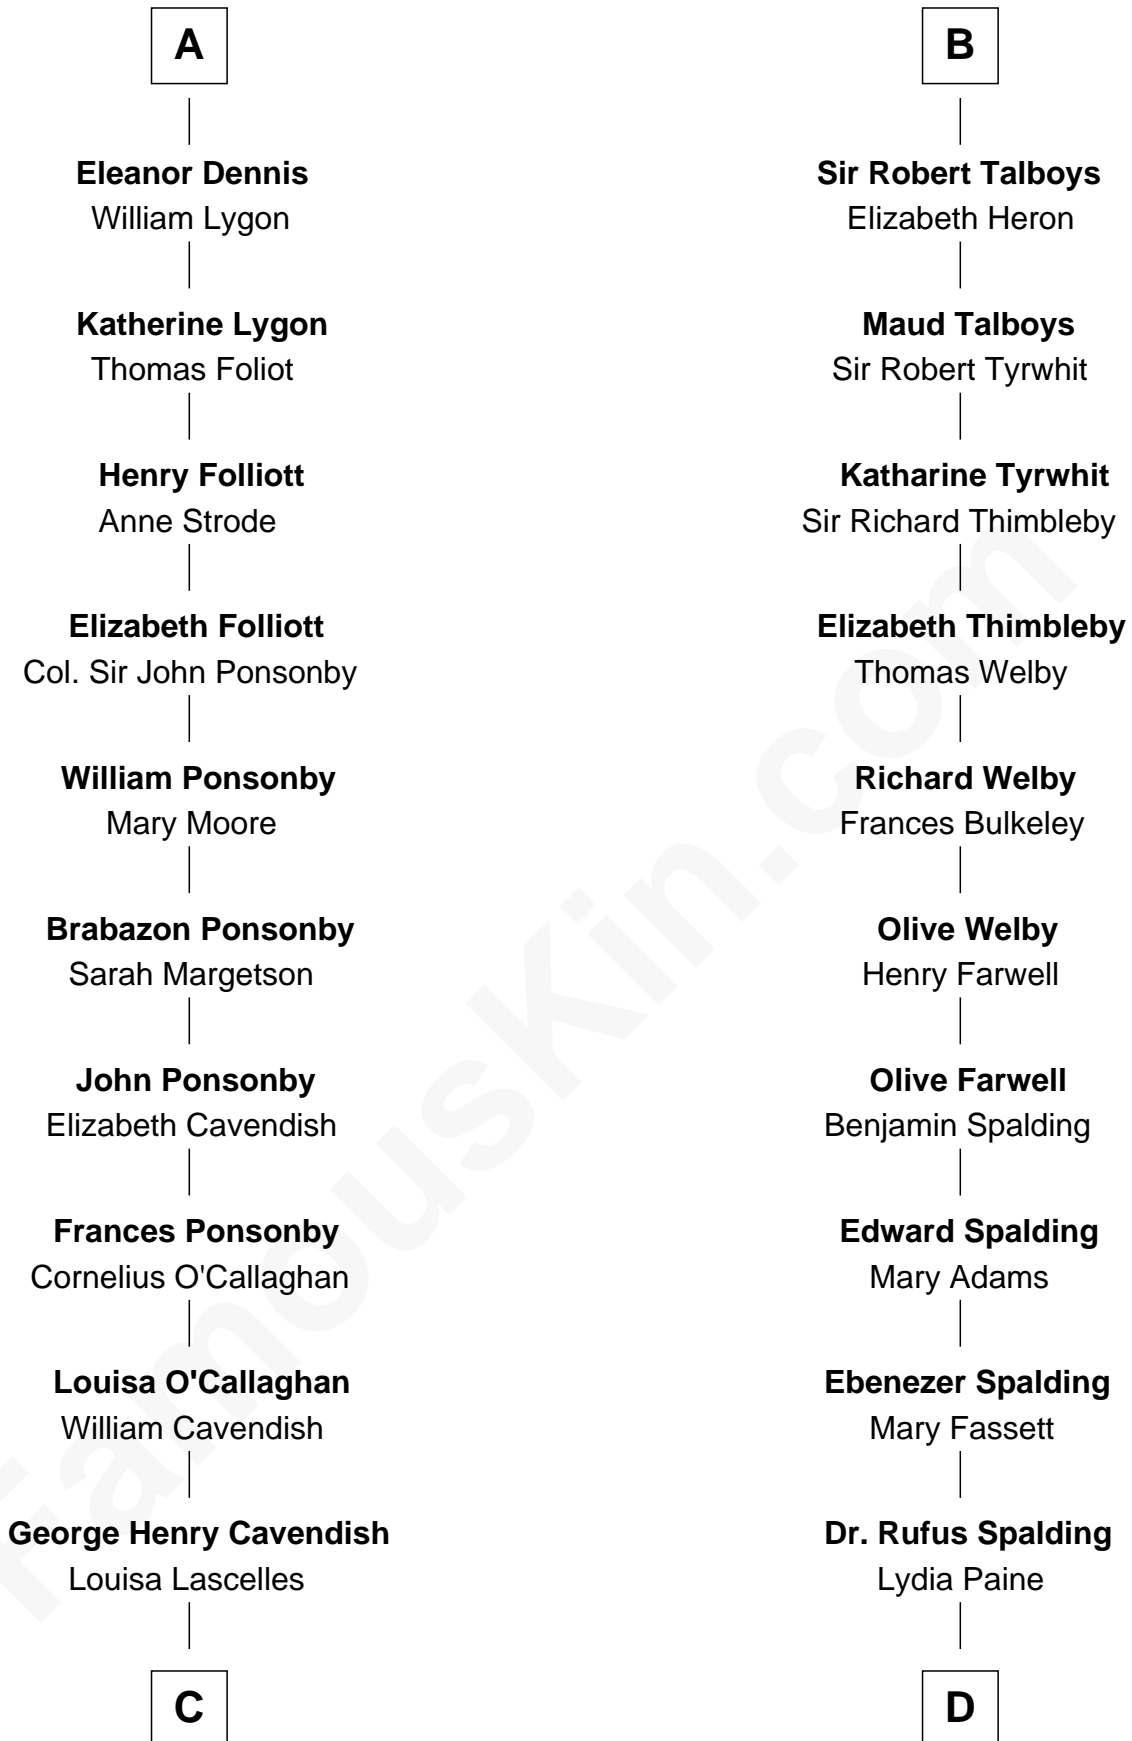

FamousKin.com
Relationship Chart of
Sarah Ferguson
Duchess of York

19th cousin 2 times removed of
William Rufus Day
36th U.S. Secretary of State

Eleanor of Castile
 Edward I, King of England

C

Susan Henrietta Cavendish

Henry Robert Brand

Margaret Brand

Algernon Francis Holford Ferguson

Andrew Henry Ferguson

Marian Louisa Montagu-Douglas-Scott

Ronald Ivor Ferguson

Susan Mary Wright

Sarah Ferguson