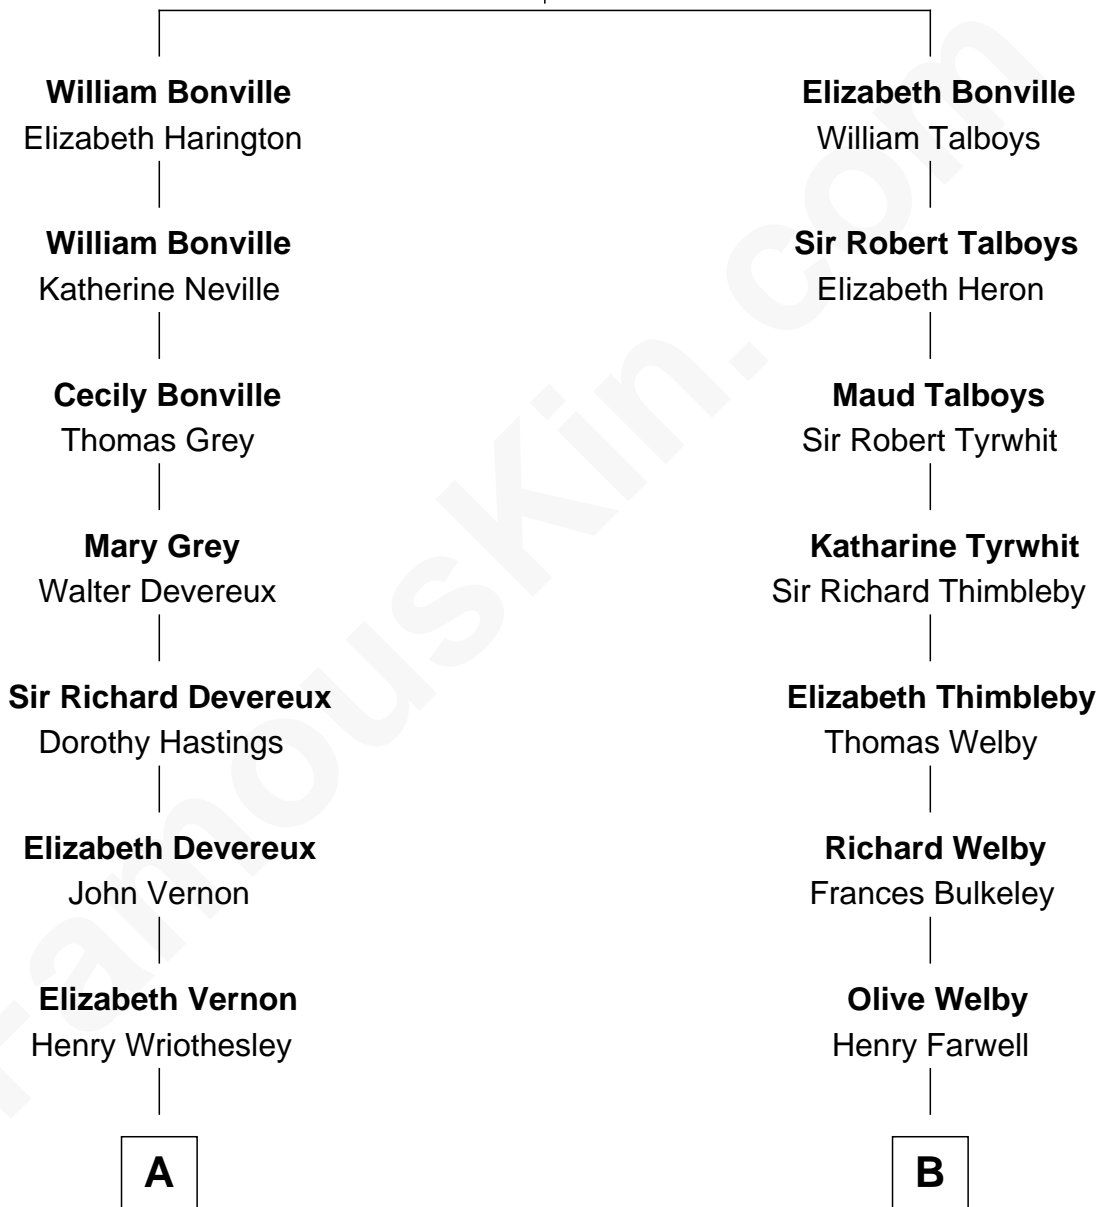

# FamousKin.com Relationship Chart of

**Sarah Ferguson**

*Duchess of York*

13th cousin 5 times removed of

**William Rufus Day**

*36th U.S. Secretary of State*

**Sir William Bonville**

Margaret Grey

**A**

**Thomas Wriothesley**  
Rachel Massüe de Ruvigny

**Rachel Wriothesley**  
William Russell

**Sir Wriothesley Russell**  
Elizabeth Howland

**John Russell**  
Gertrude Leveson-Gower

**Francis Russell**  
Elizabeth Keppel

**Sir John Russell**  
Georgiana Gordon

**Louisa Jane Russell**  
James Hamilton

**Louisa Jane Hamilton**  
William Henry Walter Montagu-Douglas-Scott

**Herbert Andrew Montagu-Douglas-Scott**  
Marie Josephine Edwards