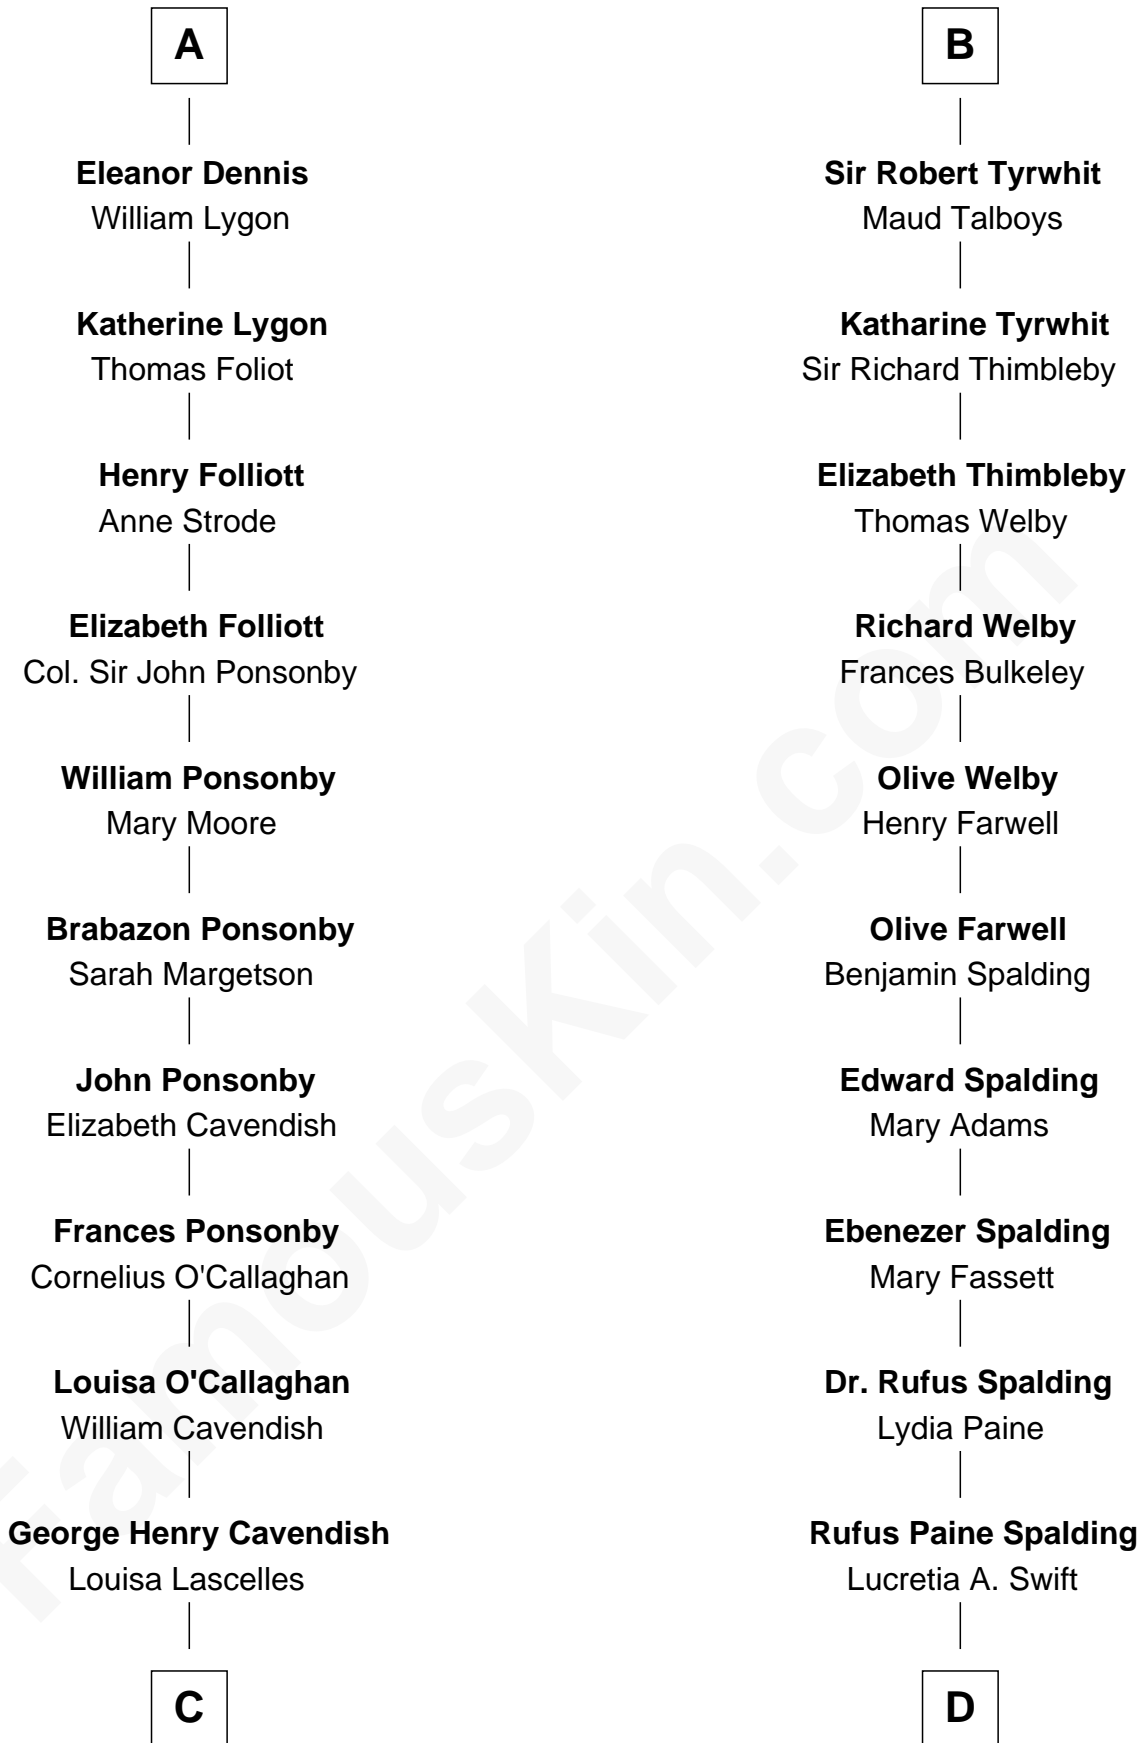

FamousKin.com
Relationship Chart of
Sarah Ferguson
Duchess of York

18th cousin 3 times removed of
William Rufus Day
36th U.S. Secretary of State

Gunselm de Badlesmere

C

Susan Henrietta Cavendish

Henry Robert Brand

Margaret Brand

Algernon Francis Holford Ferguson

Andrew Henry Ferguson

Marian Louisa Montagu-Douglas-Scott

Ronald Ivor Ferguson

Susan Mary Wright

Sarah Ferguson

Duchess of York

D

Emily Swift Spalding

Luther Day

William Rufus Day

36th U.S. Secretary of State

FamousKin.com