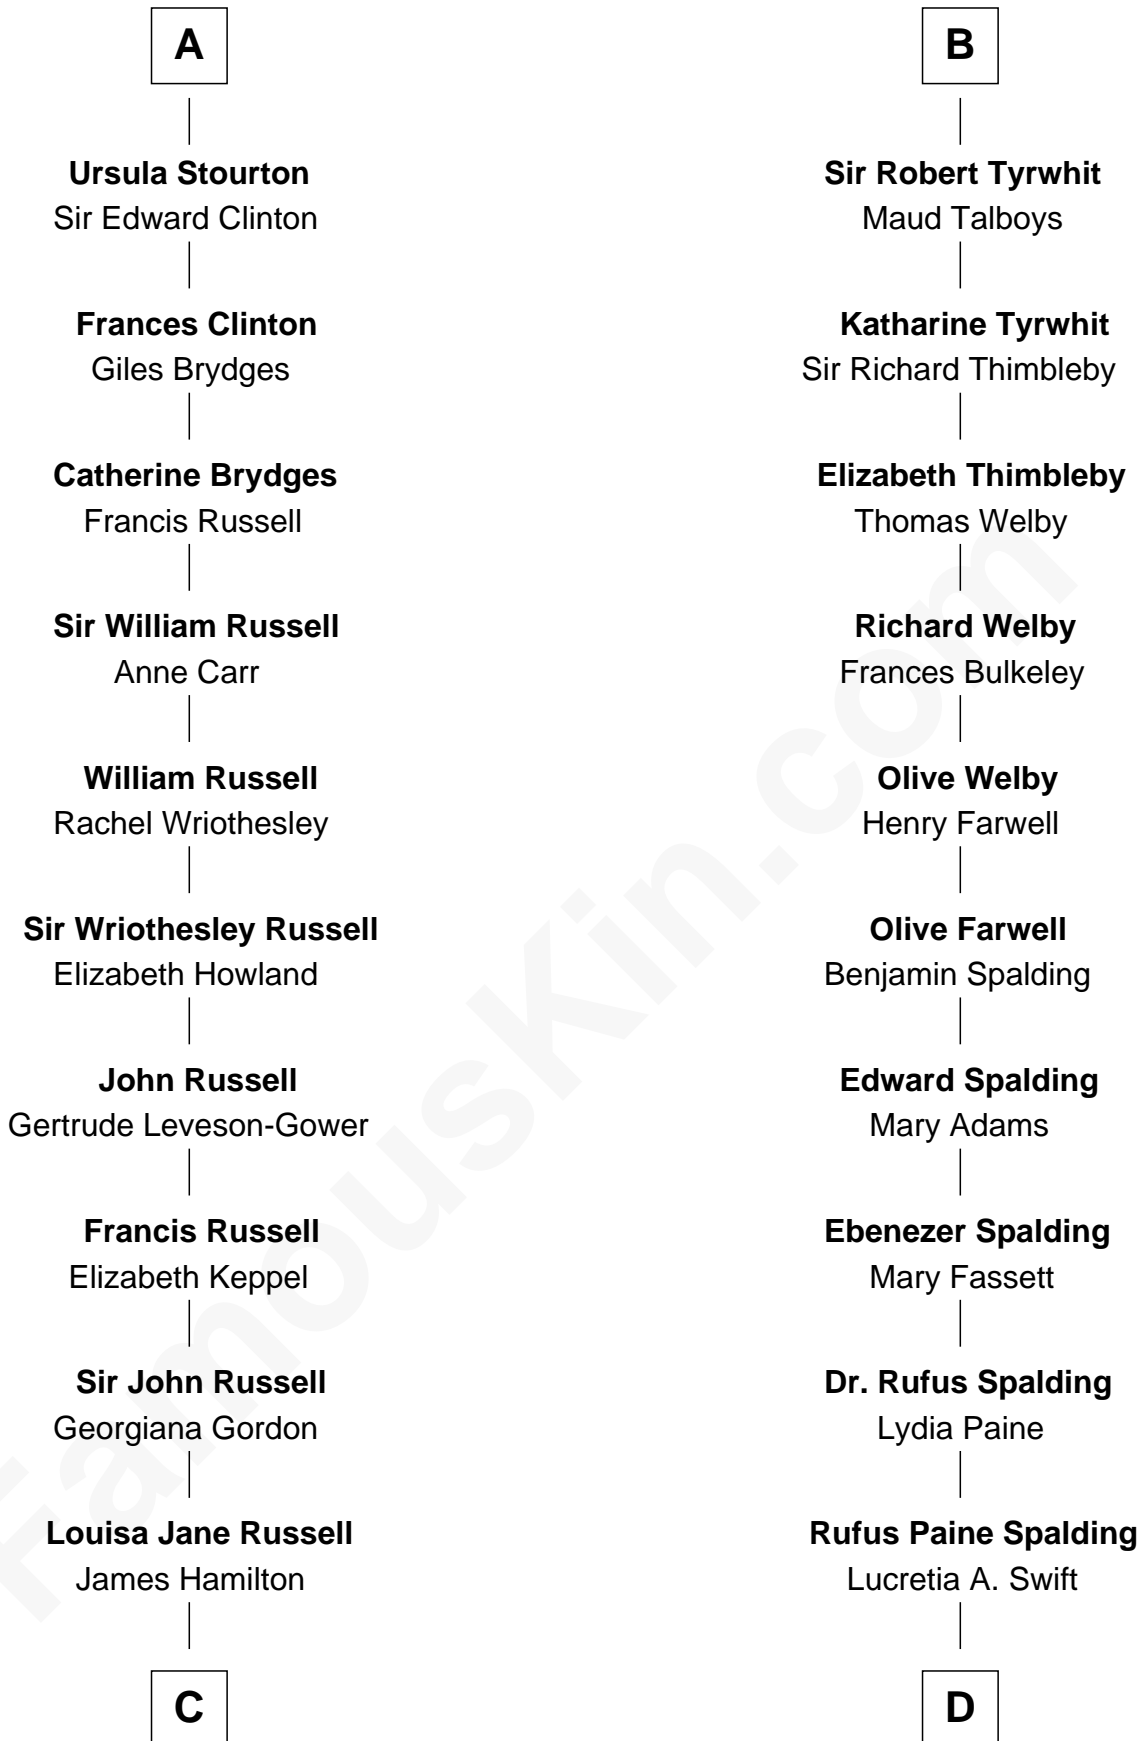

# FamousKin.com Relationship Chart of

**Sarah Ferguson**

*Duchess of York*

18th cousin 3 times removed of

**William Rufus Day**

*36th U.S. Secretary of State*

**Eudo la Zouche**  
Milicent de Cantilupe

**Eve la Zouche**  
Sir Maurice de Berkeley

**Thomas de Berkeley**  
Katherine de Clyvedon

**Sir John Berkeley**  
Elizabeth Betteshorne

**Elizabeth Berkeley**  
Sir John Sutton

**Sir John Sutton Dudley**  
Elizabeth Bramshot

**Edmund Dudley**  
Elizabeth Grey

**Elizabeth Dudley**  
William Stourton

**A**

**Sir William la Zouche**  
Maud Lovel

**Milicent la Zouche**  
Sir William Deincourt

**Margaret Deincourt**  
Sir Robert de Tibetot

**Elizabeth de Tibetot**  
Sir Philip le Despencer

**Margery Despencer**  
Sir Roger Wentworth

**Agnes Wentworth**  
Sir Robert Constable

**Anne Constable**  
William Tyrwhit

**B**

**C**

**Louisa Jane Hamilton**

William Henry Walter Montagu-Douglas-Scott

**Herbert Andrew Montagu-Douglas-Scott**