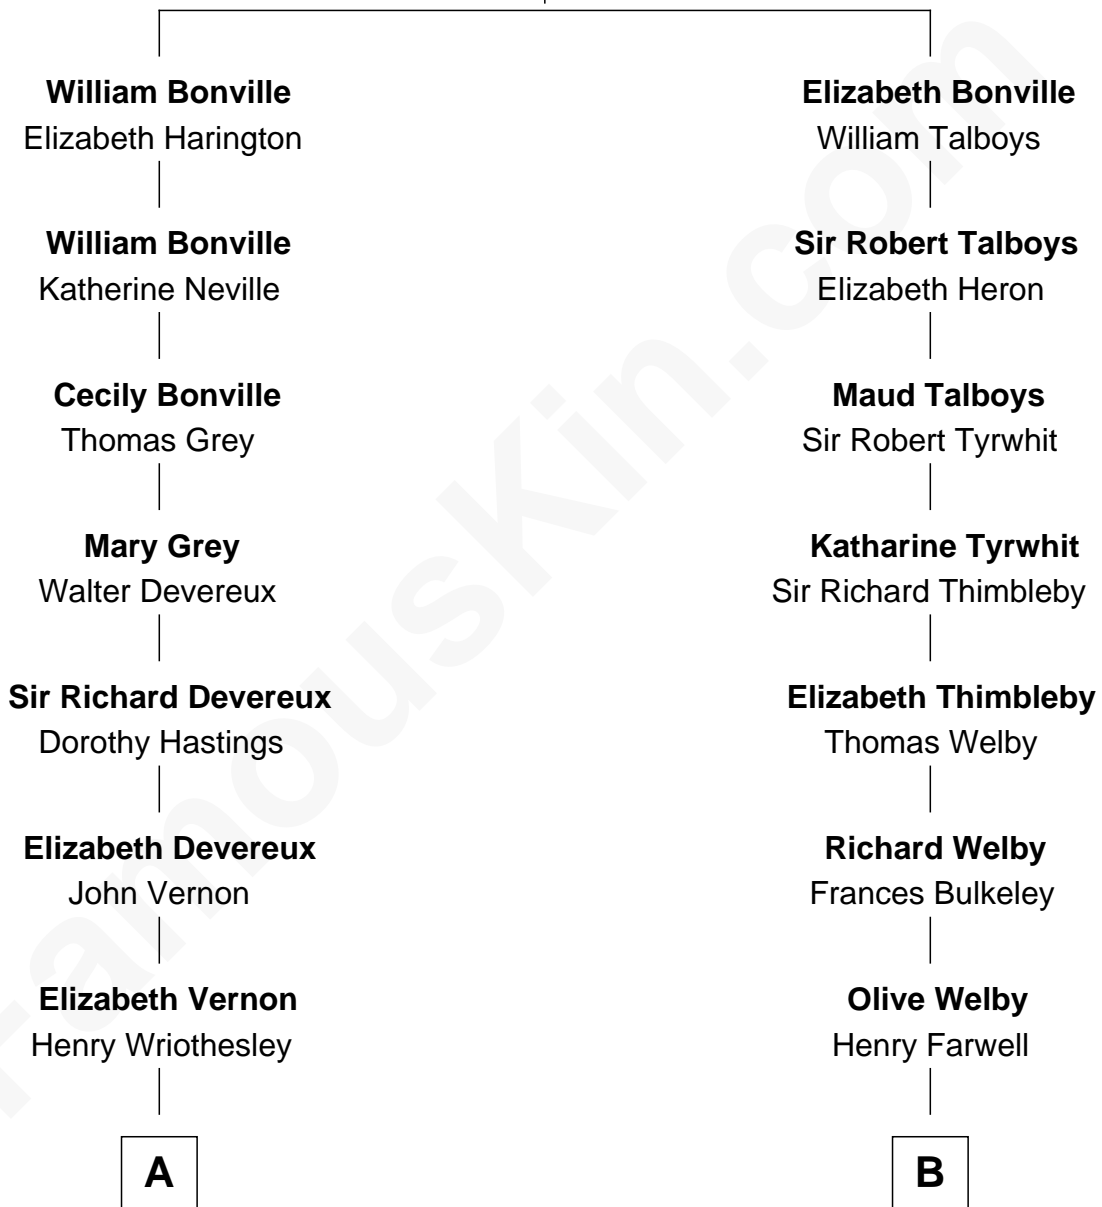

FamousKin.com Relationship Chart of

Sarah Ferguson

Duchess of York

17th cousin 1 time removed of

Anna Gunn

TV and Movie Actress

Sir William Bonville

Margaret Grey

A

Thomas Wriothesley
Rachel Massüe de Ruvigny

Rachel Wriothesley
William Russell

Sir Wriothesley Russell
Elizabeth Howland

John Russell
Gertrude Leveson-Gower

Francis Russell
Elizabeth Keppel

Sir John Russell
Georgiana Gordon

Louisa Jane Russell
James Hamilton

Louisa Jane Hamilton
William Henry Walter Montagu-Douglas-Scott

Herbert Andrew Montagu-Douglas-Scott
Marie Josephine Edwards

Marian Louisa Montagu-Douglas-Scott
Andrew Henry Ferguson