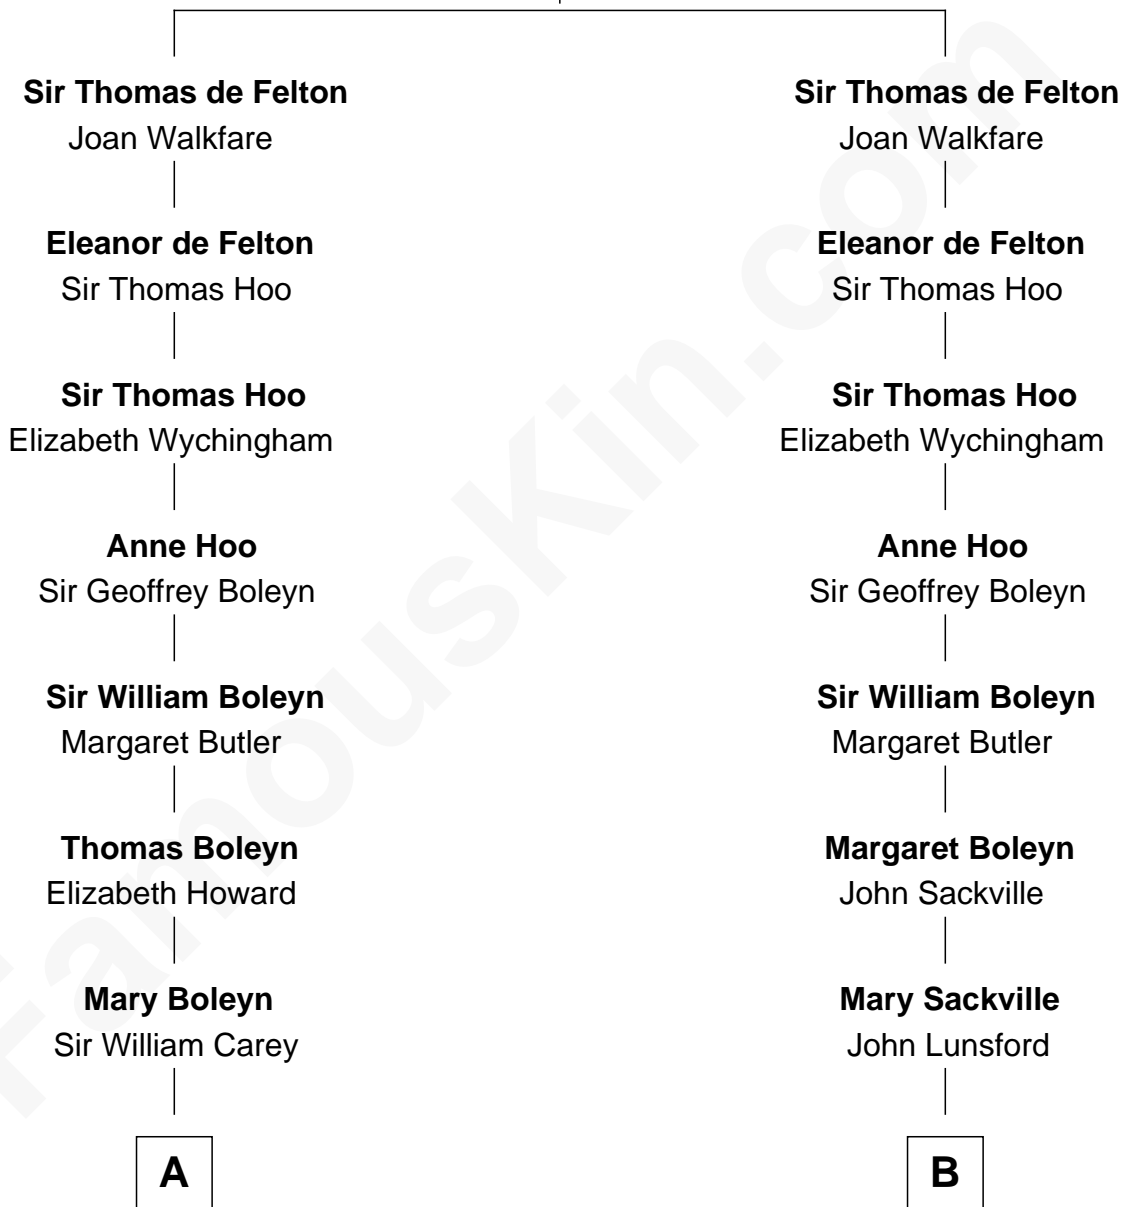

FamousKin.com Relationship Chart of

Sarah Ferguson

Duchess of York

20th cousin 1 time removed of

Prince Harry

Duke of Sussex

Sir John de Felton

Sibyl - - - - -

A

Catherine Carey
Sir Francis Knollys

Richard Knollys
Jane Heigham

Francis Knollys
Alice Beecher

Dorothy Knollys
William Byam

Edward Byam
Lydia Thomas

William Byam
Anne Gunthorpe

Alice Byam
Samuel Eliot