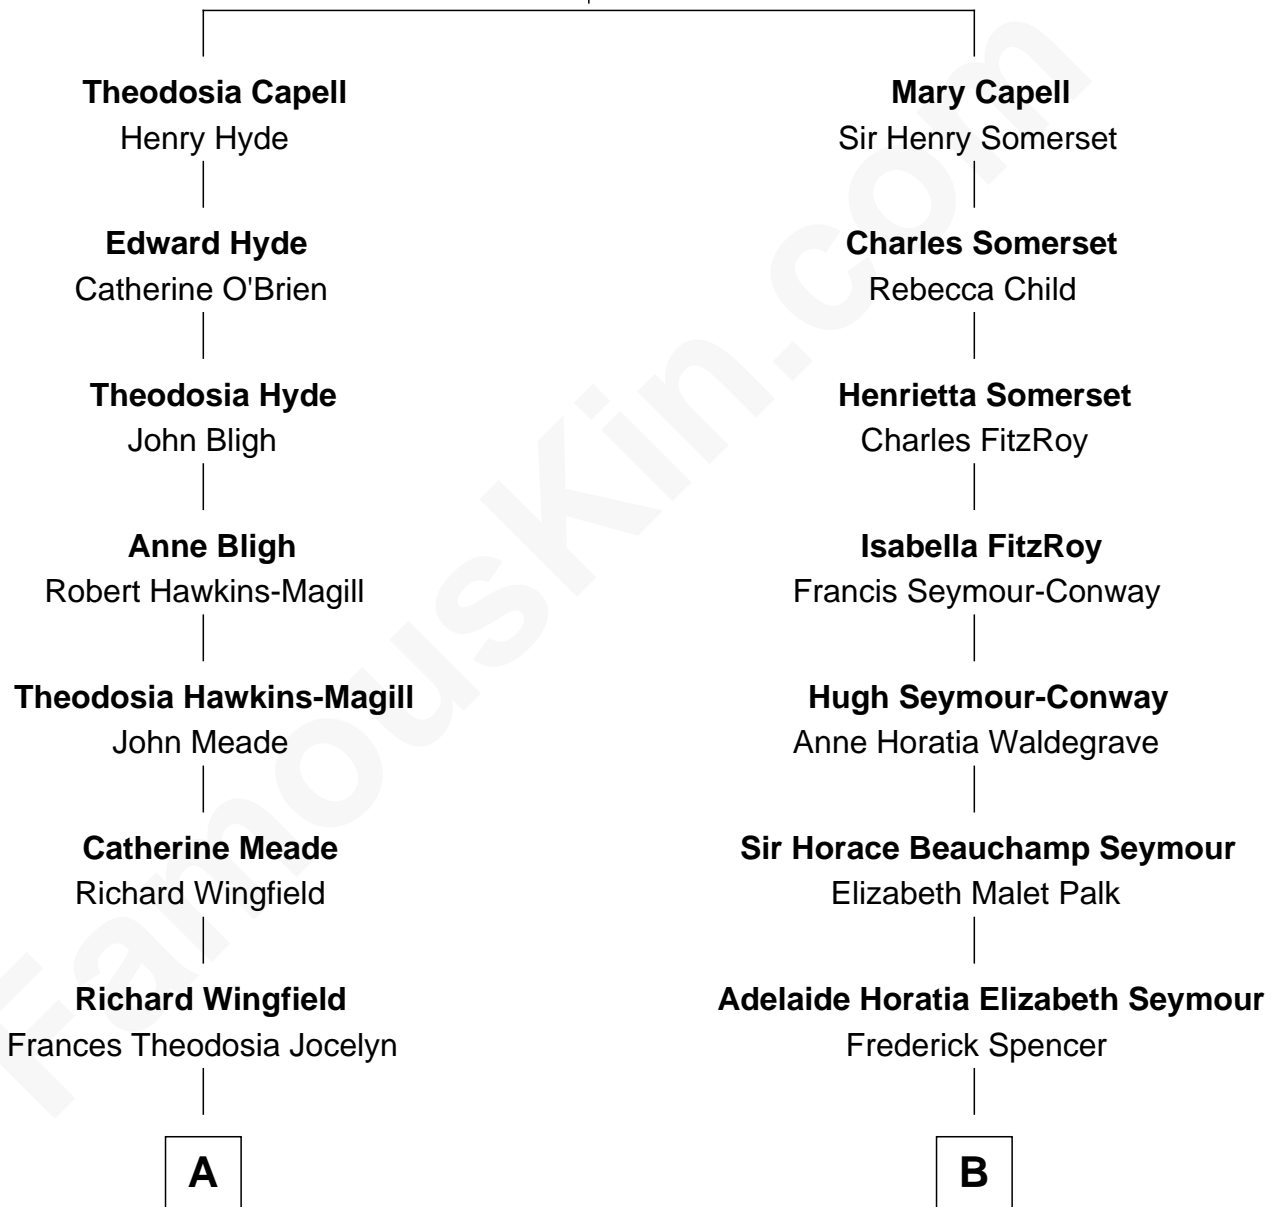

# FamousKin.com Relationship Chart of

**Sarah Ferguson**

*Duchess of York*

11th cousin 1 time removed of

**Prince Harry**

*Duke of Sussex*

**Arthur Capell**  
Elizabeth Morrison

**A**

**Richard Wingfield**

Elizabeth Frances Charlotte Jocelyn

**Mervyn Wingfield**

Julia Coke

**Mervyn Richard Wingfield**

Sybil Pleydell-Bouverie

**Doreen Julia Wingfield**

FitzHerbert Wright

**Susan Mary Wright**

Ronald Ivor Ferguson

**Sarah Ferguson**

*Duchess of York*

**B**

**Charles Robert Spencer**

Margaret Baring

**Albert Edward John Spencer**