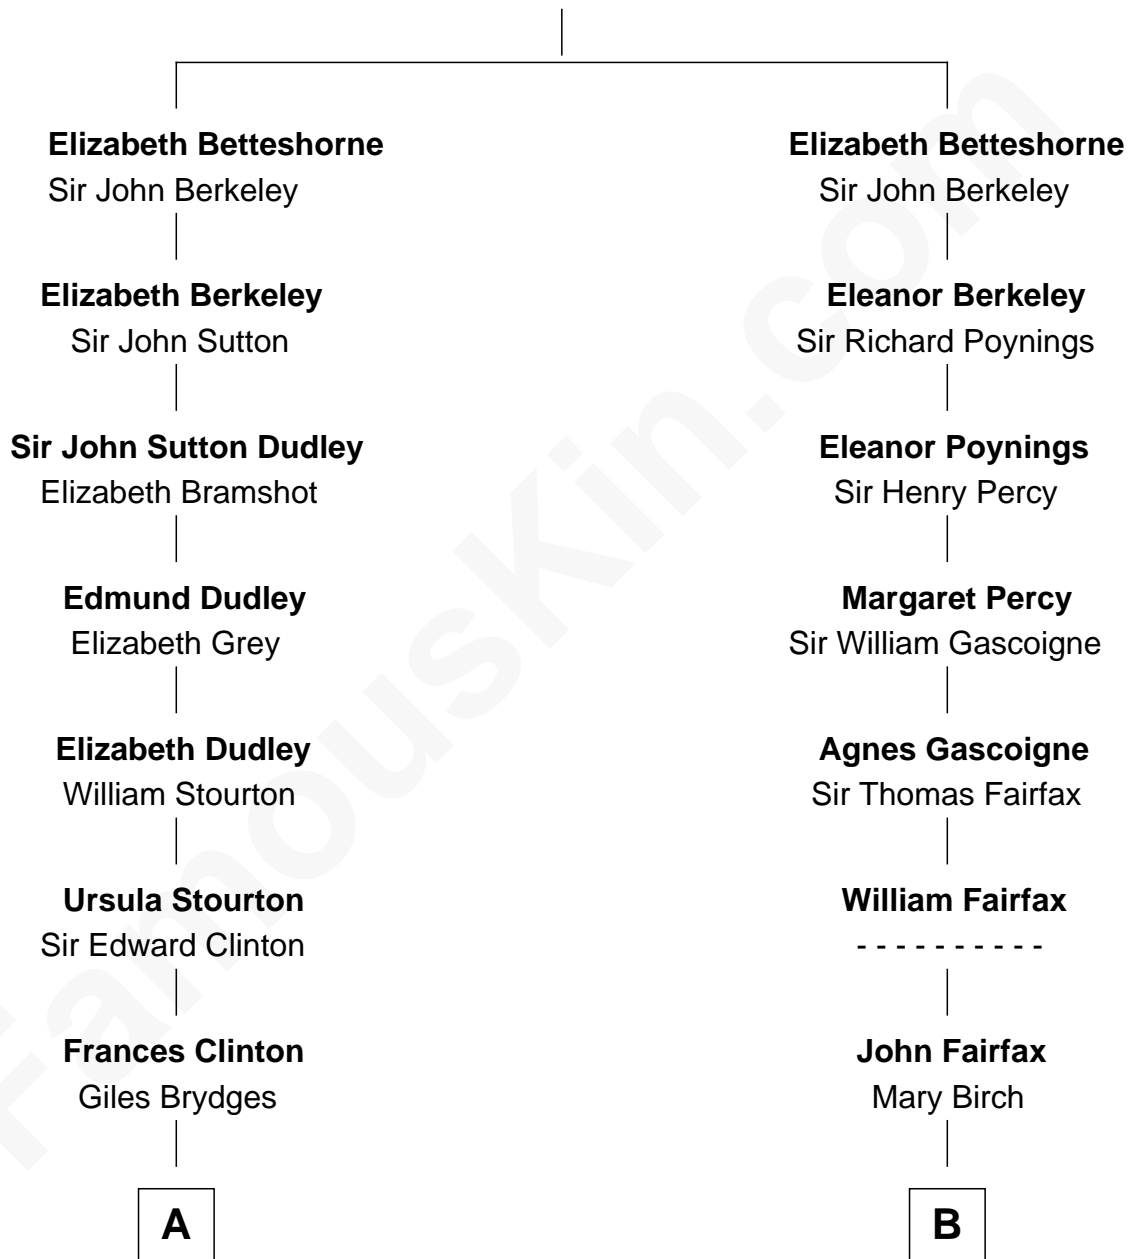

FamousKin.com Relationship Chart of

Sarah Ferguson

Duchess of York

13th cousin 6 times removed of

Harriet Martineau

Author of The Hour and the Man

Sir John de Betteshorne

A

Catherine Brydges

Francis Russell

Sir William Russell

Anne Carr

William Russell

Rachel Wriothesley

Sir Wriothesley Russell

Elizabeth Howland